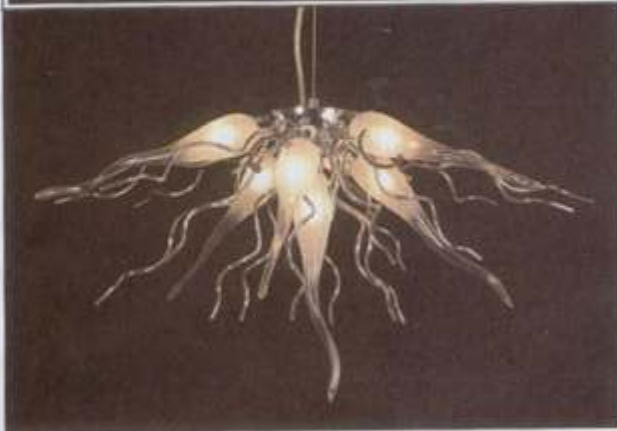

DECOR FILES

ILLUMINATE

Creative lighting solutions for you

WHAT: Kapoor Light.Life.Style

WHAT'S INTERESTING: Luxury by design is not easily accomplished. Kapoor Light.Life.Style manages to do so in style and is today a prominent name in the lighting industry. This festive season they have launched a comprehensive range of products with specialisation in decorative, architectural, landscape and functional lighting and have adapted the latest technological advancement in multiple application for LED and cold cathode lighting and other power-saving and environmental-friendly applications. Whether you need ceiling flush/ceiling recessed, pendant, table lamp, wall lamp, floor lamp, mirror light, picture light, landscape or exterior light, everything is available at Kapoor Light.Life.Style. Available at A-66, Okhla Phase-II, Okhla; 011 2638 9696.

PRICE POINTS: Range starts from ₹3,000

DIVINE ART

Gift some joy

WHAT: Lladro

WHAT'S INTERESTING: The beauty of a gift is a gratification, both for the one who receives the gift as well as the one who offers it. The charm of gifting a Lladro is that it is a joy that is never-ending. Each piece allows you to leave an impression which is equally praiseworthy. Choose from these: Goddess Lakshmi (Issue Year: 2012. Size: 48 x 32 cm, Limited Edition of 720 pieces); Padmasana Ganesha (Issue Year: 2012. Sculptor: Virginia González. Size: 19x13 cm); Ram Sita (Issue Year: 2011. Sculptor: Raul Rubio. Size: 47x30 cm, Limited Edition 1800 pieces); Lithophane Votive Light –Lord Ganesha and Lithophane Votive Light –Goddess Lakshmi (Issue Year: 2010.Sculptor: Dpto. Diseño y Ornamentación, Size: 12x9 cm). Available at Lladro's boutiques across the country.