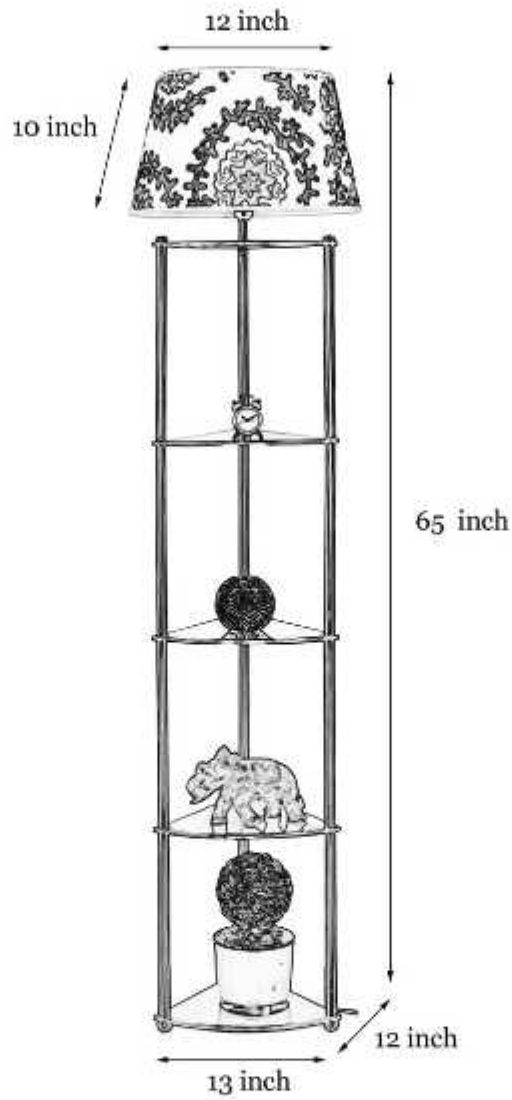

Product Specifications

Pack Content: 1 Shelf Floor Lamp

Model Number: FLOMET2946

Dimensions (Inch): Length: 13, Width: 12, Height: 65

Base Material: Metal

Base Colour: Antique Brass

Shade Material: Fabric

Shade Colour: Multi Colour Embroidery Shade

Cable material: PVC

Holder & Type: E-27 Holder

Bulb Recommended: 40 W

Voltage: 230 V

Bulb Included: No

Number of Bulb Required: – 1 Bulb

Lighting Part: – LED/ CFL /Bulb

Control: On/Off foot Switch – In the Cord

Weight: 4.5 Kg

Cable: Yes, Cable with Plug on Product

Cable Length: 2.5 Meter

Adjustable in height: Not in Height Adjustable

Warranty: 6 months only manufacturing defect

Including installation materials: Yes

Dimensions

Kapoor
LAMP SHADES

www.kapoorlampshades.com

IMPORTANT SAFETY INSTRUCTIONS

These instructions are provided for your safety. Please read carefully and completely before beginning the assembly and installation of this lighting fixture.