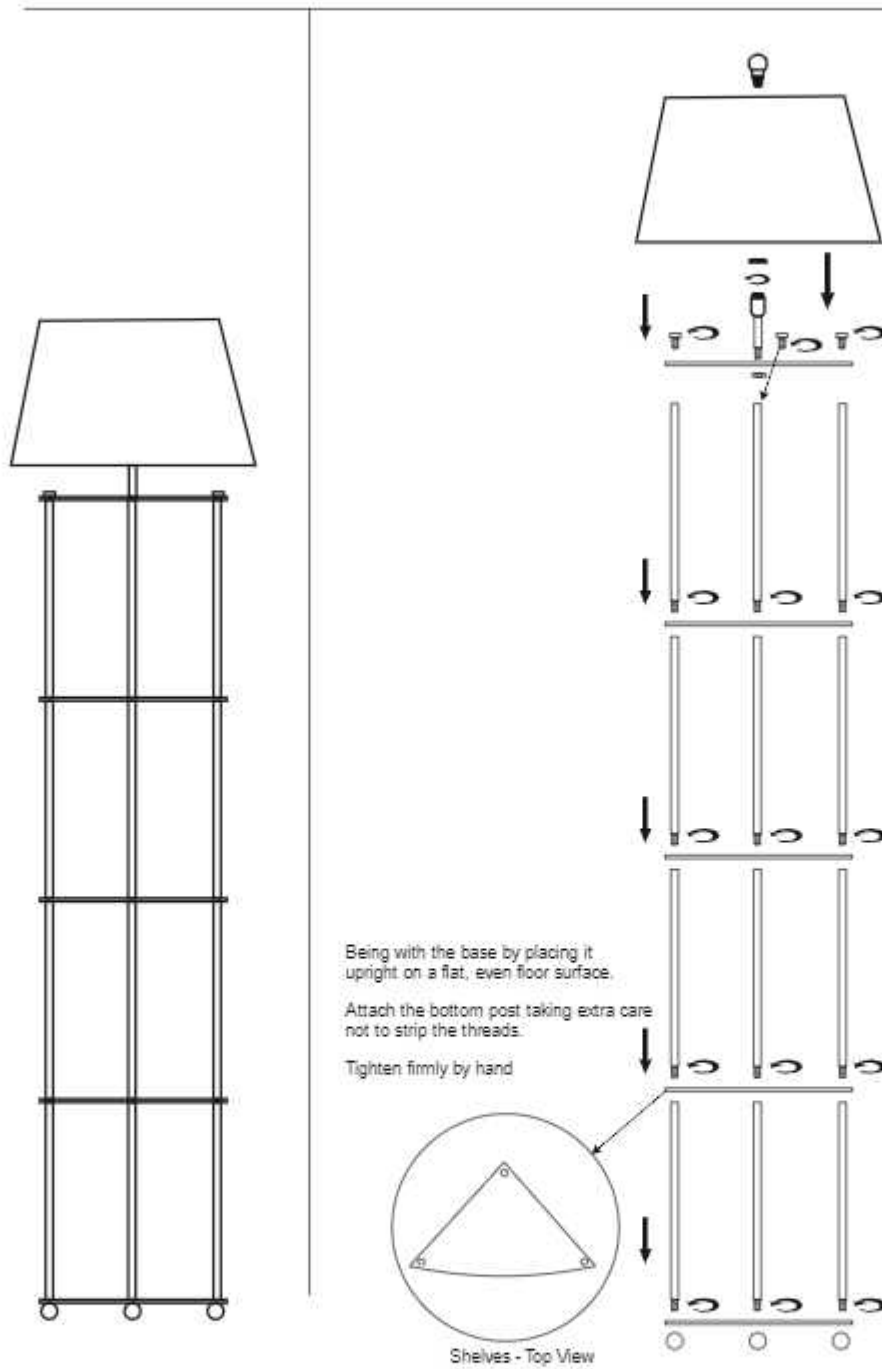

Product Specifications

Pack Content: 1 Shelf Floor Lamp

Model Number: FLOMET2946

Dimensions (Inch): Length: 13, Width: 12, Height: 65

Base Material: Metal

Base Colour: Antique Brass

Shade Material: Fabric

Shade Colour: Multi Colour Embroidery Shade

Weight: 4.5 Kg

Cable: Yes, Cable with Plug on Product

Cable Length: 2.5 Meter

Adjustable in height: Not in Height Adjustable

Warranty: 6 months only manufacturing defect

Including installation materials: Yes

Dimensions

Kapoor
LAMP SHADES

www.kapoorlampshades.com

IMPORTANT SAFETY INSTRUCTIONS

These instructions are provided for your safety. Please read carefully and completely before beginning the assembly and installation of this lighting fixture.