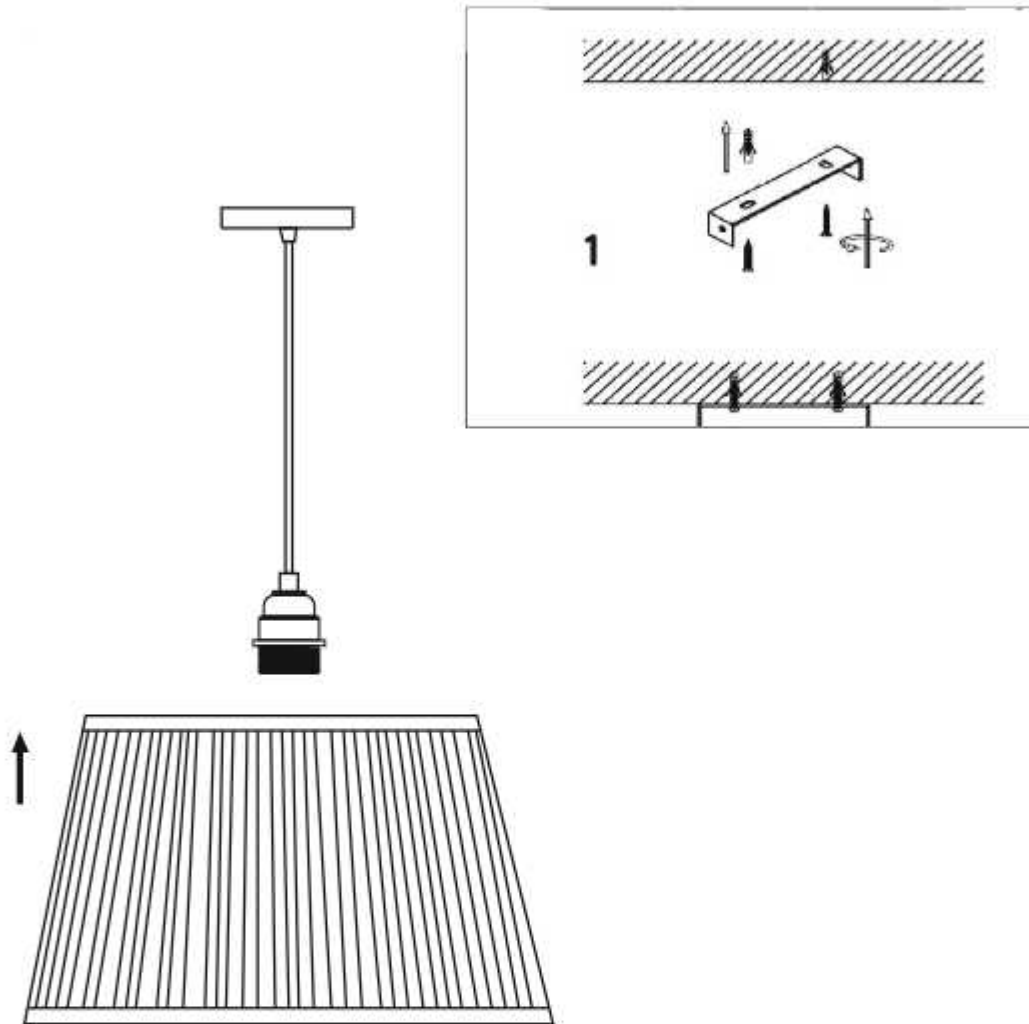

Kapoor
LAMP SHADES

www.kapoorlampshades.com