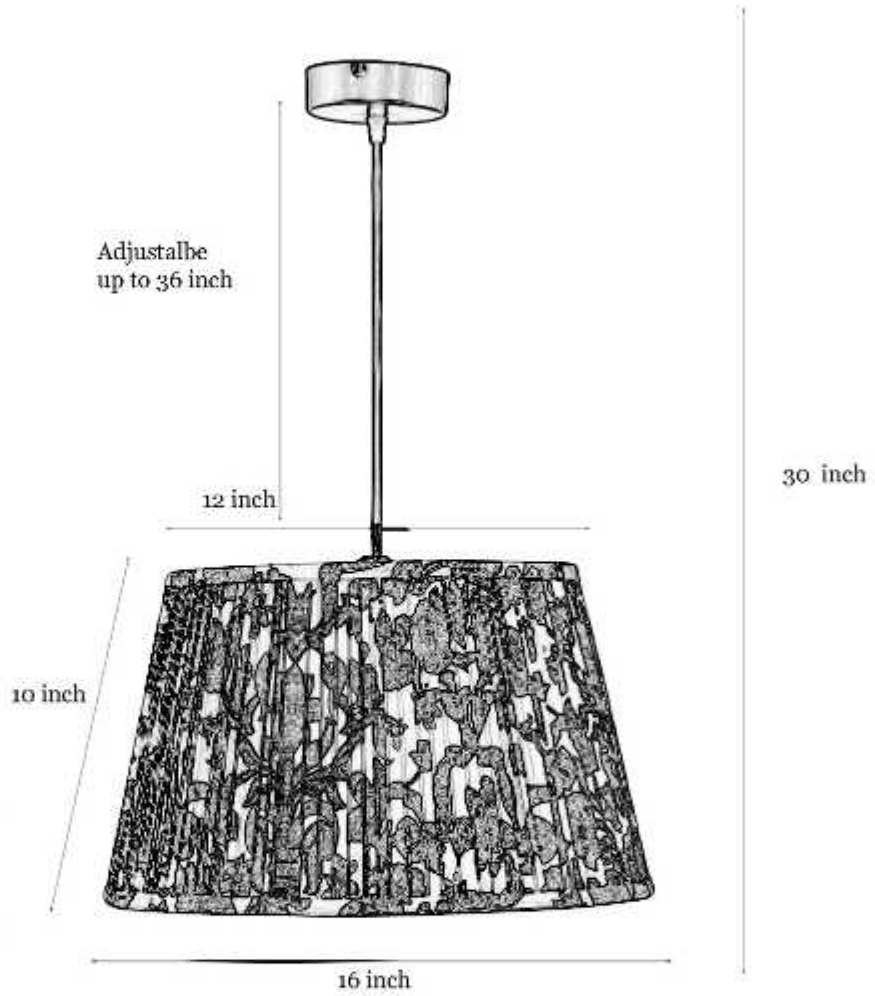

Dimensions

Kapoor
LAMP SHADES

www.kapoorlampshades.com