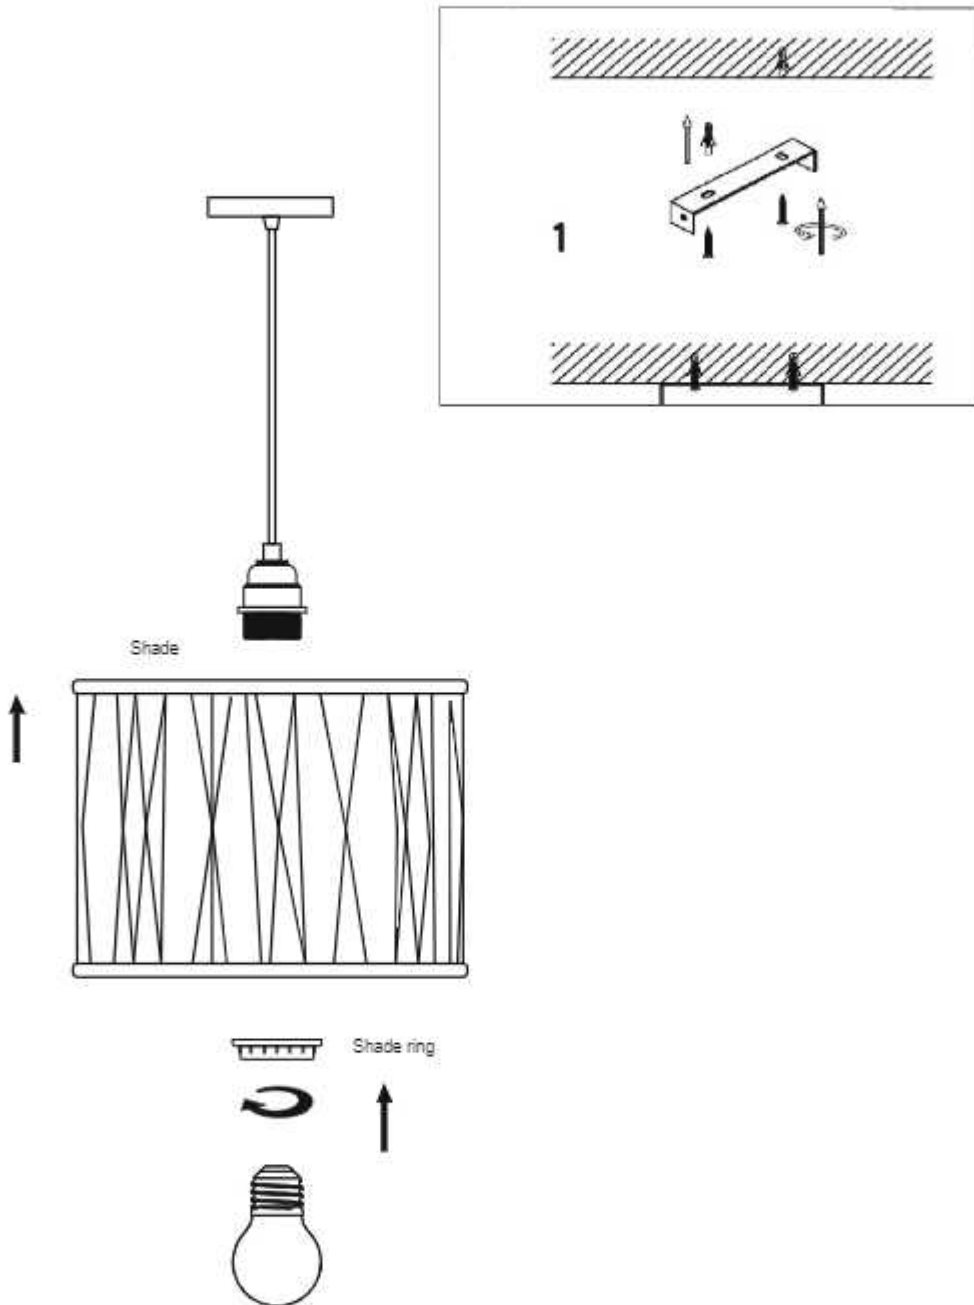

www.kapoorlampshades.com

Designer Solid Soft Pleated Shade Pendant Light

Product code: PENFB2933

This stylish design inspired by the industrial era will compliment your room and provide the illumination you need, perfect for modern or traditional spaces. Hanging light with big drum fabric shade and mild steel attachment in off white finish. The suspension can be adjusted at time of installation to the desired height. It is maintenance free, comes with an E27 holder, only the change of lamp is required, which is available locally everywhere. Application includes both residential and commercial premises wherever it matches with your interiors. Black Fabric Cable. Height adjustable at point of installation.

Product Specifications

Pack Content: 1 Pendant Light

Model Number: PENFB2933

Dimensions (Inch): Length: 12, Width: 12,
Height: 12

Height minimum (Inch): 14

Height maximum (Inch): 51

Holder & Type: E-27 Holder

Bulb Recommended: 40 W

Bulb Included: No

Number of Bulb Required: – 1 Pc

Lighting Part: – Bulb

Weight: 0.7 Kg

Base Material: Linen Basic

Base Colour: Sky Blue

Wire Length: 1.5 Meter

Adjustable in height: Yes

Warranty: 6 months only manufacturing
defect

Including installation materials: Yes

Dimensions

Kapoor
LAMP SHADES

www.kapoorlampshades.com

IMPORTANT SAFETY INSTRUCTIONS

These instructions are provided for your safety. Please read carefully and completely before beginning the assembly and installation of this lighting fixture.