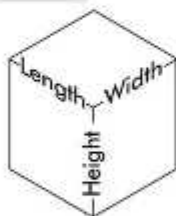

Dimensions