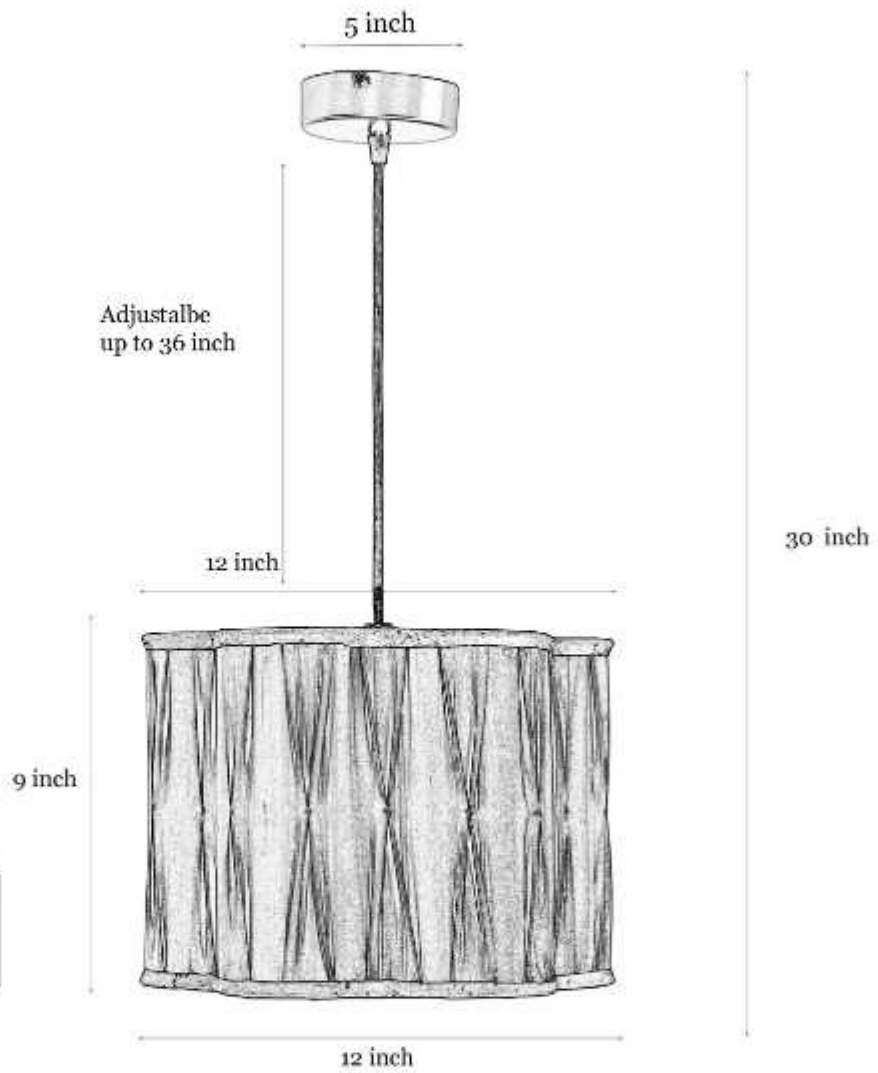

www.kapoorlampshades.com

Designer Solid Soft Pleated Shade Pendant Light

Product code: PENFB2933

This stylish design inspired by the industrial era will compliment your room and provide the illumination you need, perfect for modern or traditional spaces. Hanging light with big drum fabric shade and mild steel attachment in off white finish. The suspension can be adjusted at time of installation to the desired height. It is maintenance free, comes with an E27 holder, only the change of lamp is required, which is available locally everywhere. Application includes both residential and commercial premises wherever it matches with your interiors. Black Fabric Cable. Height adjustable at point of installation.

Product Specifications

Pack Content: 1 Pendant Light

Model Number: PENFB2933

Dimensions (Inch): Length: 12, Width: 12,
Height: 12

Height minimum (Inch): 14

Height maximum (Inch): 51

Holder & Type: E-27 Holder

Bulb Recommended: 40 W

Bulb Included: No

Number of Bulb Required: – 1 Pc

Lighting Part: – Bulb

Weight: 0.7 Kg

Base Material: Linen Basic

Base Colour: Sky Blue

Wire Length: 1.5 Meter

Adjustable in height: Yes

Warranty: 6 months only manufacturing
defect

Including installation materials: Yes

Dimensions

Kapoor
LAMP SHADES

www.kapoorlampshades.com

IMPORTANT SAFETY INSTRUCTIONS

These instructions are provided for your safety. Please read carefully and completely before beginning the assembly and installation of this lighting fixture.