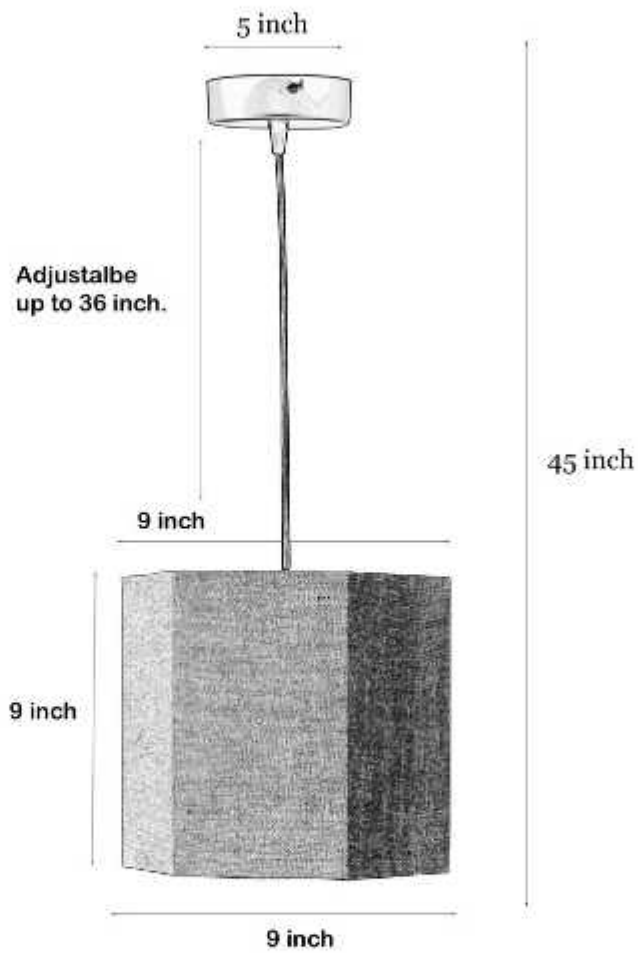

www.kapoorlampshades.com

Designer Solid Soft Pleated Shade Pendant Light

Product code: PENFB2936

This stylish design inspired by the industrial era will compliment your room and provide the illumination you need, perfect for modern or traditional spaces. Hanging light with big drum fabric shade and mild steel attachment in off white finish. The suspension can be adjusted at time of installation to the desired height. It is maintenance free, comes with an E27 holder, only the change of lamp is required, which is available locally everywhere. Application includes both residential and commercial premises wherever it matches with your interiors. Black Fabric Cable. Height adjustable at point of installation.

Product Specifications

Pack Content: 1 Pendant Light	Weight: 0.5 Kg
Model Number: PENFB2936	Base Material: Cotton
Dimensions (Inch): Length: 9, Width: 9, Height:	Base Colour: Beige
Height minimum (Inch): 11	Wire Length: 1.5 Meter
Height maximum (Inch): 48	Adjustable in height: Yes
Holder & Type: E-27 Holder	Warranty: 6 months only manufacturing defect
Bulb Recommended: 40 W	Including installation materials: Yes
Bulb Included: No	
Number of Bulb Required: – 1 Pc	
Lighting Part: – Bulb	

Dimensions

IMPORTANT SAFETY INSTRUCTIONS

These instructions are provided for your safety. Please read carefully and completely before beginning the assembly and installation of this lighting fixture.

- This lighting fixture is intended for indoor use only.
- Always place lighting fixture on a solid, level surface.
- For use with E27 (medium) base light bulbs only.
- To avoid the risk of fire, do not exceed the maximum wattage of 100W incandescent bulb, or 9W LED bulb, or 23W fluorescent (CFL) bulb, or 9W self-ballasted LED bulb. (Bulbs not included)