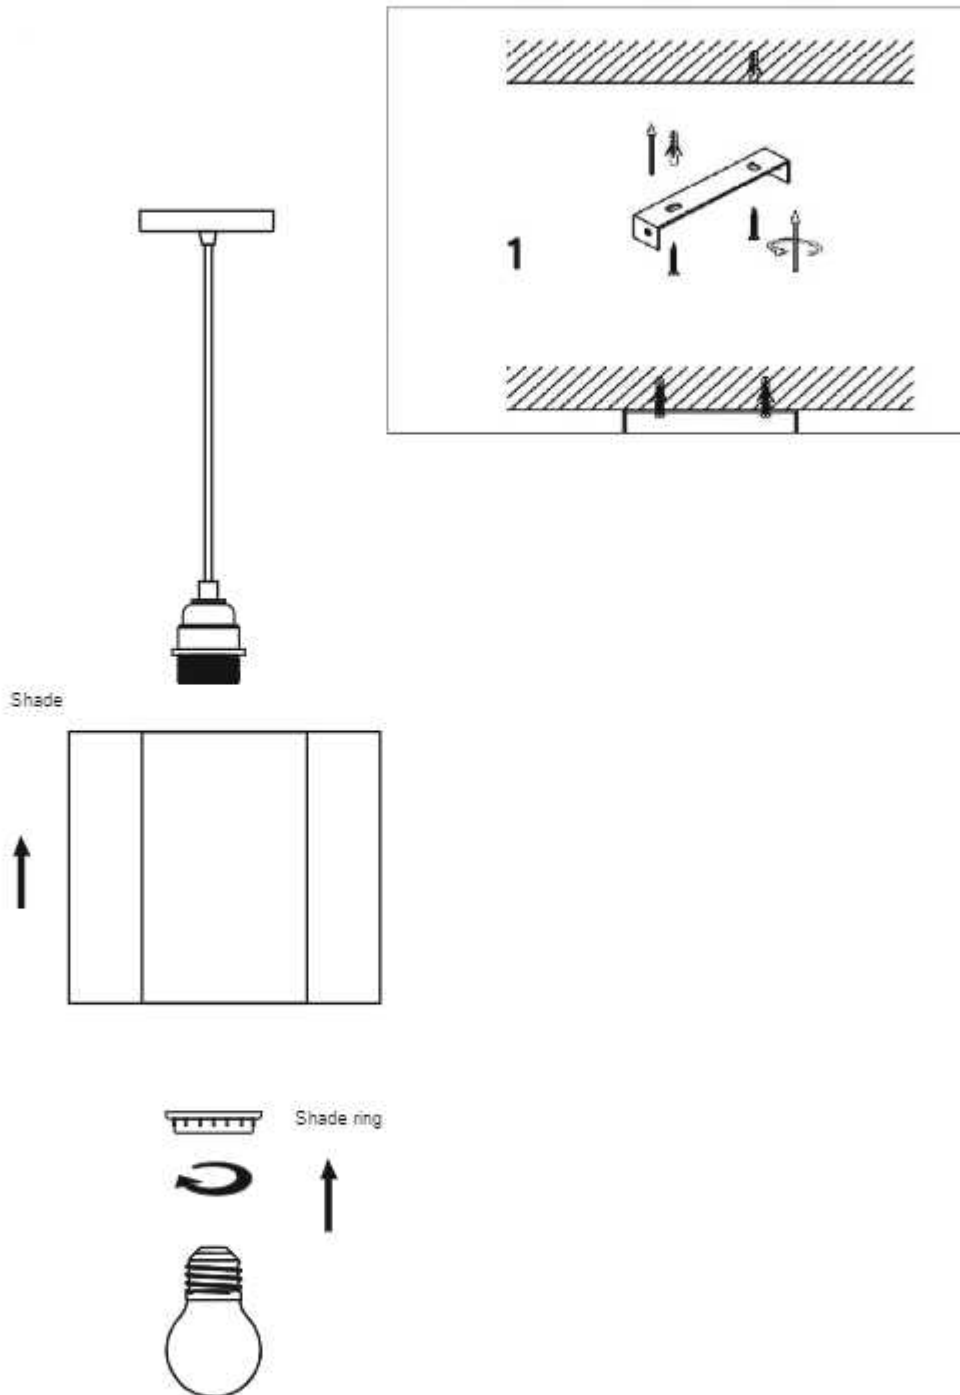

www.kapoorlampshades.com

Designer Solid Soft Pleated Shade Pendant Light

Product code: PENFB2936

This stylish design inspired by the industrial era will compliment your room and provide the illumination you need, perfect for modern or traditional spaces. Hanging light with big drum fabric shade and mild steel attachment in off white finish. The suspension can be adjusted at time of installation to the desired height. It is maintenance free, comes with an E27 holder, only the change of lamp is required, which is available locally everywhere. Application includes both residential and commercial premises wherever it matches with your interiors. Black Fabric Cable. Height adjustable at point of installation.

Product Specifications

Pack Content: 1 Pendant Light	Weight: 0.5 Kg
Model Number: PENFB2936	Base Material: Cotton
Dimensions (Inch): Length: 9, Width: 9, Height:	Base Colour: Beige
Height minimum (Inch): 11	Wire Length: 1.5 Meter
Height maximum (Inch): 48	Adjustable in height: Yes
Holder & Type: E-27 Holder	Warranty: 6 months only manufacturing defect
Bulb Recommended: 40 W	Including installation materials: Yes
Bulb Included: No	
Number of Bulb Required: – 1 Pc	
Lighting Part: – Bulb	

Dimensions

IMPORTANT SAFETY INSTRUCTIONS

These instructions are provided for your safety. Please read carefully and completely before beginning the assembly and installation of this lighting fixture.

- This lighting fixture is intended for indoor use only.
- Always place lighting fixture on a solid, level surface.
- For use with E27 (medium) base light bulbs only.
- To avoid the risk of fire, do not exceed the maximum wattage of 100W incandescent bulb, or 9W LED bulb, or 23W fluorescent (CFL) bulb, or 9W self-ballasted LED bulb. (Bulbs not included)