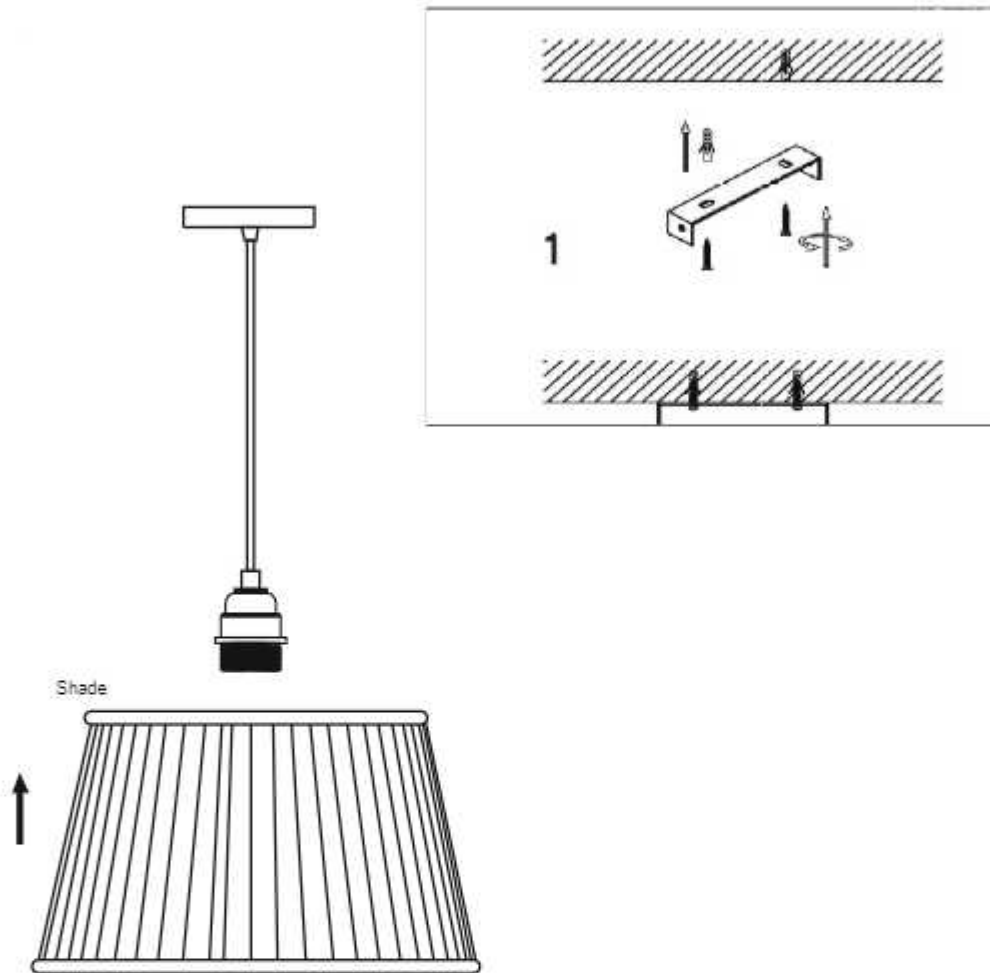

Product Specifications

Pack Content: 1 Pendant Light

Model Number: PENFB2937

Dimensions (Inch): Length: 14, Width: 14,
Height: 8

Height minimum (Inch): 10

Height maximum (Inch): 47

Holder & Type: E-27 Holder

Bulb Recommended: 40 W

Bulb Included: No

Number of Bulb Required: – 1 Pc

Lighting Part: – Bulb

Weight: 0.9 Kg

Base Material: Linen Basic

Base Colour: Pink

Wire Length: 1.5 Meter

Adjustable in height: Yes

Warranty: 6 months only manufacturing
defect

Including installation materials: Yes

Dimensions

Kapoor
LAMP SHADES

www.kapoorlampshades.com

Kapoor
LAMP SHADES

www.kapoorlampshades.com

IMPORTANT SAFETY INSTRUCTIONS

These instructions are provided for your safety. Please read carefully and completely before beginning the assembly and installation of this lighting fixture.

- This lighting fixture is intended for indoor use only.
- Always place lighting fixture on a solid, level surface.
- For use with E27 (medium) base light bulbs only.
- To avoid the risk of fire, do not exceed the maximum wattage of 100W incandescent bulb, or 9W LED bulb, or 23W fluorescent (CFL) bulb, or 9W self-ballasted LED bulb. (Bulbs not included)