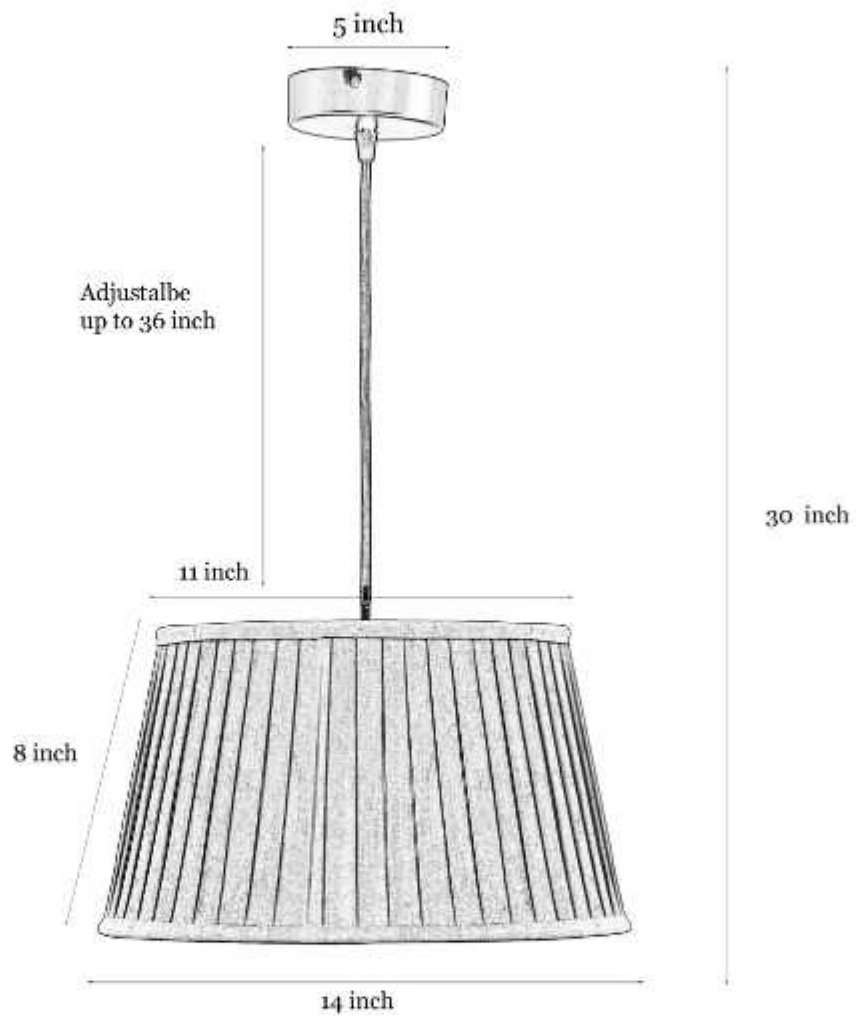

www.kapoorlampshades.com

Designer Solid Soft Pleated Shade Pendant Light

Product code: PENFB2937

This stylish design inspired by the industrial era will compliment your room and provide the illumination you need, perfect for modern or traditional spaces. Hanging light with big drum fabric shade and mild steel attachment in off white finish. The suspension can be adjusted at time of installation to the desired height. It is maintenance free, comes with an E27 holder, only the change of lamp is required, which is available locally everywhere. Application includes both residential and commercial premises wherever it matches with your interiors. Black Fabric Cable. Height adjustable at point of installation.

Product Specifications

Pack Content: 1 Pendant Light

Model Number: PENFB2937

Dimensions (Inch): Length: 14, Width: 14,
Height: 8

Height minimum (Inch): 10

Height maximum (Inch): 47

Holder & Type: E-27 Holder

Bulb Recommended: 40 W

Bulb Included: No

Number of Bulb Required: – 1 Pc

Lighting Part: – Bulb

Weight: 0.9 Kg

Base Material: Linen Basic

Base Colour: Pink

Wire Length: 1.5 Meter

Adjustable in height: Yes

Warranty: 6 months only manufacturing
defect

Including installation materials: Yes

Dimensions

Kapoor
LAMP SHADES

www.kapoorlampshades.com

Kapoor
LAMP SHADES

www.kapoorlampshades.com