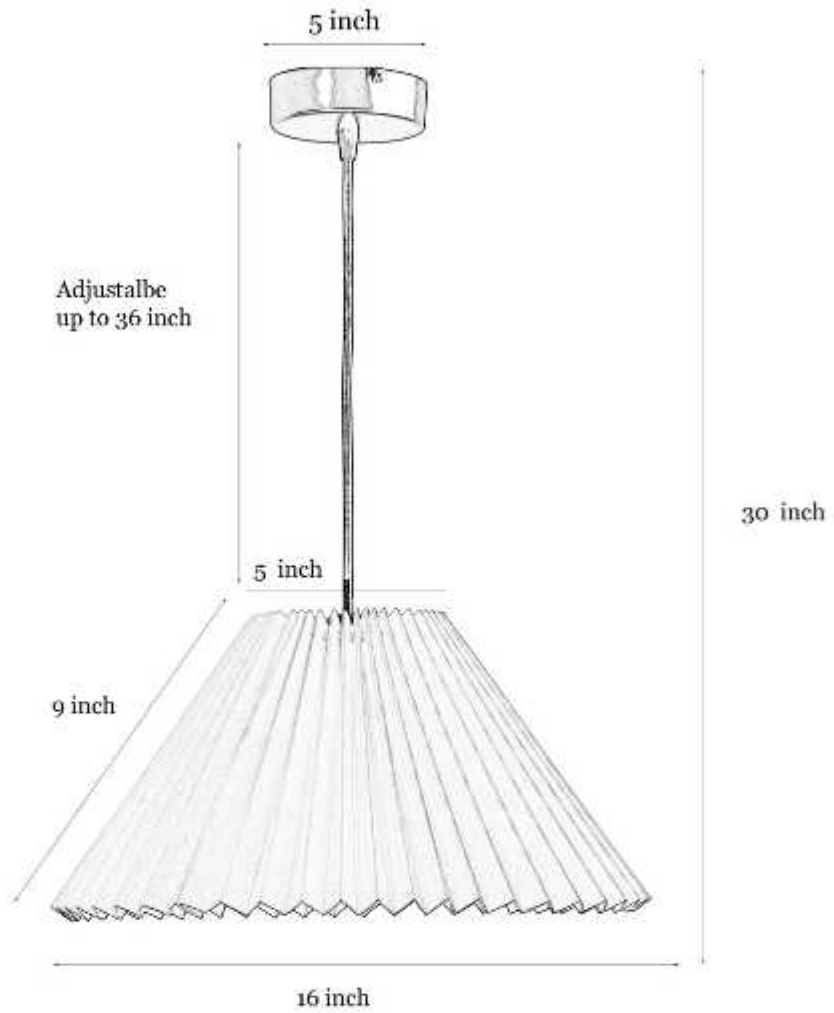

Dimensions

Kapoor
LAMP SHADES

www.kapoorlampshades.com