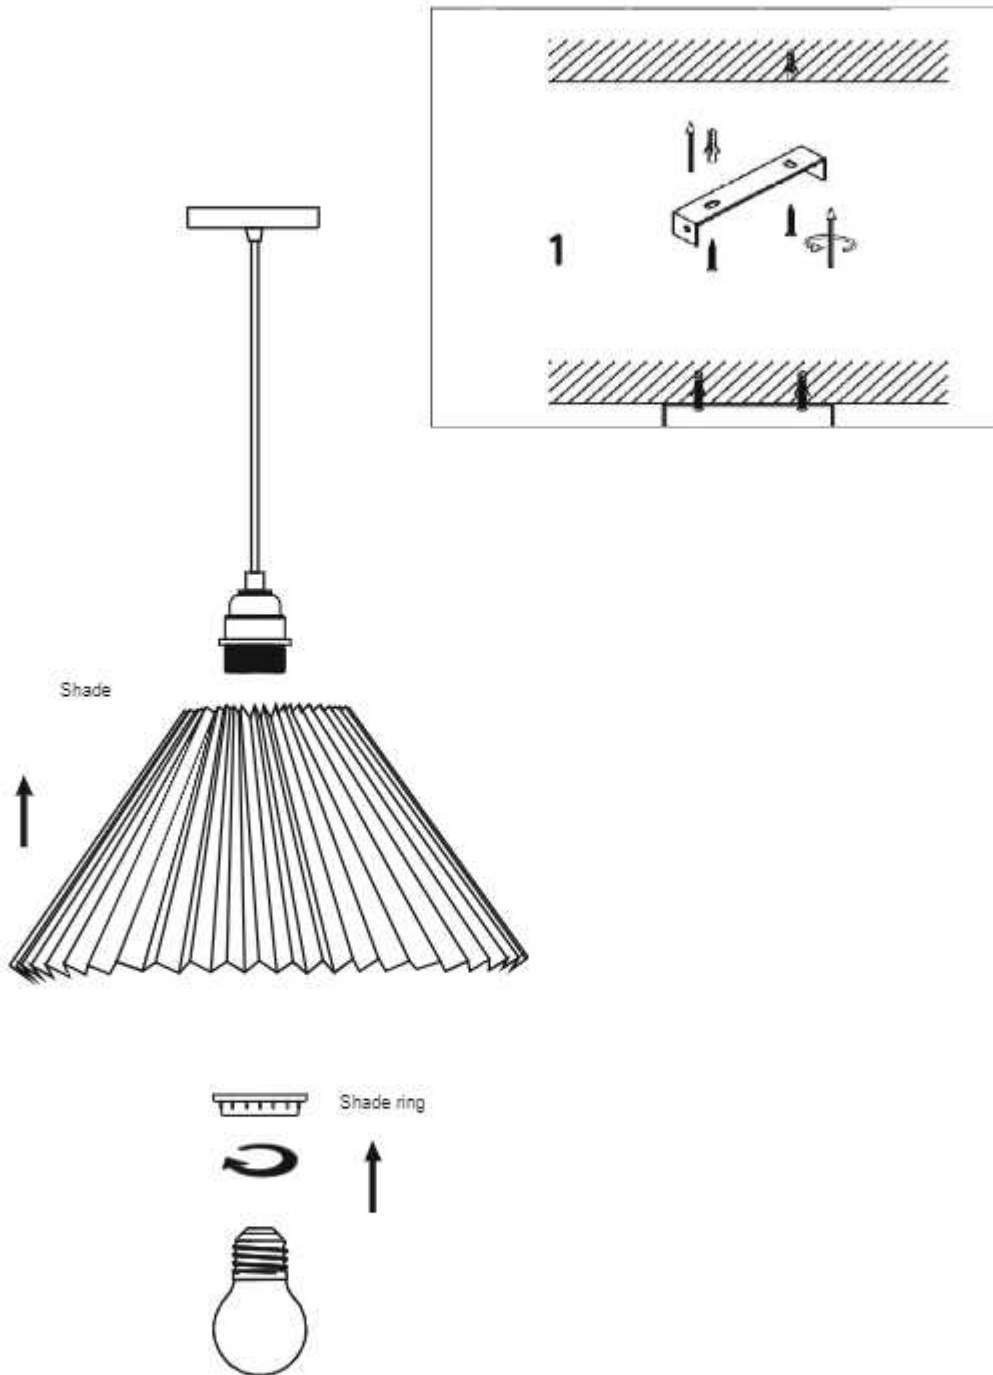

www.kapoorlampshades.com

Designer Solid Soft Pleated Shade Pendant Light

Product code: PENFB2938

This stylish design inspired by the industrial era will compliment your room and provide the illumination you need, perfect for modern or traditional spaces. Hanging light with big drum fabric shade and mild steel attachment in off white finish. The suspension can be adjusted at time of installation to the desired height. It is maintenance free, comes with an E27 holder, only the change of lamp is required, which is available locally everywhere. Application includes both residential and commercial premises wherever it matches with your interiors. Black Fabric Cable. Height adjustable at point of installation.

Product Specifications

Pack Content: 1 Pendant Light	Weight: 0.5 Kg
Model Number: PENFB2938	Base Material: Linen Basic
Dimensions (Inch): Length: 16, Width: 16, Height: 9	Base Colour: Off White
Height minimum (Inch): 11	Wire Length: 1.5 Meter
Height maximum (Inch): 48	Adjustable in height: Yes
Holder & Type: E-27 Holder	Warranty: 6 months only manufacturing defect
Bulb Recommended: 40 W	Including installation materials: Yes
Bulb Included: No	
Number of Bulb Required: – 1 Pc	
Lighting Part: – Bulb	

Dimensions

Kapoor
LAMP SHADES

www.kapoorlampshades.com

IMPORTANT SAFETY INSTRUCTIONS

These instructions are provided for your safety. Please read carefully and completely before beginning the assembly and installation of this lighting fixture.