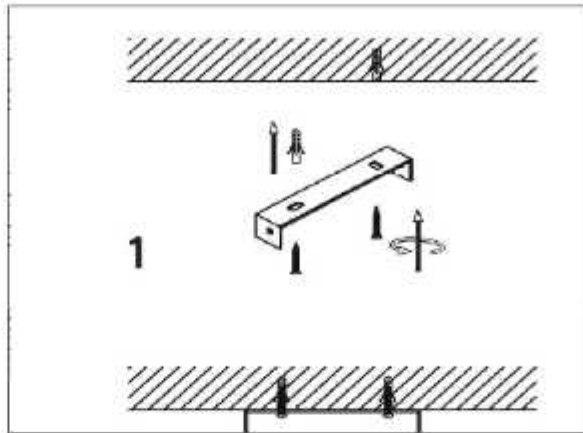

Product Specifications

Pack Content: 1 Pendant Light	Lighting Part: – Bulb
Model Number: PENGL2069	Weight: 1.2 Kg
Dimensions (Inch): Length: 6, Width: 6, Height: 11	Base Material: Glass
Height minimum (Inch): 11	Base Colour: Smoke Luster
Height maximum (Inch): 40	Wire Length: 1.5 Meter
Holder & Type: E-27 Holder	Adjustable in height: Yes
Bulb Recommended: 40 W	Warranty: 6 months only manufacturing defect
Bulb Included: No	Including installation materials: Yes
Number of Bulb Required: – 1 Pc	

Dimensions

Glass Pendant

Shade ring

IMPORTANT SAFETY INSTRUCTIONS

These instructions are provided for your safety. Please read carefully and completely before beginning the assembly and installation of this lighting fixture.