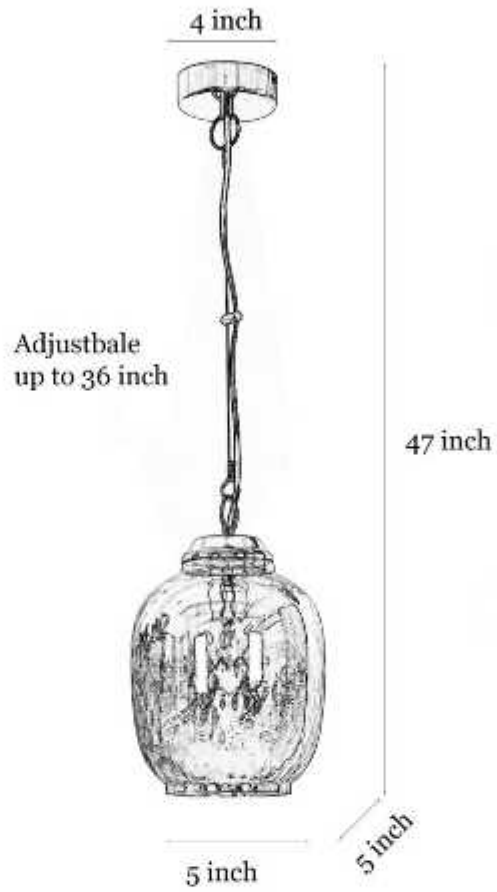

www.kapoorlampshades.com

Doriane Smoke Glass Hanging Pendant Light

Product code: PENGL2069

This stylish design inspired by the industrial era will compliment your room and provide the illumination you need, perfect for modern or traditional spaces. It can be placed singly or in a group of two or more to add more visual impact. Ideal for kitchen islands or dining tables. These Pendants Will Give Stylish Touch to Your Home Decor. These Pendant Lamps Will Not Only Illuminate Your Home Decor but Also Decorate It with Their Immense Beauty and Stunning Appeal. Crafted from smoke glass. Black PVC Cable. Height adjustable at point of installation.

Product Specifications

Pack Content: 1 Pendant Light	Lighting Part: – Bulb
Model Number: PENGL2069	Weight: 1.2 Kg
Dimensions (Inch): Length: 6, Width: 6, Height: 11	Base Material: Glass
Height minimum (Inch): 11	Base Colour: Smoke Luster
Height maximum (Inch): 40	Wire Length: 1.5 Meter
Holder & Type: E-27 Holder	Adjustable in height: Yes
Bulb Recommended: 40 W	Warranty: 6 months only manufacturing defect
Bulb Included: No	Including installation materials: Yes
Number of Bulb Required: – 1 Pc	

Dimensions

Glass Pendant

Shade ring

IMPORTANT SAFETY INSTRUCTIONS

These instructions are provided for your safety. Please read carefully and completely before beginning the assembly and installation of this lighting fixture.