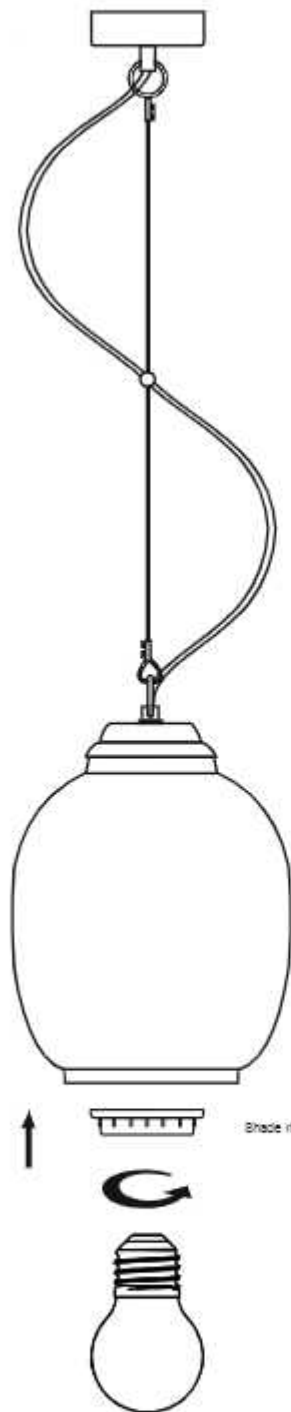

Product Manual

Thank you for purchasing a *Kapoor Lamp Shade* product! This manual will provide you the details of your lighting fixture and hopefully guide you easily through the installation process. We aim to inspire and illuminate our clients by offering trendy, high-quality, and affordable lighting. Welcome to the community of #kapoorlampshades

www.kapoorlampshades.com

Doriane Smoke Glass Hanging Pendant Light

Product code: PENGL2069

This stylish design inspired by the industrial era will compliment your room and provide the illumination you need, perfect for modern or traditional spaces. It can be placed singly or in a group of two or more to add more visual impact. Ideal for kitchen islands or dining tables. These Pendants Will Give Stylish Touch to Your Home Decor. These Pendant Lamps Will Not Only Illuminate Your Home Decor but Also Decorate It with Their Immense Beauty and Stunning Appeal. Crafted from smoke glass. Black PVC Cable. Height adjustable at point of installation.

Product Specifications

Pack Content: 1 Pendant Light	Lighting Part: – Bulb
Model Number: PENGL2069	Weight: 1.2 Kg
Dimensions (Inch): Length: 6, Width: 6, Height: 11	Base Material: Glass
Height minimum (Inch): 11	Base Colour: Smoke Luster
Height maximum (Inch): 40	Wire Length: 1.5 Meter
Holder & Type: E-27 Holder	Adjustable in height: Yes
Bulb Recommended: 40 W	Warranty: 6 months only manufacturing defect
Bulb Included: No	Including installation materials: Yes
Number of Bulb Required: – 1 Pc	

Dimensions

Glass Pendant

Shade ring

IMPORTANT SAFETY INSTRUCTIONS

These instructions are provided for your safety. Please read carefully and completely before beginning the assembly and installation of this lighting fixture.