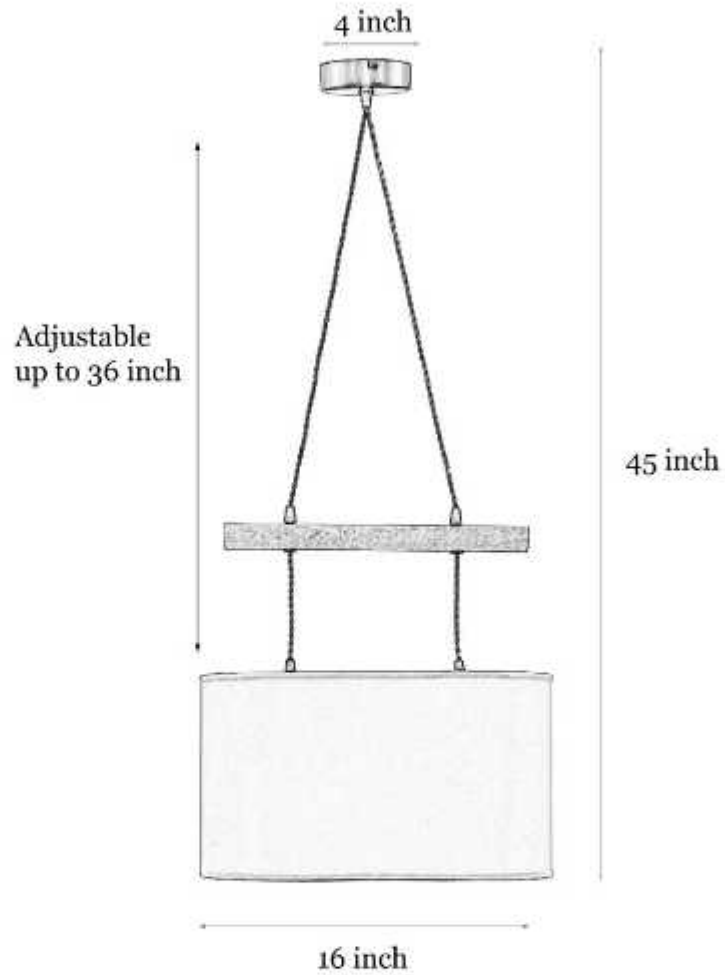

Dimensions

www.kapoorlampshades.com