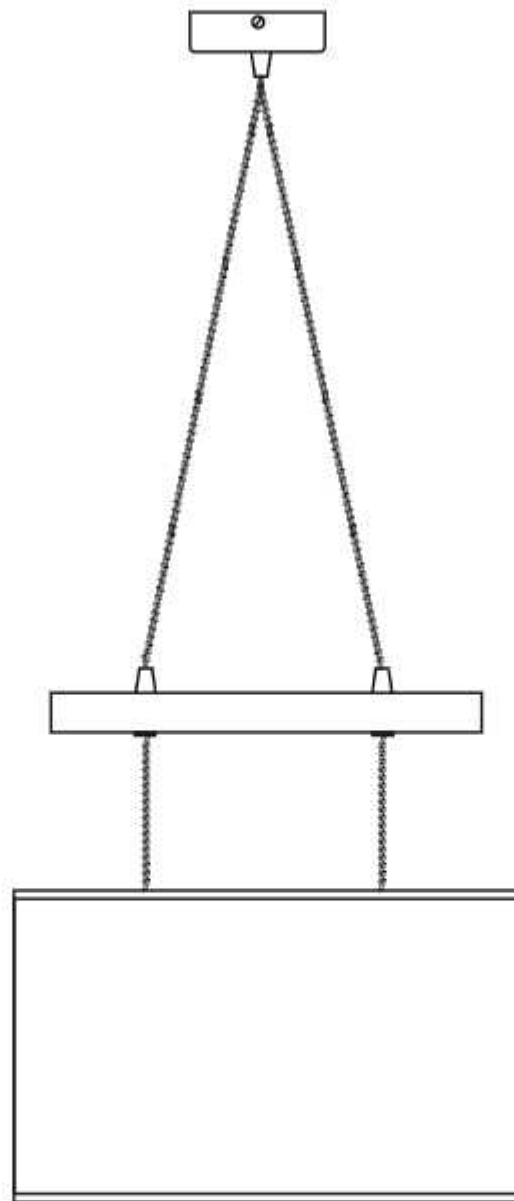

Product Manual

Thank you for purchasing a *Kapoor Lamp Shade* product! This manual will provide you the details of your lighting fixture and hopefully guide you easily through the installation process. We aim to inspire and illuminate our clients by offering trendy, high-quality, and affordable lighting. Welcome to the community of #kapoorlampshades

www.kapoorlampshades.com

Tartan Unique Shade Wood Hanging Pendant Light With Beige Cotton Shade

Product code: PENGL2106

The tartan shade is made from wood, suggesting a rustic or natural aesthetic. It can be placed singly or in a group of two or more to add more visual impact. Ideal for kitchen islands or dining tables. These Pendants Will Give Stylish Touch To Your Home Decor. The cotton material adds a soft and warm touch to the overall design, and the beige color likely complements the tartan pattern and wood elements.

Product Specifications

<p>Adjustable in height: Yes</p> <p>Height minimum (Inch): 14</p> <p>Height maximum (Inch): 47</p> <p>Base Material: Metal, Wood & Fabric</p> <p>Base Colour: Beige</p> <p>Holder Type: E27 Holder</p> <p>Plug Type: N/A</p> <p>Bulb Recommended: 40 Watt Incandescent</p> <p>Voltage: 220-240</p> <p>Bulb Included: No</p> <p>Number of Bulb Required: 2 Bulbs</p>	<p>Lighting Part: Incandescent Bulb, LED</p> <p>Control: N/A</p> <p>Knock Down: N/A</p> <p>Wire Length: 1.5 Meters</p> <p>Wire material: PVC</p> <p>Warranty: 6 Months</p> <p>Dimmable: No</p> <p>Sensor: No</p> <p>Including installation materials: Yes</p> <p>Package Contents: 1 Pendant Light</p> <p>Product Net Weight (gm): 1000</p>
---	---

Dimensions

www.kapoorlampshades.com

Kapoor
LAMP SHADES

www.kapoorlampshades.com

IMPORTANT SAFETY INSTRUCTIONS

These instructions are provided for your safety. Please read carefully and completely before beginning the assembly and installation of this lighting fixture.