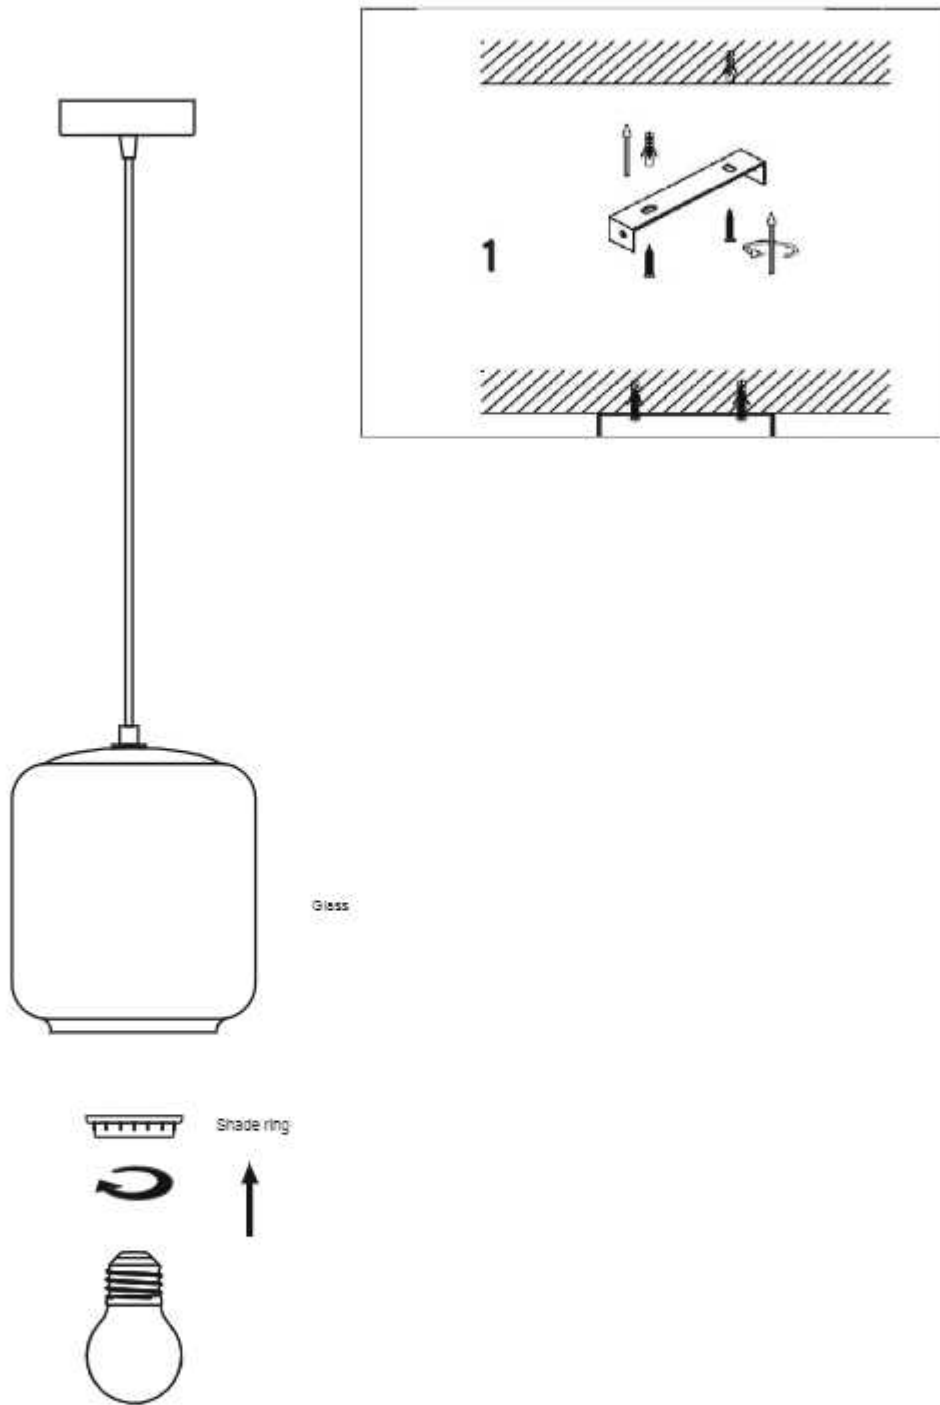

Glass

Shade ring