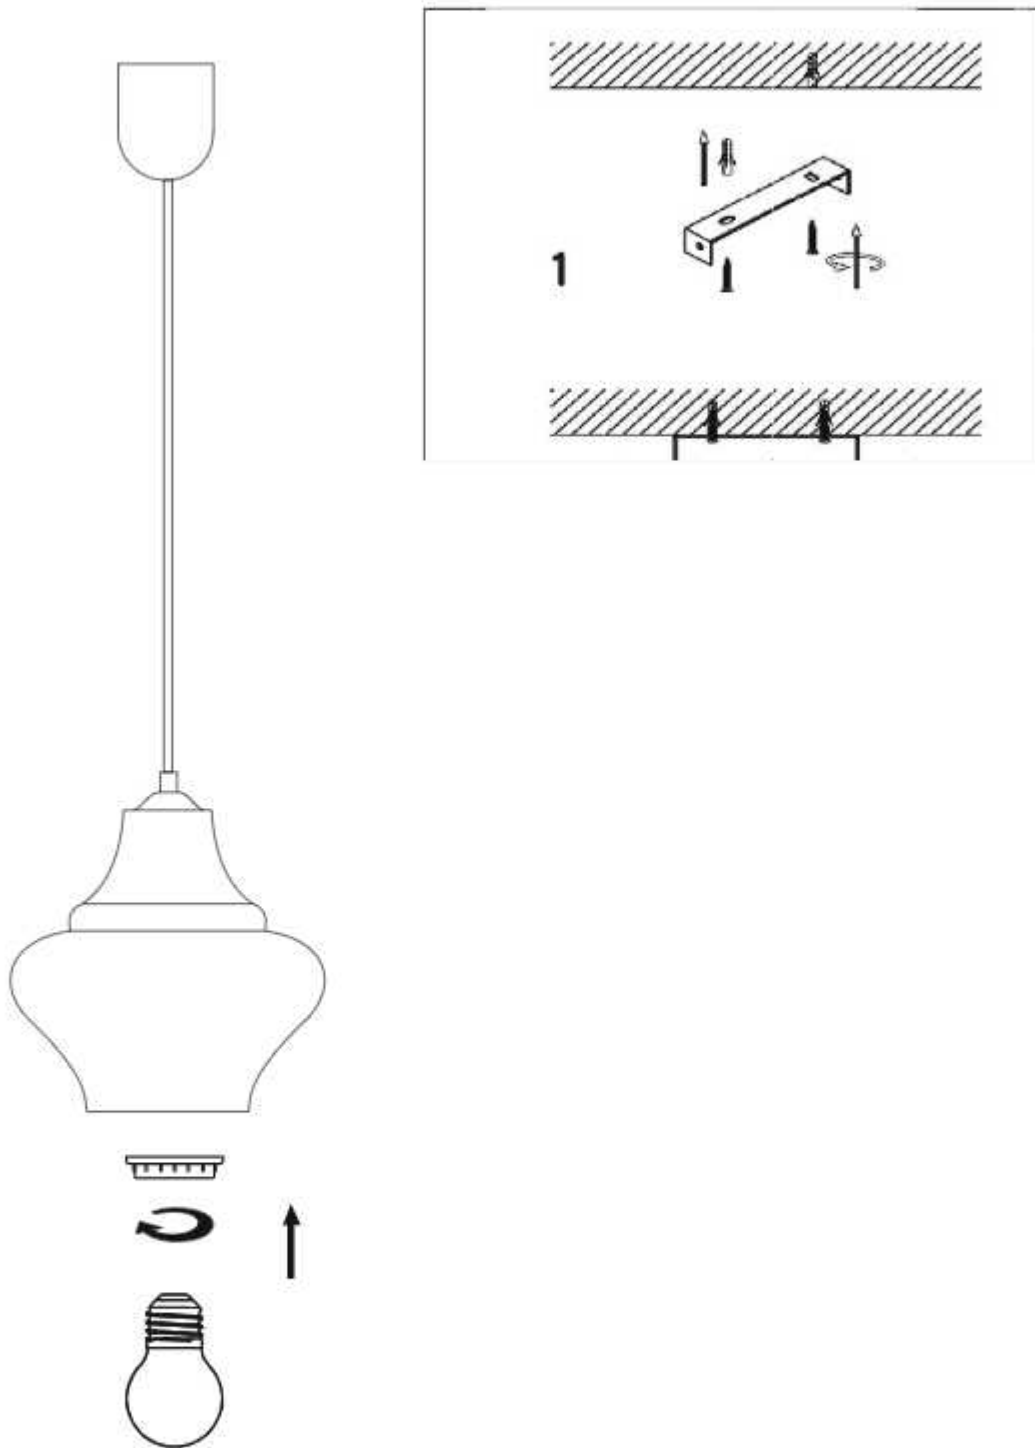

### Product Specifications

---

<b>Pack Content:</b> 1 Pendant Light	<b>Lighting Part:</b> – Bulb
<b>Model Number:</b> PENGM2447	<b>Weight:</b> 1.5 Kg
<b>Dimensions (Inch):</b> Length: 8.5, Width: 8.5, Height: 8.5	<b>Base Material:</b> Glass & Metal
<b>Height minimum (Inch):</b> 10	<b>Base Colour:</b> Amber
<b>Height maximum (Inch):</b> 49	<b>Wire Length:</b> 1.5 Meter
<b>Holder &amp; Type:</b> E-27 Holder	<b>Adjustable in height:</b> Yes
<b>Bulb Recommended:</b> 40 W	<b>Warranty:</b> 6 months only manufacturing defect
<b>Bulb Included:</b> No	<b>Including installation materials:</b> Yes
<b>Number of Bulb Required:</b> – 1 Pc	

# Dimensions

[www.kapoorlampshades.com](http://www.kapoorlampshades.com)

#### IMPORTANT SAFETY INSTRUCTIONS

These instructions are provided for your safety. Please read carefully and completely before beginning the assembly and installation of this lighting fixture.

- This lighting fixture is intended for indoor use only.
- Always place lighting fixture on a solid, level surface.
- For use with E27 (medium) base light bulbs only.
- To avoid the risk of fire, do not exceed the maximum wattage of 100W incandescent bulb, or 9W LED bulb, or 23W fluorescent (CFL) bulb, or 9W self-ballasted LED bulb. (Bulbs not included)