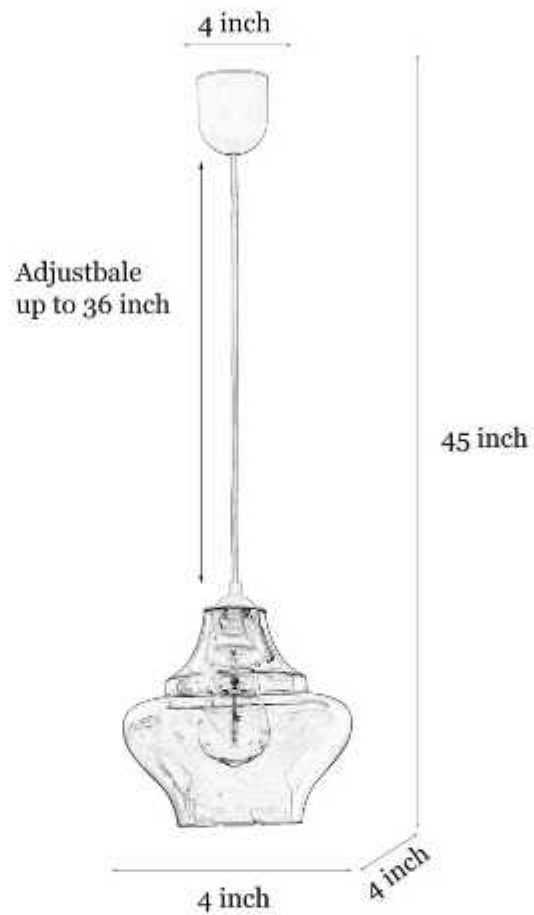

### Product Specifications

---

<b>Pack Content:</b> 1 Pendant Light	<b>Lighting Part:</b> – Bulb
<b>Model Number:</b> PENGM2447	<b>Weight:</b> 1.5 Kg
<b>Dimensions (Inch):</b> Length: 8.5, Width: 8.5, Height: 8.5	<b>Base Material:</b> Glass & Metal
<b>Height minimum (Inch):</b> 10	<b>Base Colour:</b> Amber
<b>Height maximum (Inch):</b> 49	<b>Wire Length:</b> 1.5 Meter
<b>Holder &amp; Type:</b> E-27 Holder	<b>Adjustable in height:</b> Yes
<b>Bulb Recommended:</b> 40 W	<b>Warranty:</b> 6 months only manufacturing defect
<b>Bulb Included:</b> No	<b>Including installation materials:</b> Yes
<b>Number of Bulb Required:</b> – 1 Pc	

# Dimensions

[www.kapoorlampshades.com](http://www.kapoorlampshades.com)