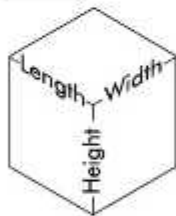

Dimensions

www.kapoorlampshades.com