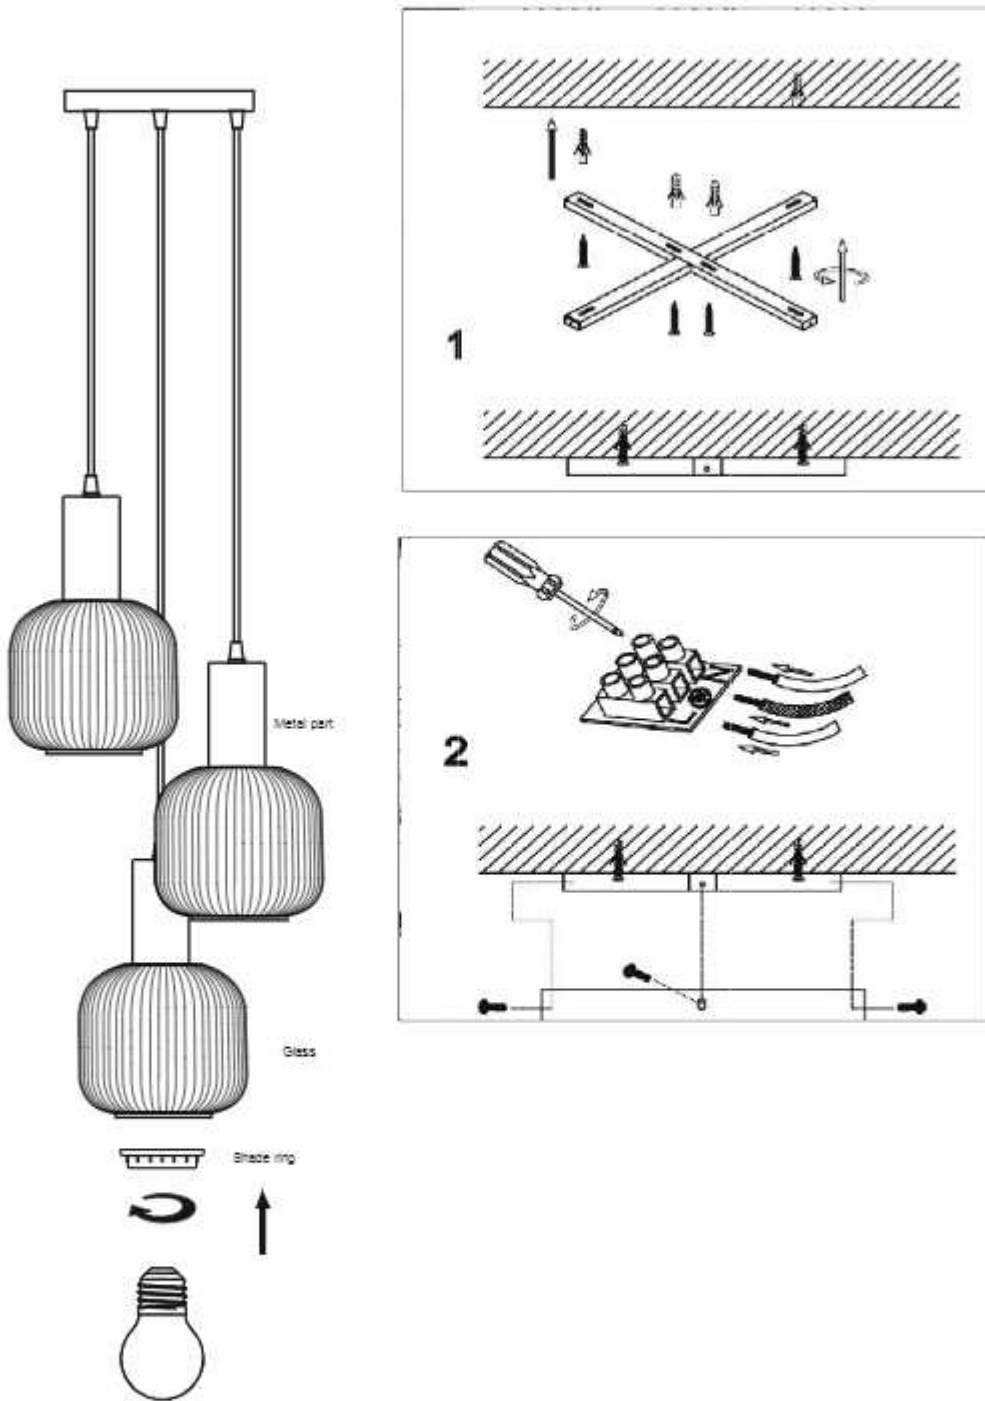

www.kapoorlampshades.com

Demarius Cluster Round Hanging Pendant Light

Product code: PENGM2703

This stylish design inspired by the industrial era will compliment your room and provide the illumination you need, perfect for modern or traditional spaces. Create a decorative display above the dining table or kitchen island with the cluster pendant. Made from metal & glass, this 3-light pendant that hang at different lengths for a waterfall effect. This pendant's Glass shades will direct the light downward into your space. Red Fabric Cable. Height adjustable at point of installation.

Product Specifications

Pack Content: 1 Pendant Light	Lighting Part: – Bulb
Model Number: PENGM2703	Weight: 4 Kg
Dimensions (Inch): Length: 14, Width: 14, Height: 12	Base Material: Glass & Metal
Height minimum (Inch): 12	Base Colour: Transparent
Height maximum (Inch): 51	Wire Length: 1.5 Meter
Holder & Type: E-27 Holder	Adjustable in height: Yes
Bulb Recommended: 40 W	Warranty: 6 months only manufacturing defect
Bulb Included: No	Including installation materials: Yes
Number of Bulb Required: – 3 Pcs	

www.kapoorlampshades.com

Dimensions

IMPORTANT SAFETY INSTRUCTIONS

These instructions are provided for your safety. Please read carefully and completely before beginning the assembly and installation of this lighting fixture.