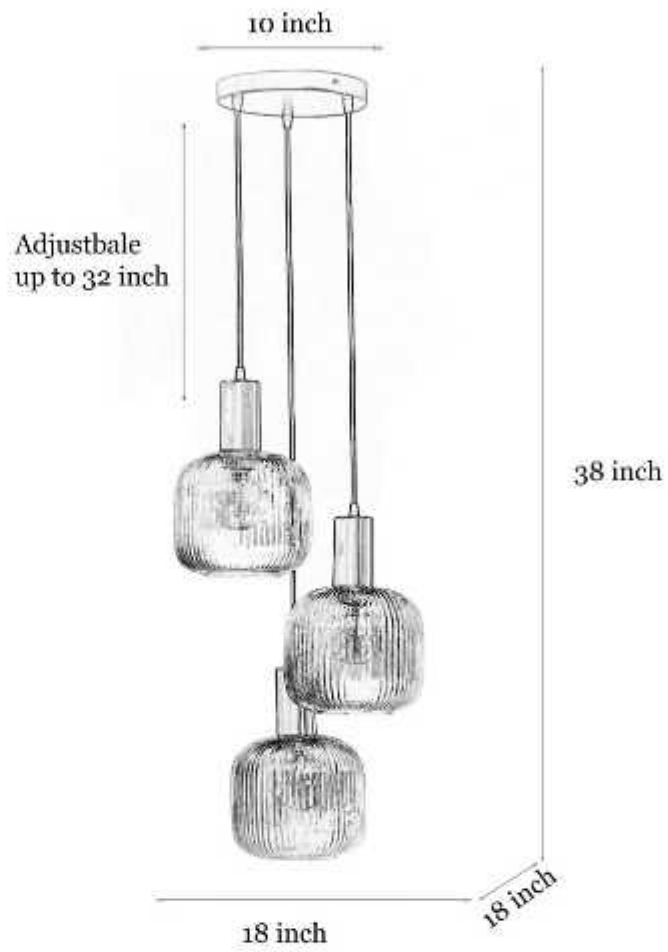

Dimensions