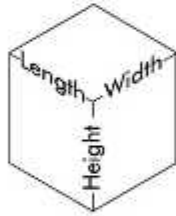

Dimensions