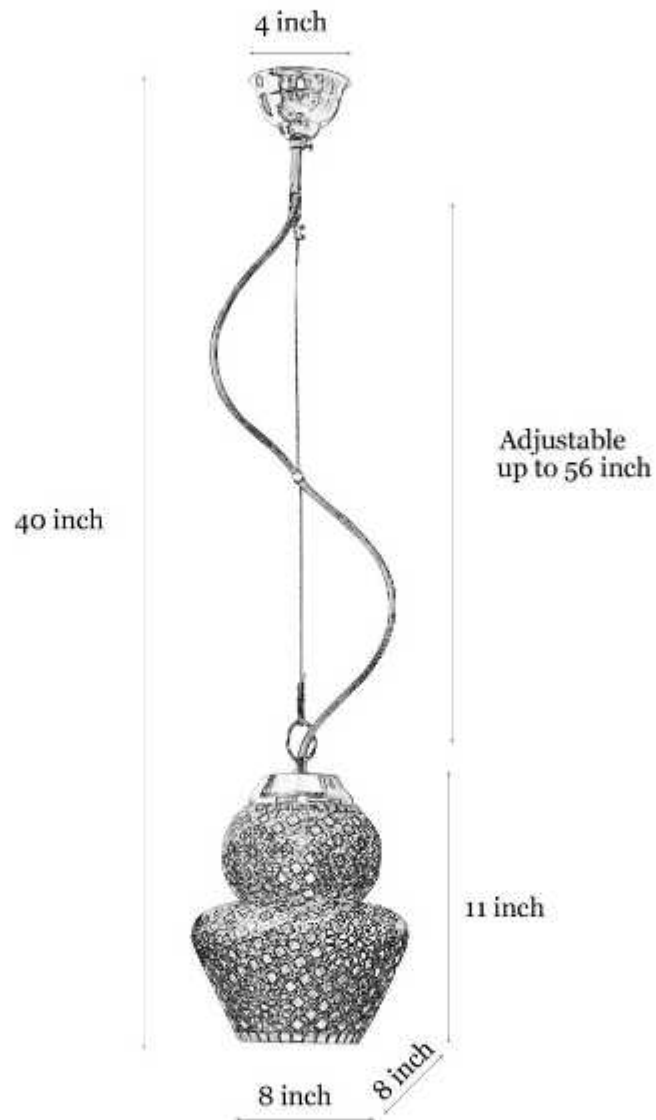

www.kapoorlampshades.com

Pasha Mosaic Glass Pendant Light

Product code: PENG2954

Kapoor Lampshades crafted mosaic pendant light will bring your room the flairs of the orient. Even unlit this crafted work of art, the mosaic ceiling light brings an eye-catching attraction to the room. Being made of vintage look metal with dull colouring and fine cut of coloured glass by expert craftsmanship, the ceiling light will last for generations. The Coloured glasses are used in the making for preventing fading or scratching. This pendant mosaic glass a light bulb for a better lighting. The pendant mosaic is also preferable as a hanging.

Product Specifications

Pack Content: 1 Pendant Light	Lighting Part: – Bulb
Model Number: PENG2954	Weight: 1.4 Kg
Dimensions (Inch): Length: 8, Width: 8, Height: 11.5	Base Material: Glass
Height minimum (Inch): 13	Base Colour: Multi
Height maximum (Inch): 32	Wire Length: 1.5 Meter
Holder & Type: E-27 Holder	Adjustable in height: Yes
Bulb Recommended: 40 W	Warranty: 6 months only manufacturing defect
Bulb Included: No	Including installation materials: Yes
Number of Bulb Required: – 1 Pc	

Dimensions

Glass Pendant

IMPORTANT SAFETY INSTRUCTIONS

These instructions are provided for your safety. Please read carefully and completely before beginning the assembly and installation of this lighting fixture.