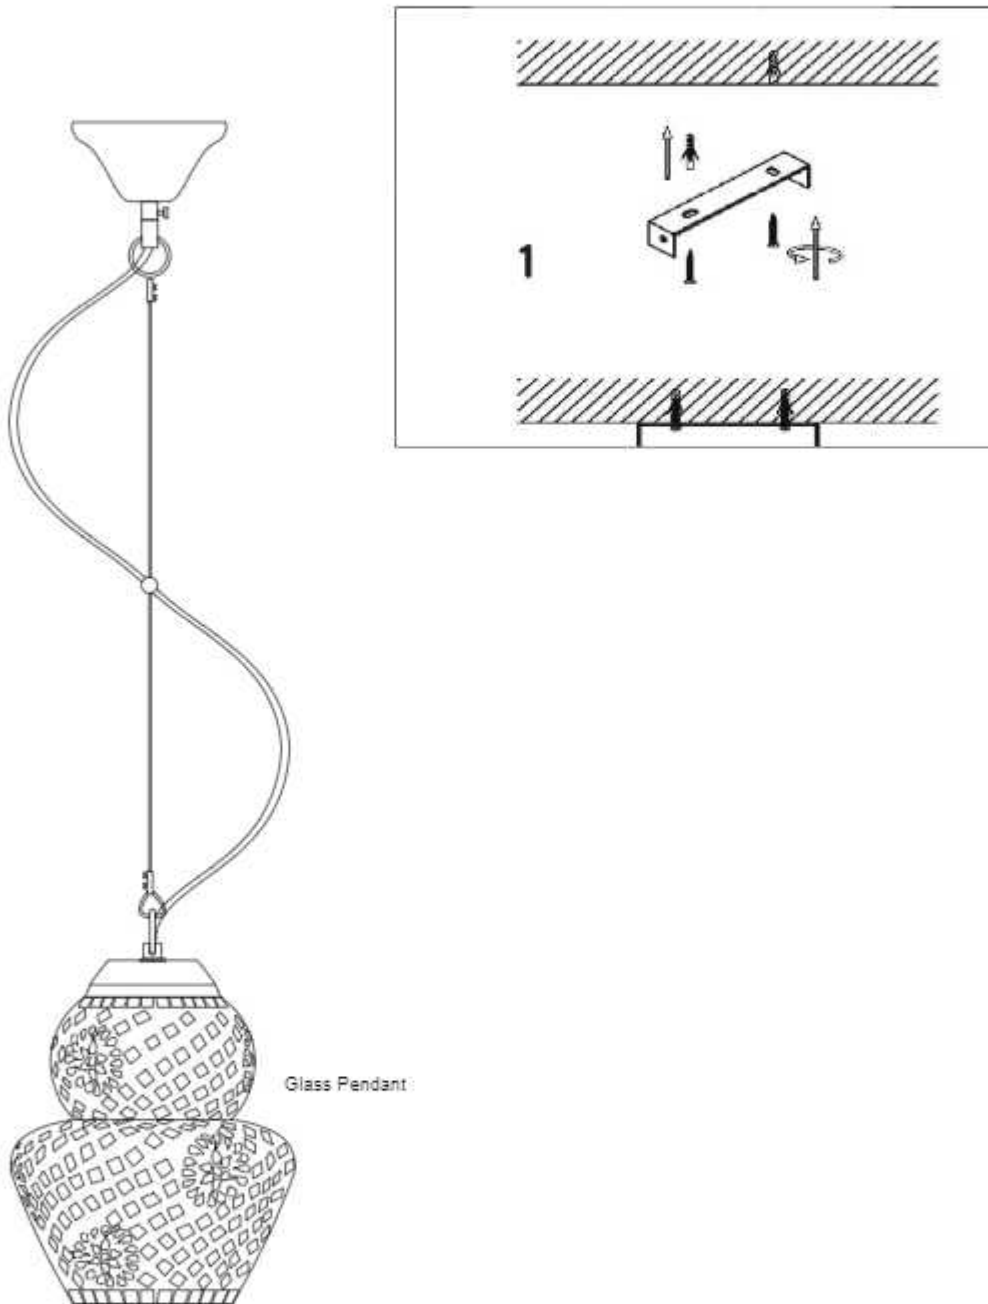

www.kapoorlampshades.com

Pasha Mosaic Glass Pendant Light

Product code: PENG2954

Kapoor Lampshades crafted mosaic pendant light will bring your room the flairs of the orient. Even unlit this crafted work of art, the mosaic ceiling light brings an eye-catching attraction to the room. Being made of vintage look metal with dull colouring and fine cut of coloured glass by expert craftsmanship, the ceiling light will last for generations. The Coloured glasses are used in the making for preventing fading or scratching. This pendant mosaic glass a light bulb for a better lighting. The pendant mosaic is also preferable as a hanging.

Product Specifications

Pack Content: 1 Pendant Light	Lighting Part: – Bulb
Model Number: PENG2954	Weight: 1.4 Kg
Dimensions (Inch): Length: 8, Width: 8, Height: 11.5	Base Material: Glass
Height minimum (Inch): 13	Base Colour: Multi
Height maximum (Inch): 32	Wire Length: 1.5 Meter
Holder & Type: E-27 Holder	Adjustable in height: Yes
Bulb Recommended: 40 W	Warranty: 6 months only manufacturing defect
Bulb Included: No	Including installation materials: Yes
Number of Bulb Required: – 1 Pc	

Dimensions

Glass Pendant

IMPORTANT SAFETY INSTRUCTIONS

These instructions are provided for your safety. Please read carefully and completely before beginning the assembly and installation of this lighting fixture.