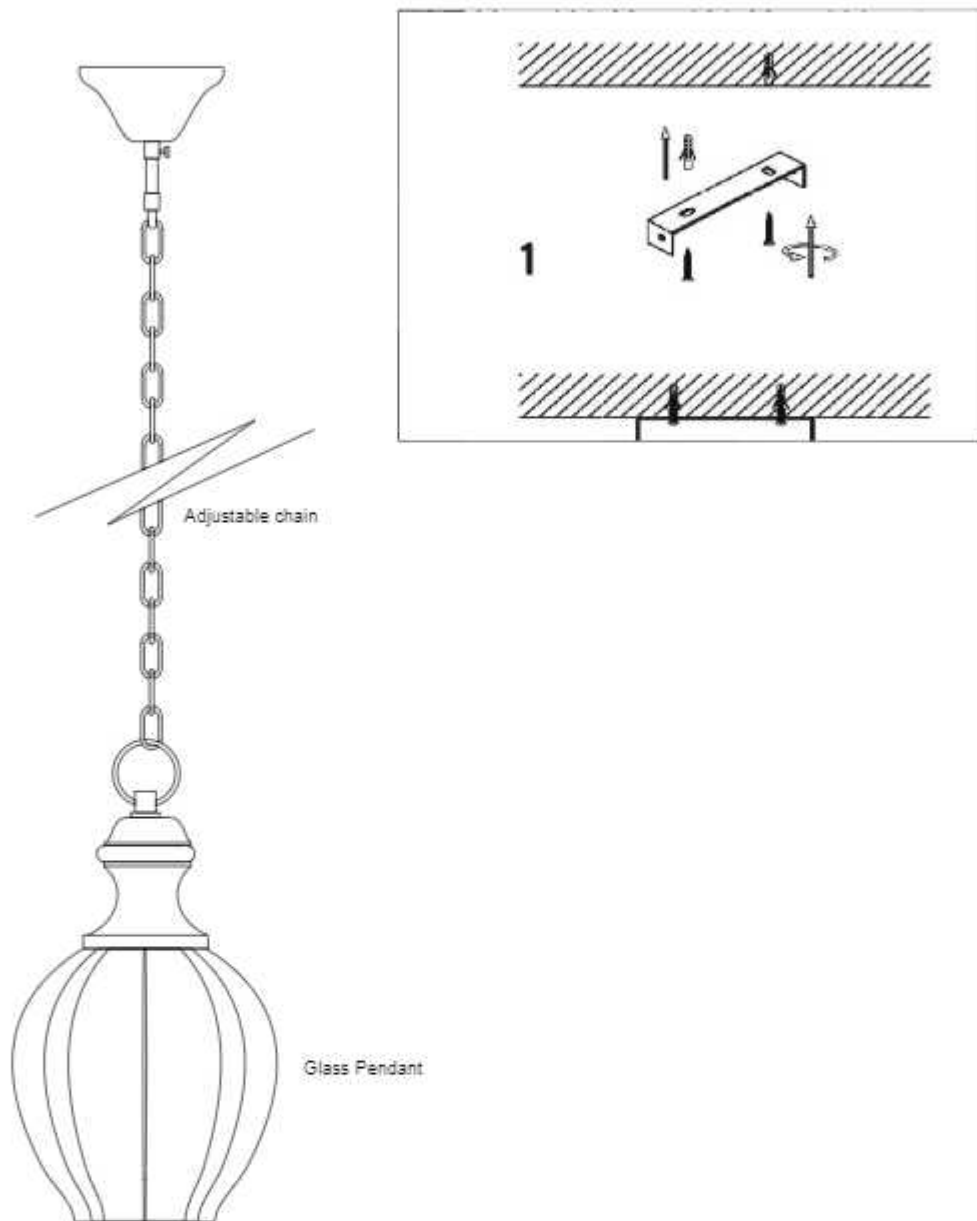

### Product Specifications

<b>Pack Content:</b> 1 Pendant Light	<b>Lighting Part:</b> – Bulb
<b>Model Number:</b> PENGM2956	<b>Weight:</b> 1 Kg
<b>Dimensions (Inch):</b> Length: 6.5, Width: 6.5, Height: 11.5	<b>Base Material:</b> Glass & Metal
<b>Height minimum (Inch):</b> 13	<b>Base Colour:</b> Amber & Brass
<b>Height maximum (Inch):</b> 32	<b>Wire Length:</b> 1.5 Meter
<b>Holder &amp; Type:</b> E-27 Holder	<b>Adjustable in height:</b> Yes
<b>Bulb Recommended:</b> 40 W	<b>Warranty:</b> 6 months only manufacturing defect
<b>Bulb Included:</b> No	<b>Including installation materials:</b> Yes
<b>Number of Bulb Required:</b> – 1 Pc	

### Product Dimensions

# Dimensions

Adjustable  
up to 36 inch

[www.kapoorlampshades.com](http://www.kapoorlampshades.com)

Installation Specifications

**Kapoor**  
LAMP SHADES

[www.kapoorlampshades.com](http://www.kapoorlampshades.com)

#### IMPORTANT SAFETY INSTRUCTIONS

These instructions are provided for your safety. Please read carefully and completely before beginning the assembly and installation of this lighting fixture.

- This lighting fixture is intended for indoor use only.
- Always place lighting fixture on a solid, level surface.
- For use with E14 (medium) base light bulbs only.
- To avoid the risk of fire, do not exceed the maximum wattage of 100W incandescent bulb, or 9W LED bulb, or 23W fluorescent (CFL) bulb, or 9W self-ballasted LED bulb. (Bulbs not included)