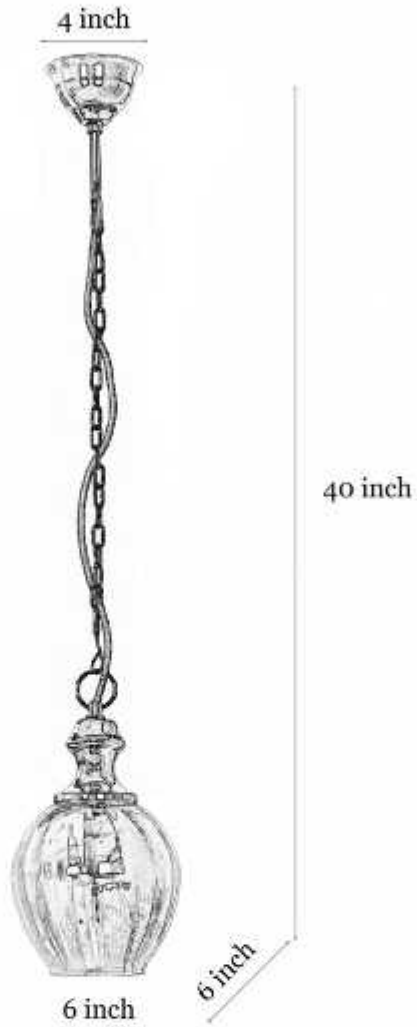

### Product Specifications

<b>Pack Content:</b> 1 Pendant Light	<b>Lighting Part:</b> – Bulb
<b>Model Number:</b> PENGM2956	<b>Weight:</b> 1 Kg
<b>Dimensions (Inch):</b> Length: 6.5, Width: 6.5, Height: 11.5	<b>Base Material:</b> Glass & Metal
<b>Height minimum (Inch):</b> 13	<b>Base Colour:</b> Amber & Brass
<b>Height maximum (Inch):</b> 32	<b>Wire Length:</b> 1.5 Meter
<b>Holder &amp; Type:</b> E-27 Holder	<b>Adjustable in height:</b> Yes
<b>Bulb Recommended:</b> 40 W	<b>Warranty:</b> 6 months only manufacturing defect
<b>Bulb Included:</b> No	<b>Including installation materials:</b> Yes
<b>Number of Bulb Required:</b> – 1 Pc	

### Product Dimensions

# Dimensions

Adjustable  
up to 36 inch

[www.kapoorlampshades.com](http://www.kapoorlampshades.com)

Installation Specifications

**Kapoor**  
LAMP SHADES

[www.kapoorlampshades.com](http://www.kapoorlampshades.com)