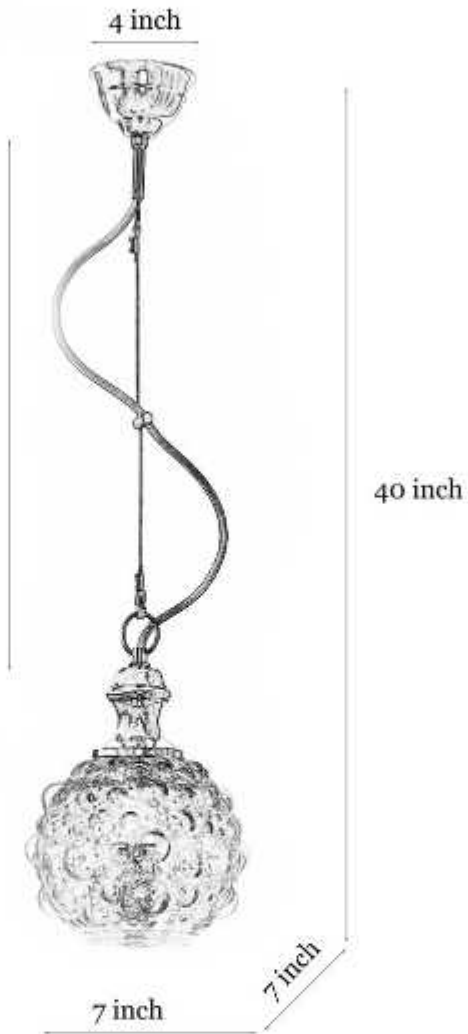

www.kapoorlampshades.com

Neka Clear Glass Pendant Light

Product code: PENGM2958

This beautiful light features textured amber glass that is perfect for setting the mood in any room. The sleek design is suitable for all areas, and the light looks great when paired with filament bulbs. Whether you're looking to add a touch of class to your home décor or wanting to create a warm and inviting atmosphere, the Angel Amber Pendant Light is the perfect solution.

Product Specifications

Pack Content: 1 Pendant Light	Lighting Part: – Bulb
Model Number: PENGM2958	Weight: 1 Kg
Dimensions (Inch): Length: 7.5, Width: 7.5, Height: 11.5	Base Material: Glass
Height minimum (Inch): 13	Base Colour: Clear
Height maximum (Inch): 32	Wire Length: 1.5 Meter
Holder & Type: E-27 Holder	Adjustable in height: Yes
Bulb Recommended: 40 W	Warranty: 6 months only manufacturing defect
Bulb Included: No	Including installation materials: Yes
Number of Bulb Required: – 1 Pc	

Dimensions

Adjustable
up to 36 inch

IMPORTANT SAFETY INSTRUCTIONS

These instructions are provided for your safety. Please read carefully and completely before beginning the assembly and installation of this lighting fixture.