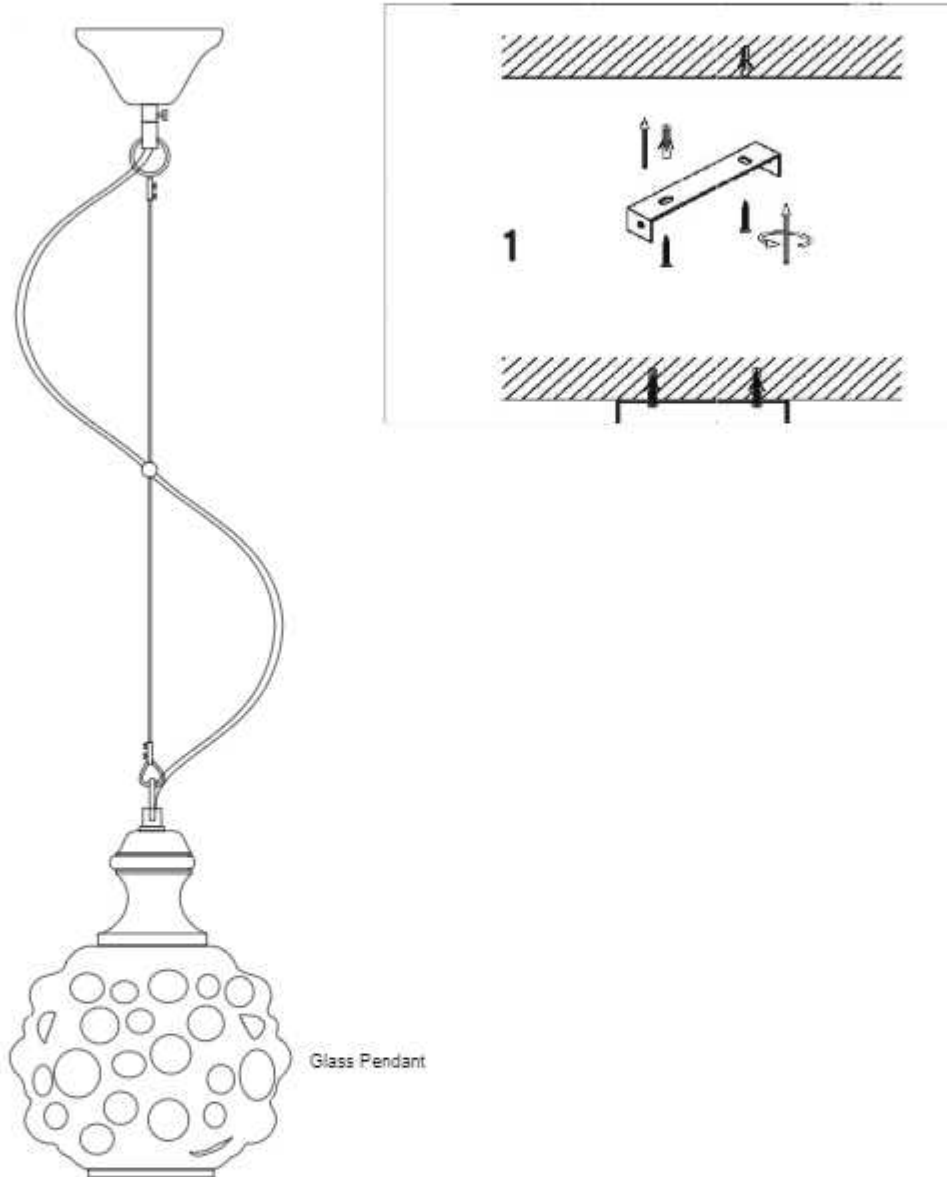

www.kapoorlampshades.com

Neka Clear Glass Pendant Light

Product code: PENGM2958

This beautiful light features textured amber glass that is perfect for setting the mood in any room. The sleek design is suitable for all areas, and the light looks great when paired with filament bulbs. Whether you're looking to add a touch of class to your home décor or wanting to create a warm and inviting atmosphere, the Angel Amber Pendant Light is the perfect solution.

Product Specifications

Pack Content: 1 Pendant Light	Lighting Part: – Bulb
Model Number: PENGM2958	Weight: 1 Kg
Dimensions (Inch): Length: 7.5, Width: 7.5, Height: 11.5	Base Material: Glass
Height minimum (Inch): 13	Base Colour: Clear
Height maximum (Inch): 32	Wire Length: 1.5 Meter
Holder & Type: E-27 Holder	Adjustable in height: Yes
Bulb Recommended: 40 W	Warranty: 6 months only manufacturing defect
Bulb Included: No	Including installation materials: Yes
Number of Bulb Required: – 1 Pc	

Dimensions

Adjustable
up to 36 inch

IMPORTANT SAFETY INSTRUCTIONS

These instructions are provided for your safety. Please read carefully and completely before beginning the assembly and installation of this lighting fixture.

- This lighting fixture is intended for indoor use only.
- Always place lighting fixture on a solid, level surface.
- For use with E14 (medium) base light bulbs only.
- To avoid the risk of fire, do not exceed the maximum wattage of 100W incandescent bulb, or 9W LED bulb, or 23W fluorescent (CFL) bulb, or 9W self-ballasted LED bulb. (Bulbs not included)