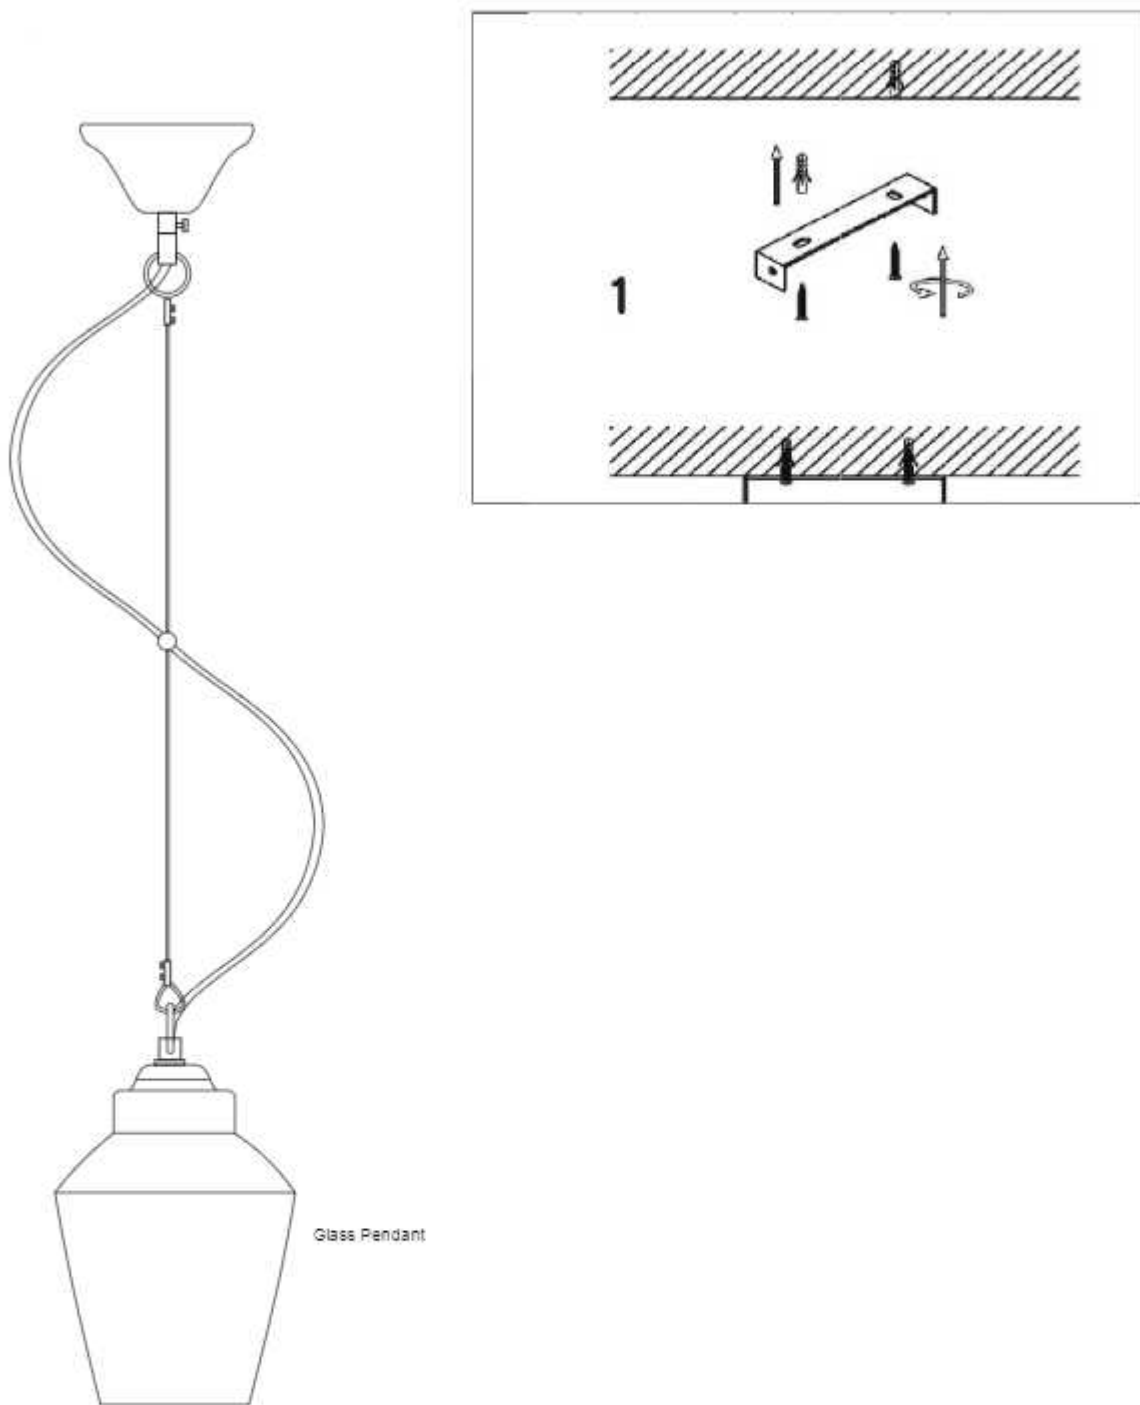

Product Specifications

Adjustable in height: Yes	Wire Length: 1.5 Meters
Height minimum (Inch) 13	Wire material: PVC
Height maximum (Inch): 40	Warranty: 6 Months
Base Material: Glass	Dimmable: No
Base Colour: Clear	Sensor: No
Holder Type: E27 Holder	Including installation materials: Yes
Plug Type: N/A	Package Contents: 1 Pc Pendant Light
Bulb Recommended: 40 Watt Incandescent	Product Net Weight (gm): 1100
Voltage: 220-240	
Bulb Included: No	
Number of Bulb Required: 1 Bulb	
Lighting Part: Incandescent Bulb, LED	
Control: N/A	
Knock Down: No	

www.kapoorlampshades.com

Dimensions

Adjustable
up to 36 inch

Kapoor
LAMP SHADES

www.kapoorlampshades.com

Glass Pendant

IMPORTANT SAFETY INSTRUCTIONS

These instructions are provided for your safety. Please read carefully and completely before beginning the assembly and installation of this lighting fixture.

- This lighting fixture is intended for indoor use only.
- Always place lighting fixture on a solid, level surface.
- For use with E27 (medium) base light bulbs only.
- To avoid the risk of fire, do not exceed the maximum wattage of 100W incandescent bulb, or 9W LED bulb, or 23W fluorescent (CFL) bulb, or 9W self-ballasted LED bulb. (Bulbs not included)