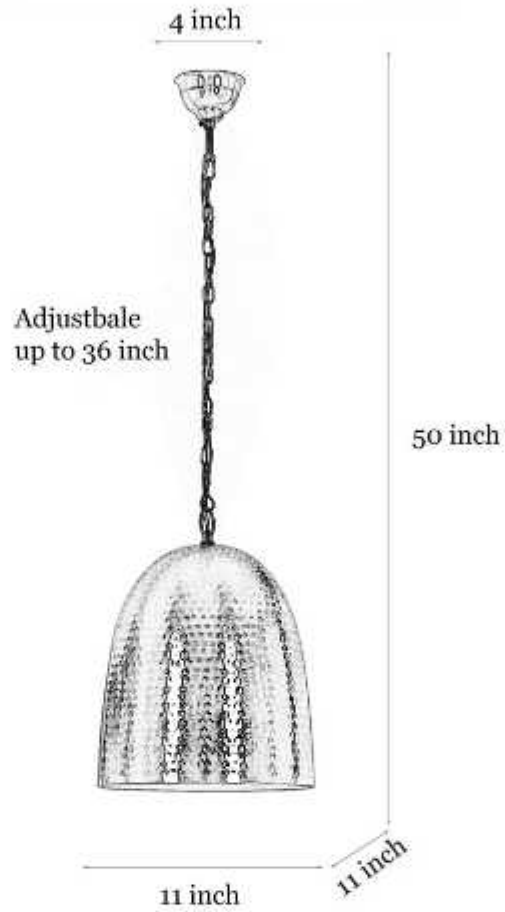

Dimensions

www.kapoorlampshades.com