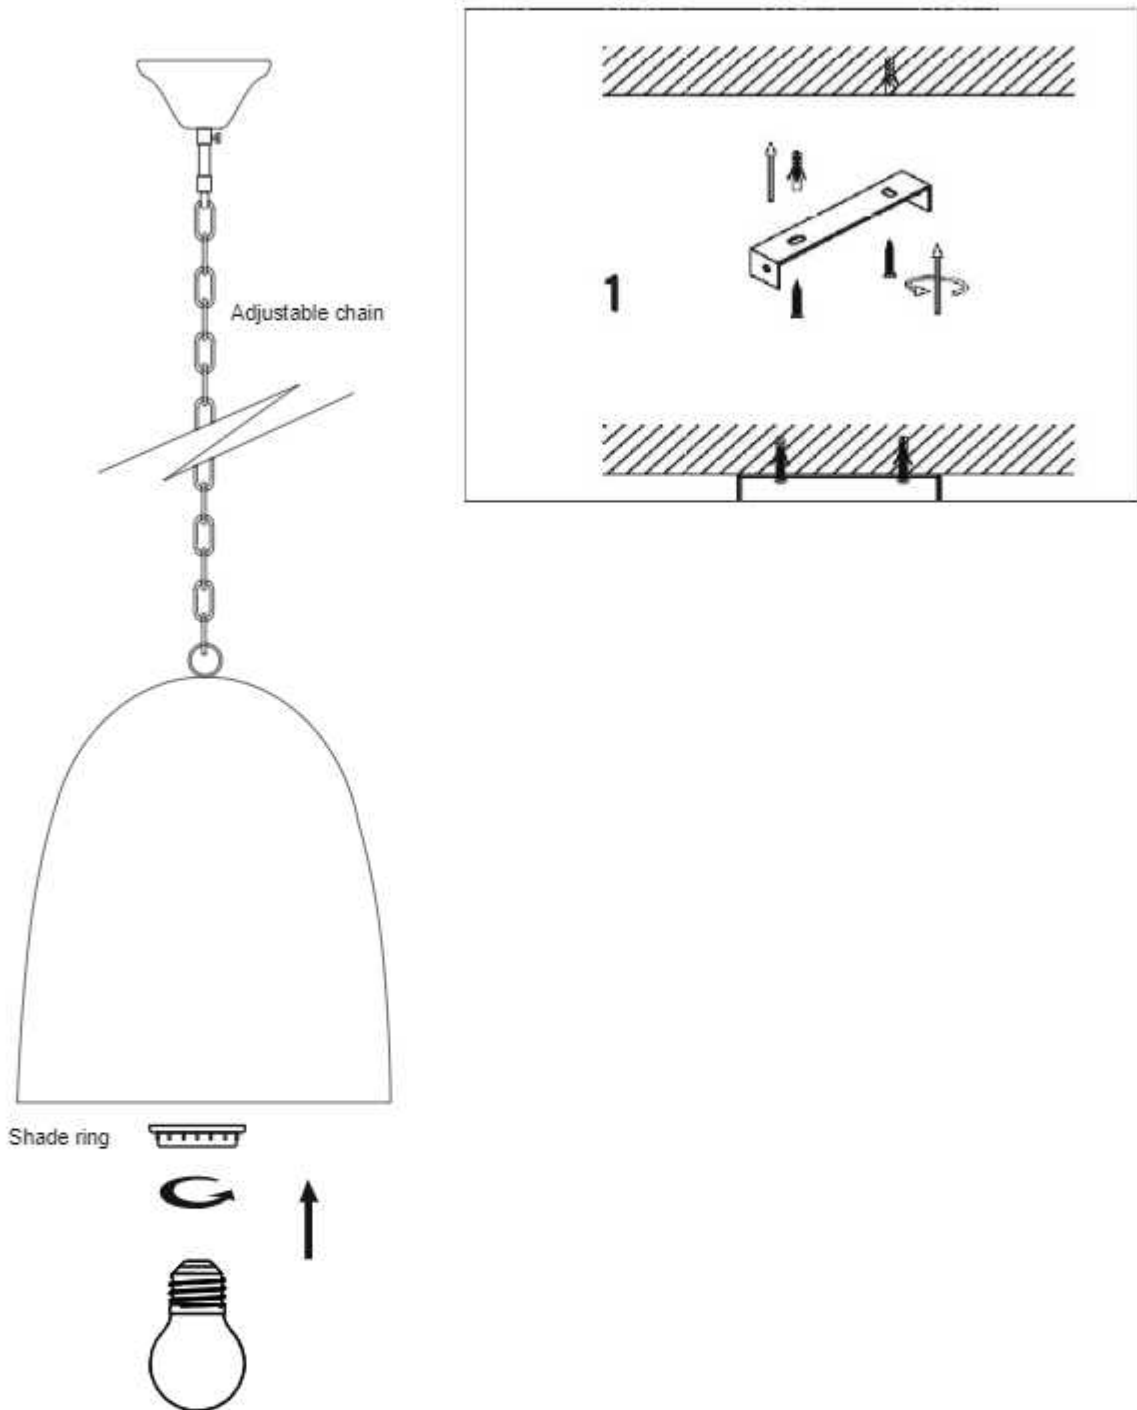

www.kapoorlampshades.com

Malia Rose Gold Hammered Metal Pendant Light

Product code: PENIDNMET30828-MR

This stylish design will compliment your room and provide the lighting you need, perfect for contemporary spaces. It can be placed singly or in a group of two or more to add more visual impact. These pendants will add a stylish touch to your home decor. These pendant lamps will not only brighten up the decor of your home but also adorn it with their immense beauty and classy appeal. Crafted from rose gold hammered meta. Black PVC Cable. Height adjustable at point of installation.

Product Specifications

Pack Content: 1 Pendant Light	Lighting Part: – Bulb
Model Number: PENIDNMET30828-MR	Weight: 2.5 Kg
Dimensions (Inch): Length: 10.8, Width: 10.8, Height: 14	Base Material: Metal
Height minimum (Inch): 14	Base Colour: Rose Gold
Height maximum (Inch): 53	Wire Length: 1.5 Meter
Holder & Type: E-27 Holder	Adjustable in height: Yes
Bulb Recommended: 40 W	Warranty: 6 months only manufacturing defect
Bulb Included: No	Including installation materials: Yes
Number of Bulb Required: – 1 Pc	

Dimensions

www.kapoorlampshades.com

IMPORTANT SAFETY INSTRUCTIONS

These instructions are provided for your safety. Please read carefully and completely before beginning the assembly and installation of this lighting fixture.