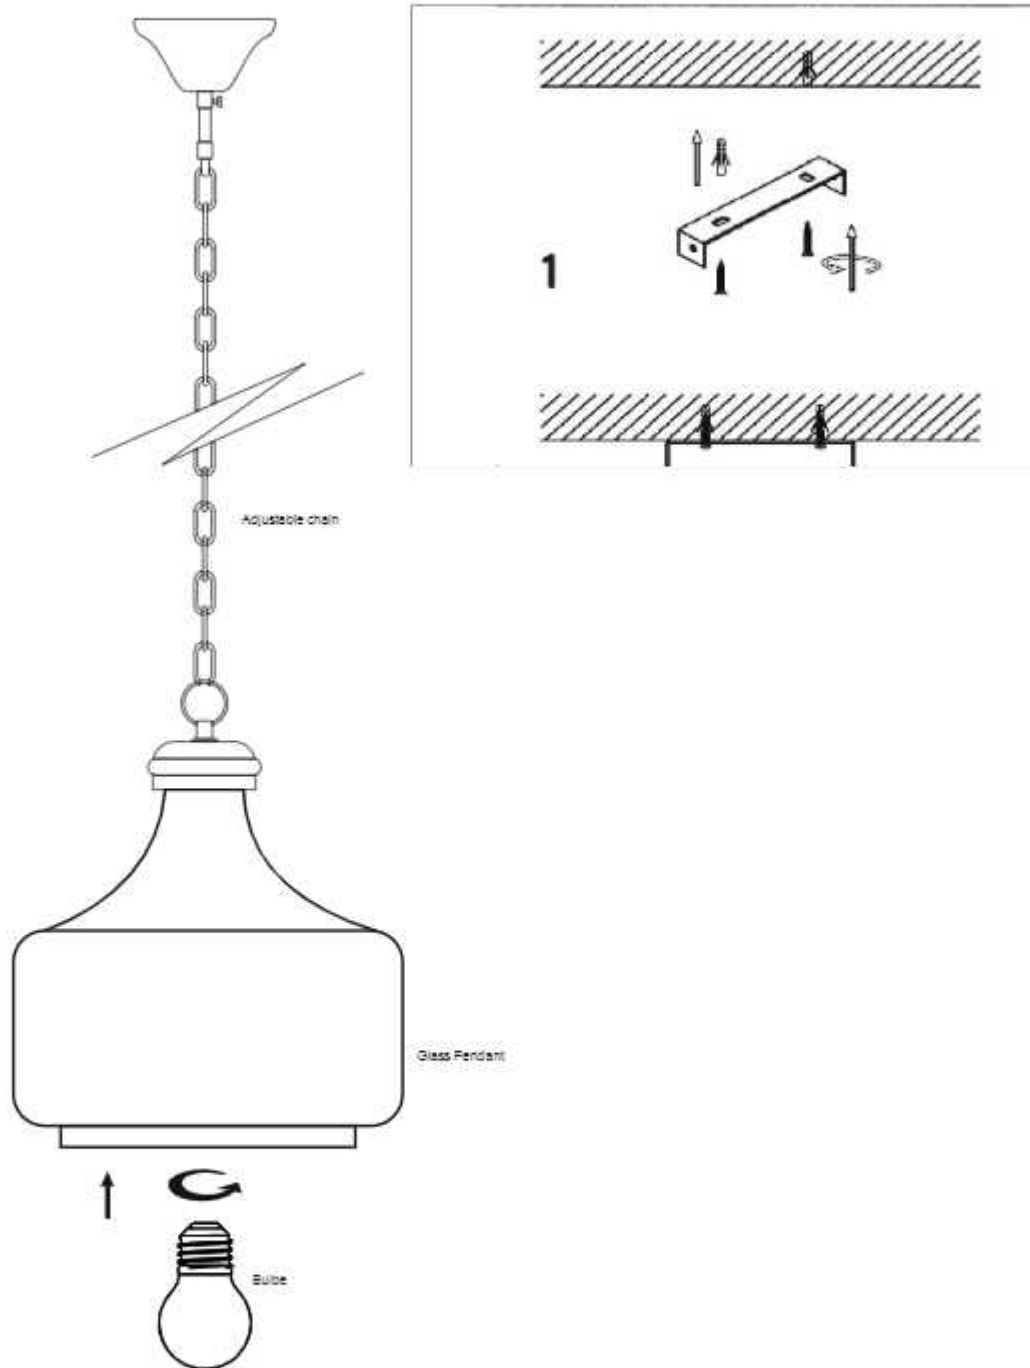

Kapoor
LAMP SHADES

www.kapoorlampshades.com