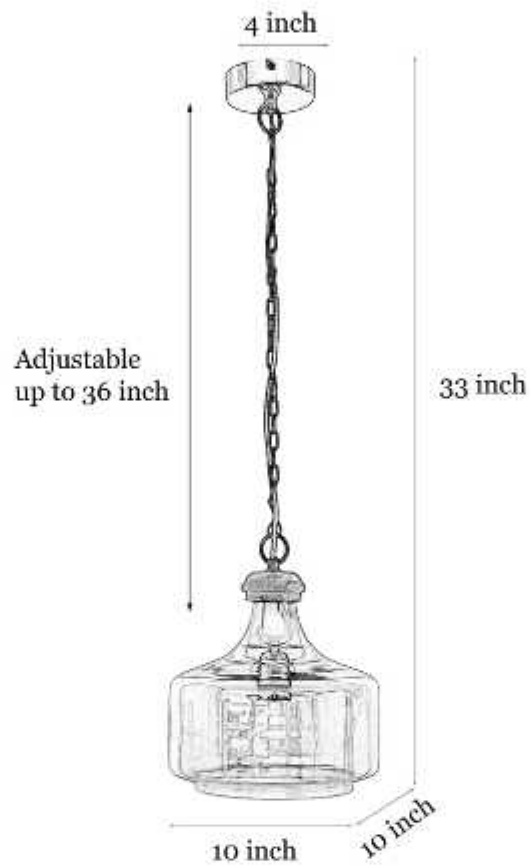

Dimensions

Kapoor
LAMP SHADES
www.kapoorlampshades.com