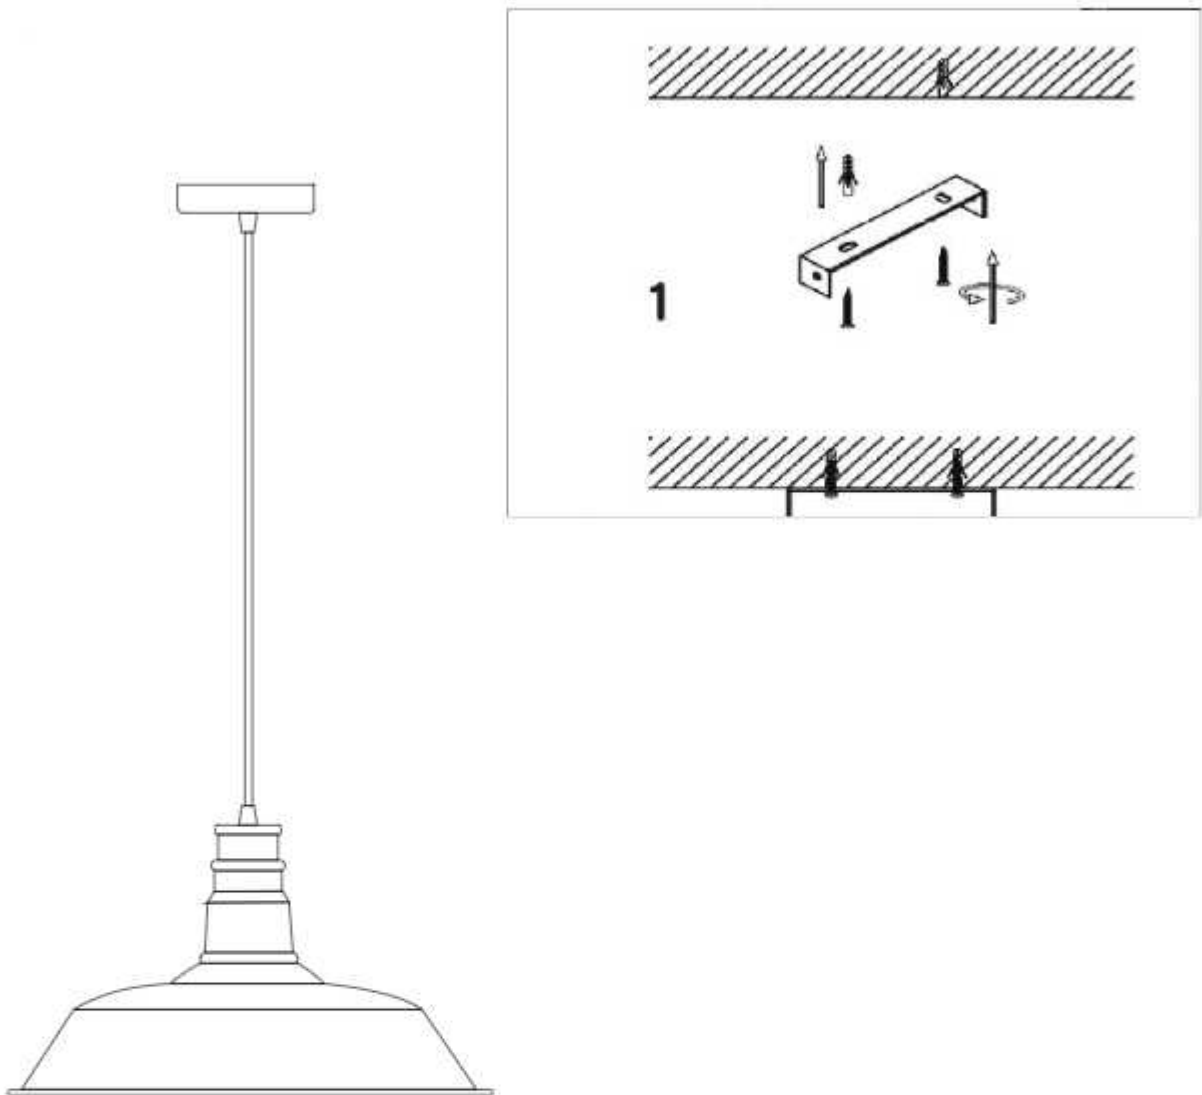

Shade ring

Kapoor
LAMP SHADES

www.kapoorlampshades.com