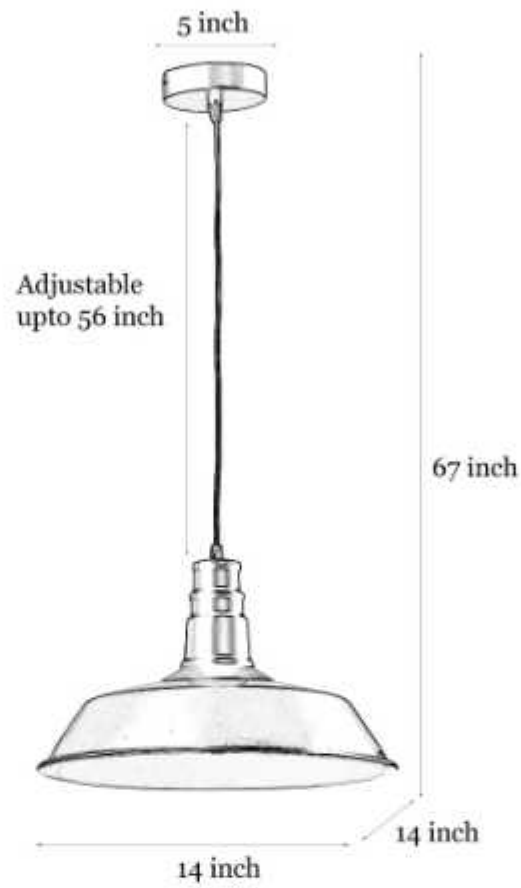

Dimensions