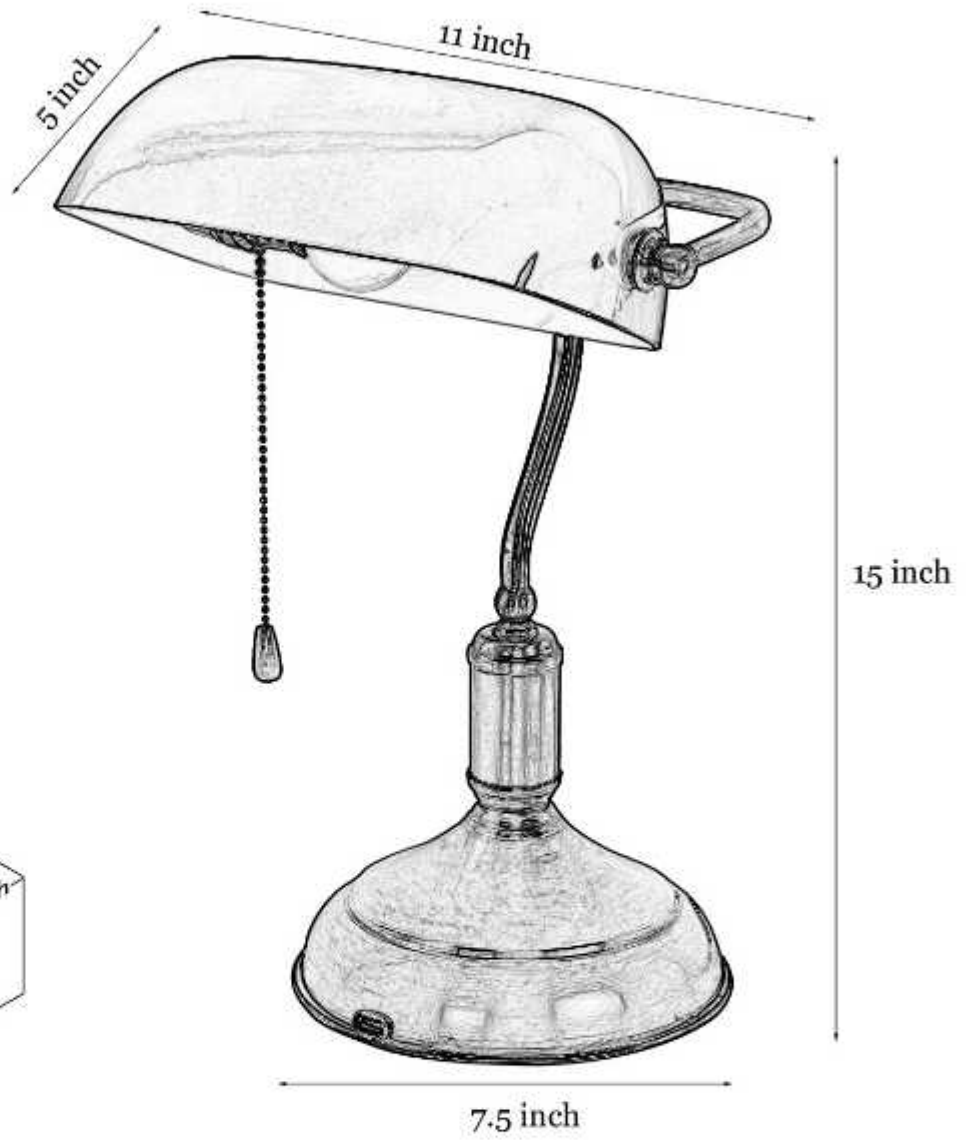

Product Specifications

Pack Content: 1 Study Lamp	Number of Bulb Required: – 1 Pc
Model Number: STDKE040813-USB	Lighting Part: – LED/ CFL /Bulb
Dimensions (Inch): Length: 11, Width: 7.5, Height: 15	Weight: 2.9 Kg
Holder & Type: E-27 Holder	Base Material: Mild Steel & Glass
Bulb Recommended: 40 W	Base Colour: Brass Antique & Green
Bulb Included: No	Wire Length: 1.5 Meter

Dimensions

Kapoor

LAMP SHADES

IMPORTANT SAFETY INSTRUCTIONS

These instructions are provided for your safety. Please read carefully and completely before beginning the assembly and installation of this lighting fixture.