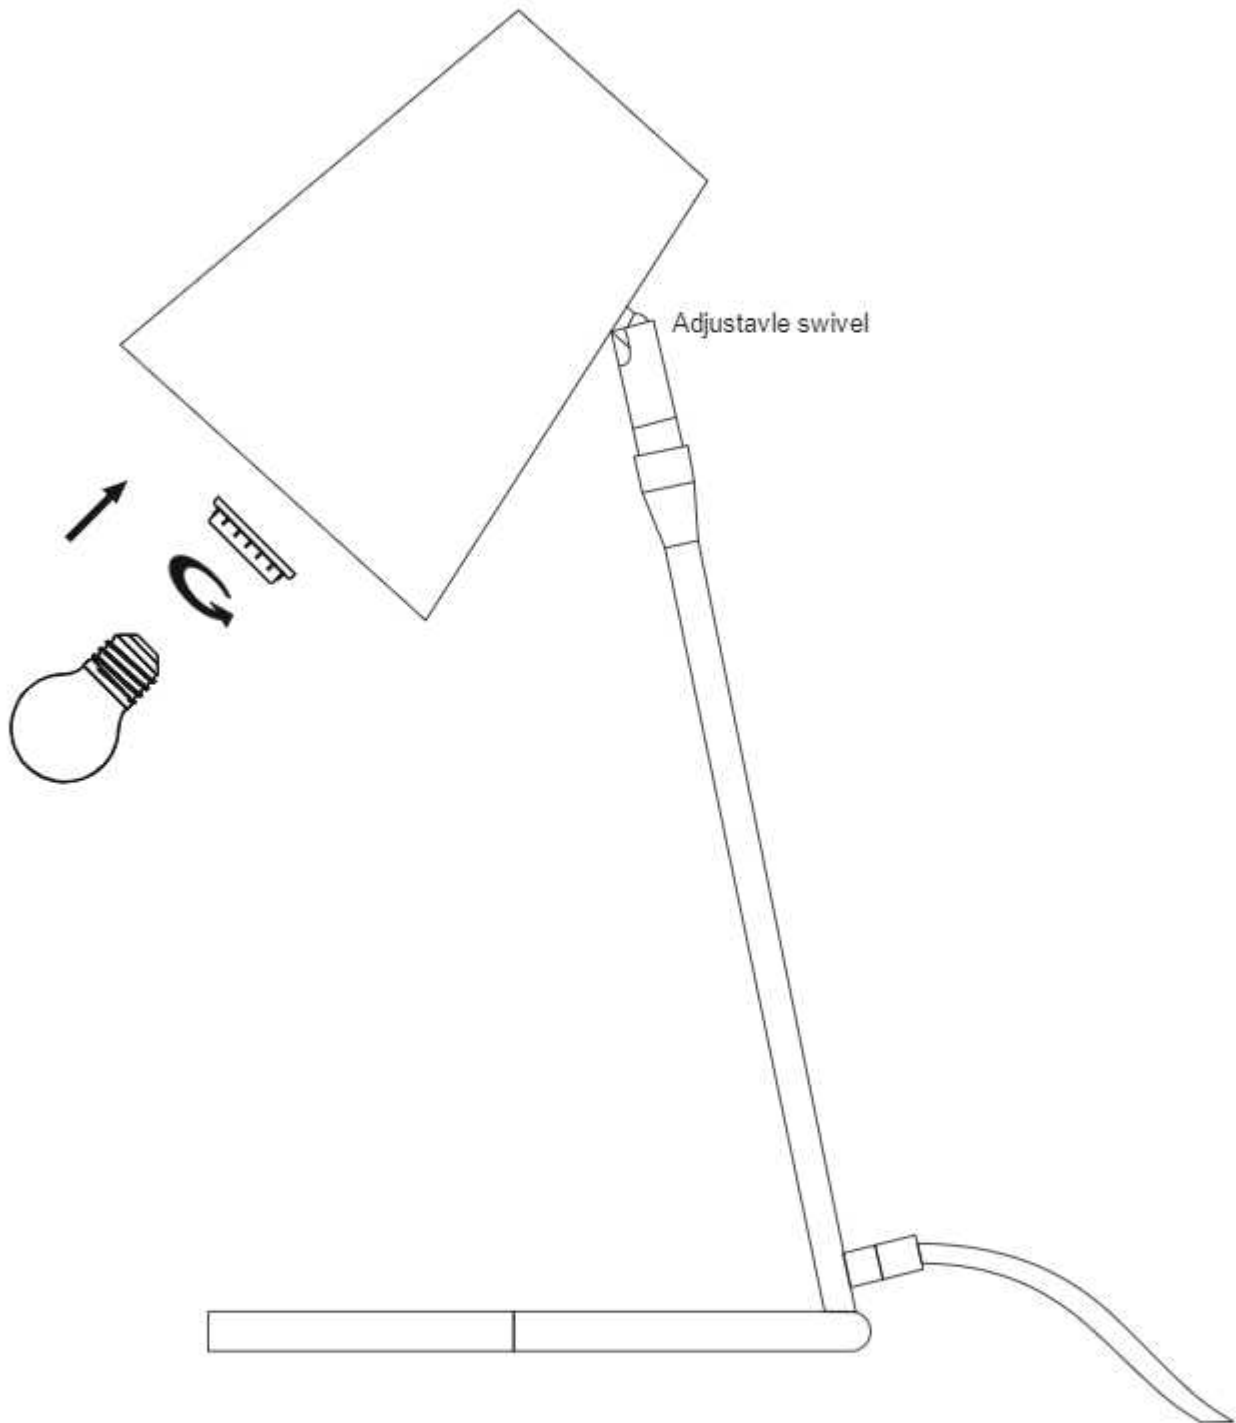

### Product Specifications

---

Adjustable in height: No	Control: On/Off Switch
Base Material: Metal	Knock Down: No
Base Colour: Black & Gold	Wire Length: 1.5 Meters
Shade Material: N/A	Wire material: PVC
Shade Colour: N/A	Warranty: 6 Months
Shade Dimensions (Inch): N/A	Dimmable: No
Holder Type: E27 Holder	Sensor: NO
Plug Type: 2 Pin Plug	Including installation materials: Yes
Bulb Recommended: 40 Watt Incandescent	Package Contents: 1 Pc Study Lamp
Voltage: 220-240	Product Net Weight (gm): 800
Bulb Included: No	
Number of Bulb Required: 1 Bulb	
Lighting Part: Incandescent Bulb, LED	

#### IMPORTANT SAFETY INSTRUCTIONS

These instructions are provided for your safety. Please read carefully and completely before beginning the assembly and installation of this lighting fixture.

- This lighting fixture is intended for indoor use only.
- Always place lighting fixture on a solid, level surface.
- For use with E27 (medium) base light bulbs only.
- To avoid the risk of fire, do not exceed the maximum wattage of 100W incandescent bulb, or 9W LED bulb, or 23W fluorescent (CFL) bulb, or 9W self-ballasted LED bulb. (Bulbs not included)