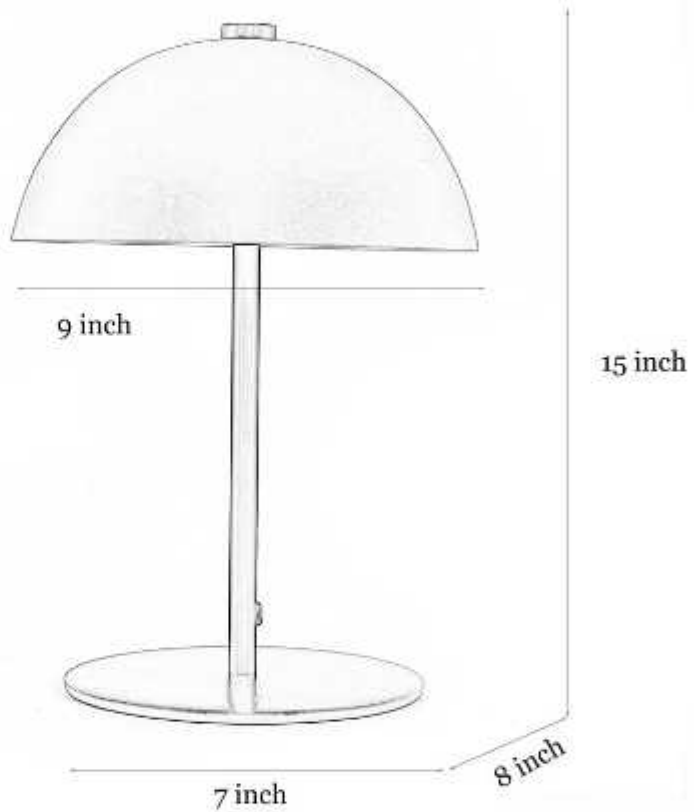

Dimensions

www.kapoorlampshades.com