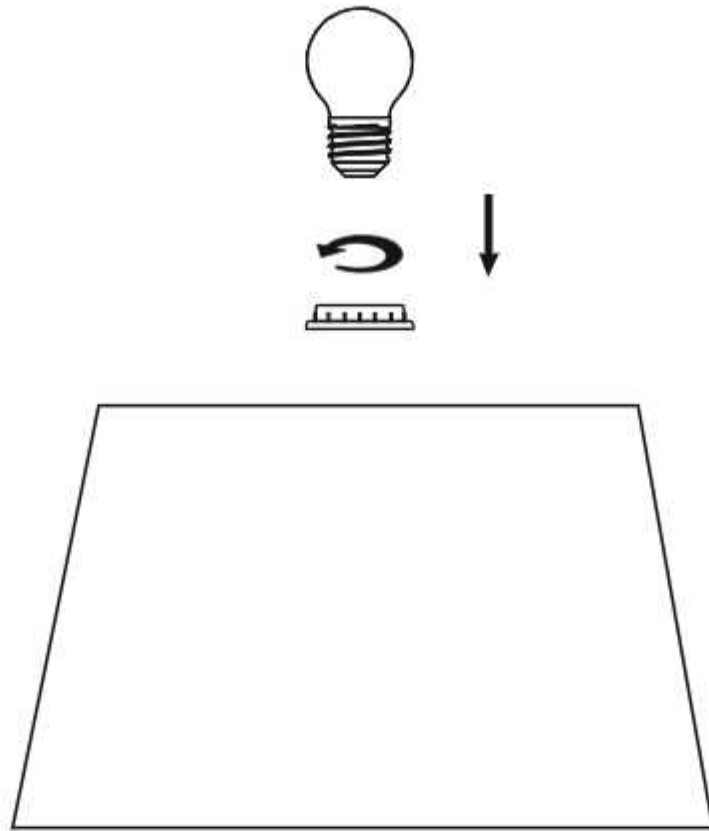

Lampholder

Kapoor
LAMP SHADES

www.kapoorlampshades.com