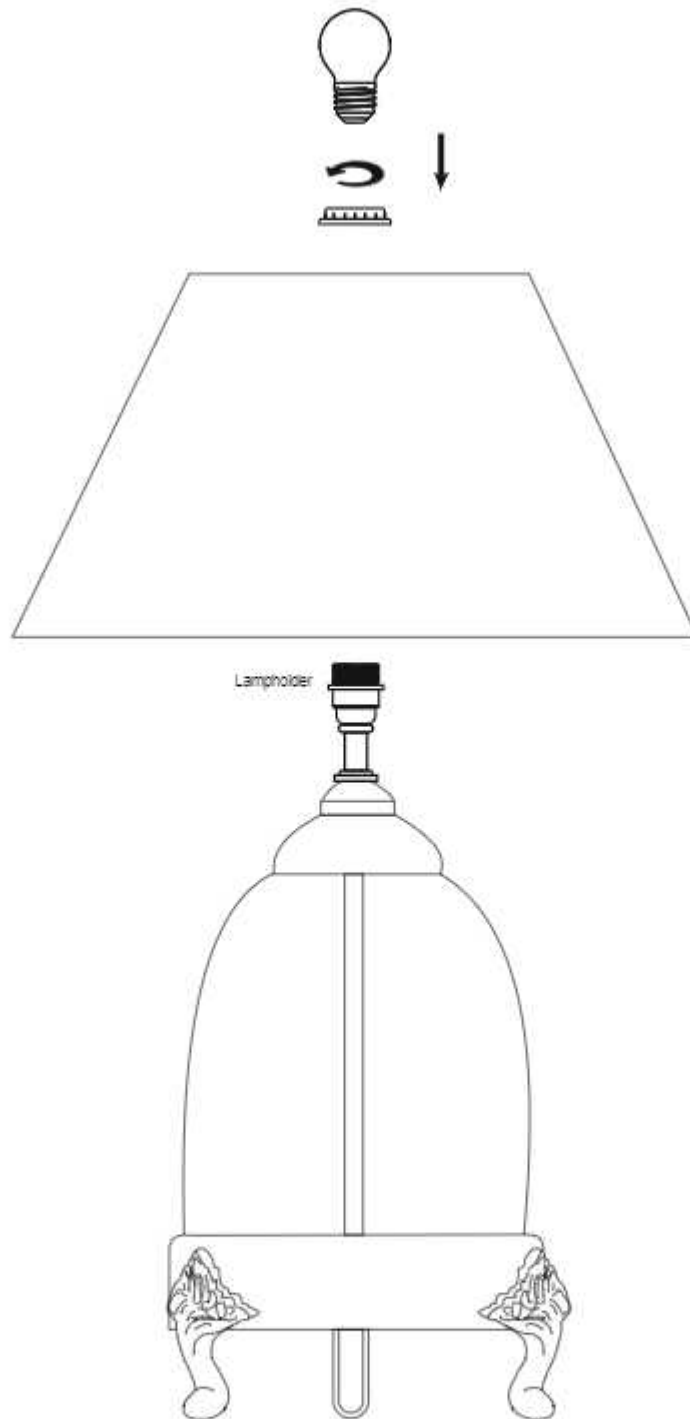

## Serenity Amber Glass Table Lamp With Maroon Cotton Shade

Product code: **TABGM2665-MH**

A perfect addition to any professional setting. This stunning lamp exudes confidence and sophistication, instantly elevating your workspace or office decor. The warm amber glass base is complemented by a rich maroon cotton shade, creating a visually striking contrast that demands attention. Illuminate your professional environment with style and poise, and make a statement of unwavering professionalism with this exquisite table lamp.

### Product Specifications

---

Adjustable in height: No	Lighting Part: Bulb, LED
Base Material: Glass & Metal	Control: ON / OFF Switch
Base Colour: Amber & Chrome	Knock Down: NO
Shade Material: Cotton	Wire Length: 1.5 Meters
Shade Colour: Maroon	Wire material: PVC
Shade Dimensions (Inch): Diameter: 16 x Height: 8	Warranty: 6 Months
Holder Type: E27 Holder	Dimmable: No
Plug Type: 2 Pin Plug	Sensor: No
Bulb Recommended: 40 Watt	Including installation materials: Yes
Voltage: 220	Package Contents: 1 Table Lamp with 1 Shade
Bulb Included: No	Product Net Weight (gm): 2500
Number of Bulb Required: 1	

# Dimensions

**Kapoor**  
LAMP SHADES

[www.kapoorlampshades.com](http://www.kapoorlampshades.com)

#### IMPORTANT SAFETY INSTRUCTIONS

These instructions are provided for your safety. Please read carefully and completely before beginning the assembly and installation of this lighting fixture.

- This lighting fixture is intended for indoor use only.
- Always place lighting fixture on a solid, level surface.
- For use with E27 (medium) base light bulbs only.
- To avoid the risk of fire, do not exceed the maximum wattage of 100W incandescent bulb, or 9W LED bulb, or 23W fluorescent (CFL) bulb, or 9W self-ballasted LED bulb. (Bulbs not included)