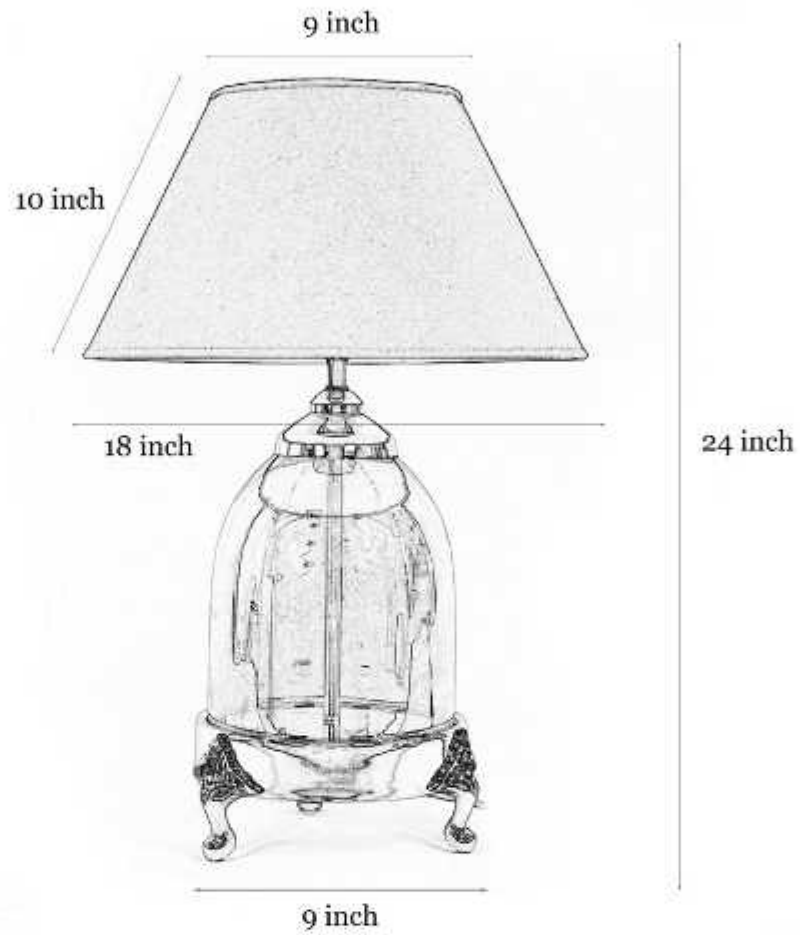

Dimensions

Kapoor
LAMP SHADES

www.kapoorlampshades.com