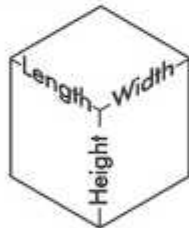

Dimensions