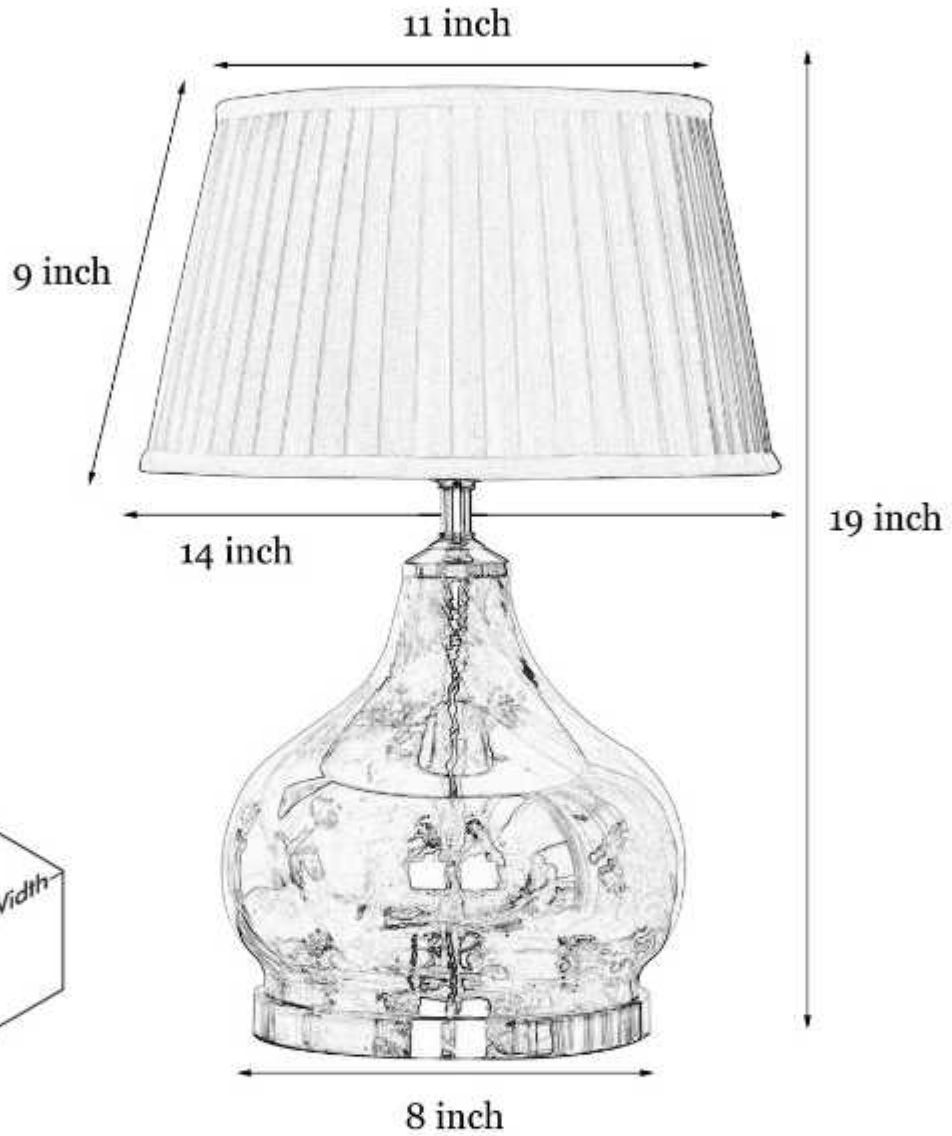

Dimensions