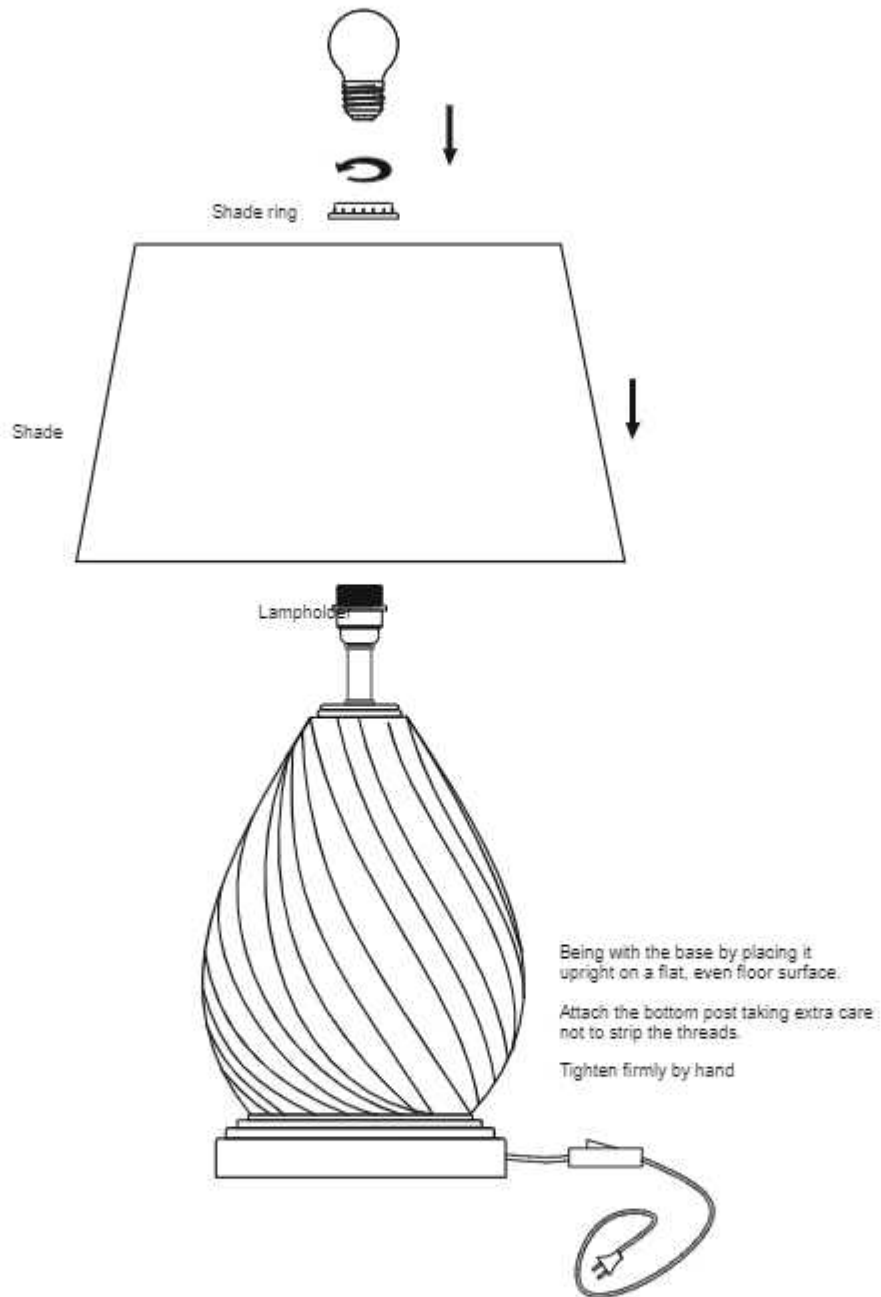

### Product Specifications

<p><b>Pack Content:</b> 1 Table Lamp</p> <p><b>Model Number:</b> TABGM2845</p> <p><b>Dimensions (Inch):</b> Length: 14, Width: 14, Height: 22</p> <p><b>Base Material:</b> Glass &amp; Metal</p> <p><b>Base Colour:</b> Amber &amp; Chrome</p> <p><b>Shade Material:</b> Linen</p> <p><b>Shade Colour:</b> Natural</p> <p><b>Shade Dimensions (Inch):</b> Bottom: 14, Top: 11, Slant Height: 9</p> <p><b>Cable material:</b> PVC</p> <p><b>Holder &amp; Type:</b> E-27 Holder</p> <p><b>Bulb Recommended:</b> 40 W</p> <p><b>Voltage:</b> 230 V</p>	<p><b>Knock Down:</b> No</p> <p><b>Bulb Included:</b> No</p> <p><b>Number of Bulb Required:</b> – 1 Bulb</p> <p><b>Lighting Part:</b> – LED/ CFL /Bulb</p> <p><b>Control:</b> On/Off Switch – In the Cord</p> <p><b>Weight:</b> 1.7 Kg</p> <p><b>Cable:</b> Yes, Cable with Plug on Product</p> <p><b>Cable Length:</b> 1.5 Meter</p> <p><b>Adjustable in height:</b> Not In Height Adjustable</p> <p><b>Warranty:</b> 6 months only manufacturing defect</p> <p><b>Including installation materials:</b> Yes</p>
---	---

Dimensions

**Kapoor**  
LAMP SHADES

[www.kapoorlampshades.com](http://www.kapoorlampshades.com)

#### IMPORTANT SAFETY INSTRUCTIONS

These instructions are provided for your safety. Please read carefully and completely before beginning the assembly and installation of this lighting fixture.

- This lighting fixture is intended for indoor use only.
- Always place lighting fixture on a solid, level surface.
- For use with E14 (medium) base light bulbs only.
- To avoid the risk of fire, do not exceed the maximum wattage of 100W incandescent bulb, or 9W LED bulb, or 23W fluorescent (CFL) bulb, or 9W self-ballasted LED bulb. (Bulbs not included)