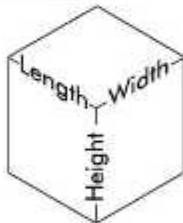

### Product Specifications

<b>Pack Content:</b> 1 Table Lamp	<b>Bulb Included:</b> No
<b>Model Number:</b> TABIDNALU40851	<b>Number of Bulb Required:</b> – 1 Bulb
<b>Dimensions (Inch):</b> Length: 14, Width: 14, Height: 24	<b>Lighting Part:</b> – LED/ CFL /Bulb
<b>Base Material:</b> Metal	<b>Control:</b> On/Off Switch – In the Cord
<b>Base Colour:</b> Chrome	<b>Weight:</b> 1.8 Kg
<b>Shade Material:</b> Cotton	<b>Cable:</b> Yes, Cable With Plug on Product
<b>Shade Colour:</b> Multi	<b>Cable Length:</b> 1.5 Meter
<b>Shade Dimensions (Inch):</b> Bottom: 14, Top: 11, Slant Height: 8	<b>Adjustable in height:</b> Not In Height Adjustable
<b>Cable material:</b> PVC	<b>Warranty:</b> 6 months only manufacturing defect
<b>Holder &amp; Type:</b> E-27 Holder	<b>Including installation materials:</b> Yes
<b>Bulb Recommended:</b> 40 W	
<b>Voltage:</b> 230 V	
<b>Knock Down:</b> Yes	

# Dimensions