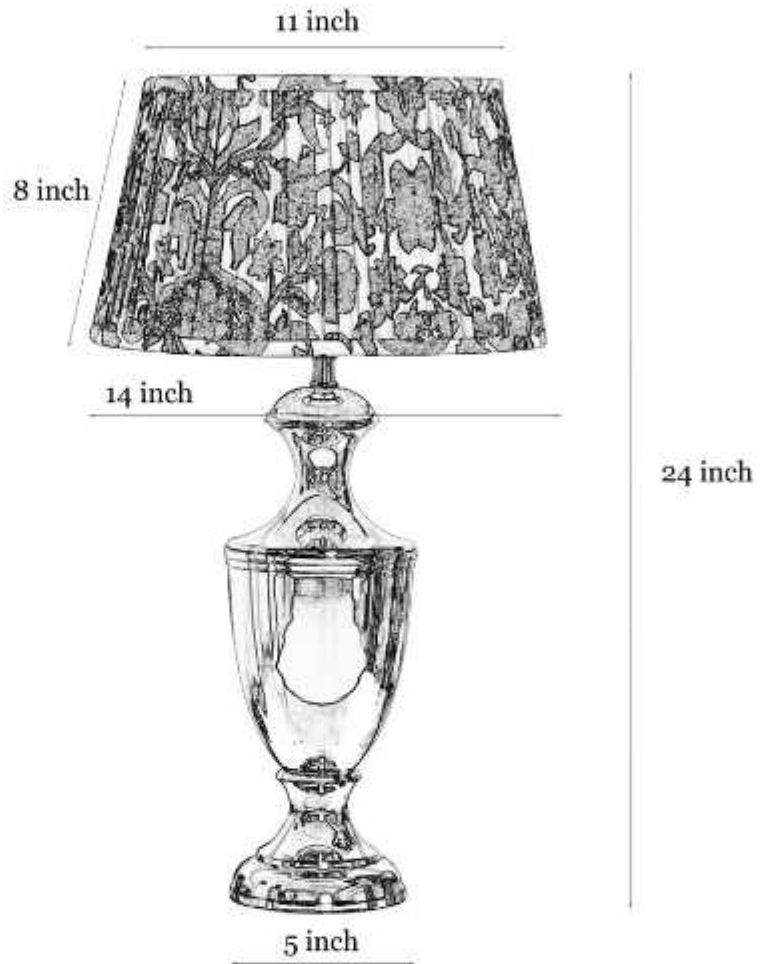

## Emlyn Chrome Finish Metal Table Lamp with Cotton White Shade

Product code: TABIDNALU40851

This classic handcrafted design table lamp is an ideal lighting solution for your study room, drawing room, living room or any other spaces within your home, Office & studio, adding character and charm whilst creating perfect task lighting for your requirements. Impart a Rich Look And Trendy Style To Your Table Lighting With Our Stylish Range Of Colonial Lamps. These Lamps Not Only Illuminate Your Table Space But Also Gives It A Classy Look. With A Compact Shape And Beautiful Make, These Lamps Are Easy To Keep On Any Table By Saving The Floor Space. Table Lamp features white cotton fabric shade on brass finish metal and clear glass lamp base; ON/OFF function is operated by ON/OFF Inline Switch.

### Product Specifications

<b>Pack Content:</b> 1 Table Lamp	<b>Bulb Included:</b> No
<b>Model Number:</b> TABIDNALU40851	<b>Number of Bulb Required:</b> – 1 Bulb
<b>Dimensions (Inch):</b> Length: 14, Width: 14, Height: 24	<b>Lighting Part:</b> – LED/ CFL /Bulb
<b>Base Material:</b> Metal	<b>Control:</b> On/Off Switch – In the Cord
<b>Base Colour:</b> Chrome	<b>Weight:</b> 1.8 Kg
<b>Shade Material:</b> Cotton	<b>Cable:</b> Yes, Cable With Plug on Product
<b>Shade Colour:</b> Multi	<b>Cable Length:</b> 1.5 Meter
<b>Shade Dimensions (Inch):</b> Bottom: 14, Top: 11, Slant Height: 8	<b>Adjustable in height:</b> Not In Height Adjustable
<b>Cable material:</b> PVC	<b>Warranty:</b> 6 months only manufacturing defect
<b>Holder &amp; Type:</b> E-27 Holder	<b>Including installation materials:</b> Yes
<b>Bulb Recommended:</b> 40 W	
<b>Voltage:</b> 230 V	
<b>Knock Down:</b> Yes	

# Dimensions