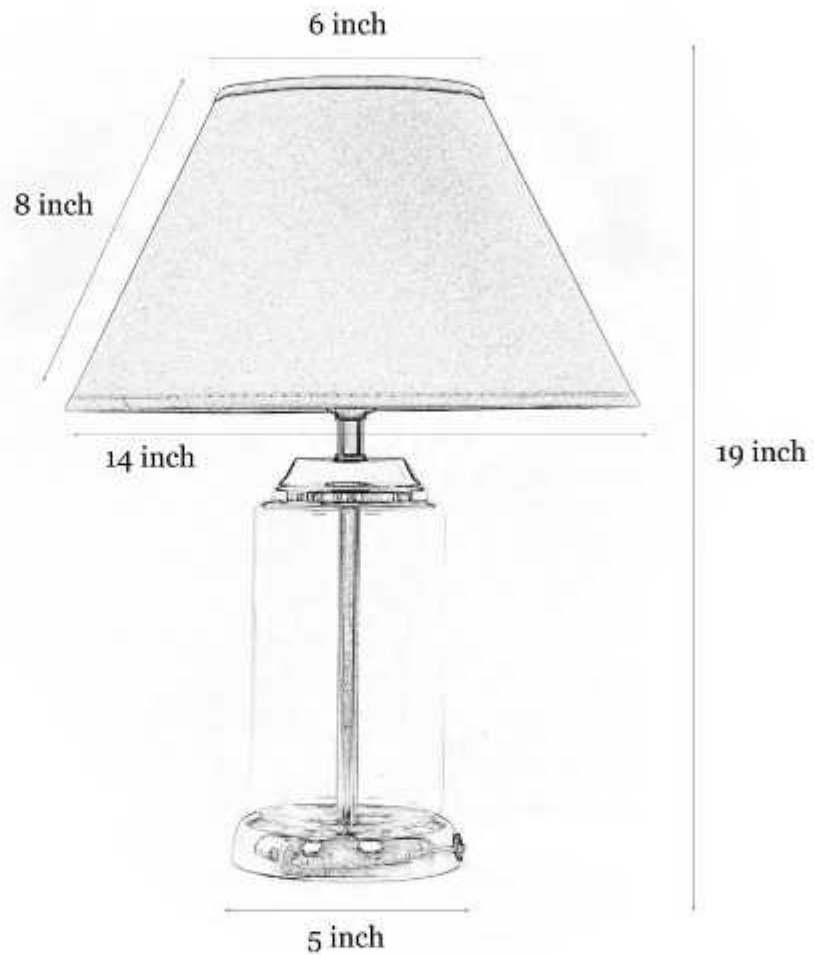

Dimensions

Kapoor
LAMP SHADES

www.kapoorlampshades.com