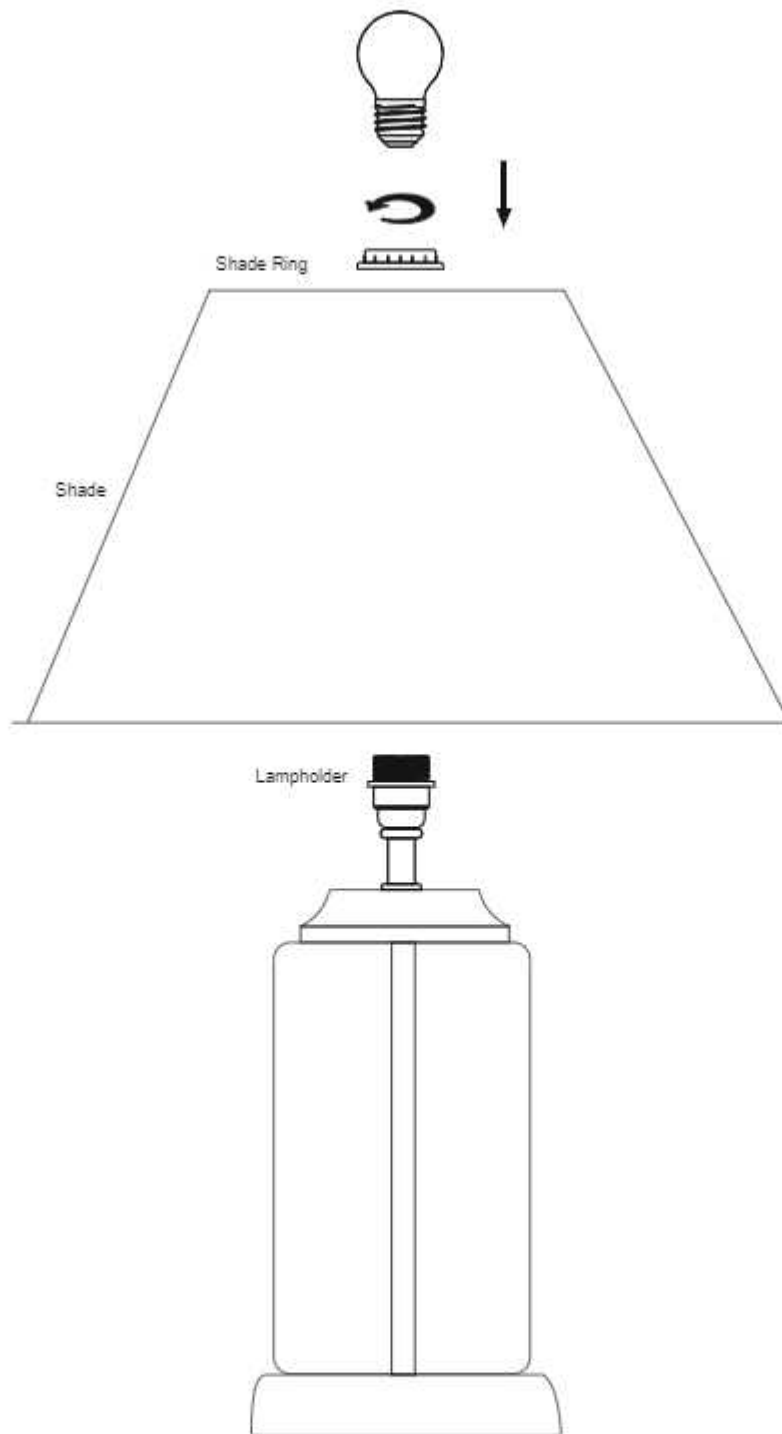

www.kapoorlampshades.com

Duffield Clear Glass Table Lamp With Grey Cotton Shade

Product code: **TABIDNGL2413**

The Duffield Clear Glass Table Lamp with Grey Cotton Shade exudes elegance and sophistication, perfect for any professional setting. Its clear glass base adds a touch of modernity, while the sleek grey cotton shade complements any decor scheme flawlessly. Illuminate your workspace or office with confidence as this lamp effortlessly combines style and functionality.

Product Specifications

<p>Adjustable in height: No</p> <p>Base Material: Glass</p> <p>Base Colour: Transparent</p> <p>Shade Material: Cotton</p> <p>Shade Colour: Grey</p> <p>Shade Dimensions (Inch): Diameter: 14 x Height: 9</p> <p>Holder Type: E27 Holder</p> <p>Plug Type: 2 Pin Plug</p> <p>Bulb Recommended: 40 Watt</p> <p>Voltage: 220</p> <p>Bulb Included: No</p> <p>Number of Bulb Required: 1</p>	<p>Lighting Part: Bulb, LED</p> <p>Control: ON / OFF Switch</p> <p>Knock Down: NO</p> <p>Wire Length: 1.5 Meters</p> <p>Wire material: PVC</p> <p>Warranty: 6 Months</p> <p>Dimmable: No</p> <p>Sensor: No</p> <p>Including installation materials: Yes</p> <p>Package Contents: 1 Table Lamp with 1 Shade</p> <p>Product Net Weight (gm): 1500</p>
--	---

Dimensions

Kapoor
LAMP SHADES

www.kapoorlampshades.com

IMPORTANT SAFETY INSTRUCTIONS

These instructions are provided for your safety. Please read carefully and completely before beginning the assembly and installation of this lighting fixture.

- This lighting fixture is intended for indoor use only.
- Always place lighting fixture on a solid, level surface.
- For use with E27 (medium) base light bulbs only.
- To avoid the risk of fire, do not exceed the maximum wattage of 100W incandescent bulb, or 9W LED bulb, or 23W fluorescent (CFL) bulb, or 9W self-ballasted LED bulb. (Bulbs not included)