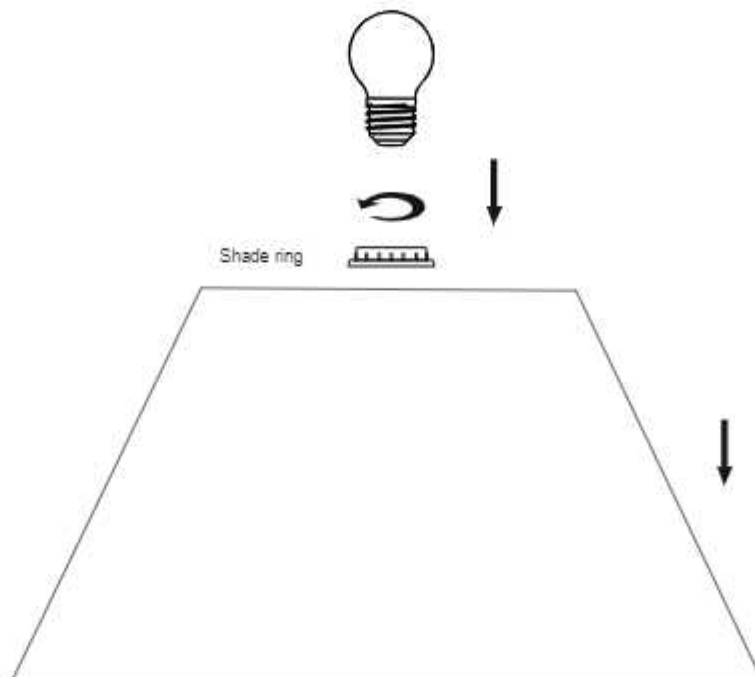

Installation Specifications

Kapoor
LAMP SHADES

www.kapoorlampshades.com