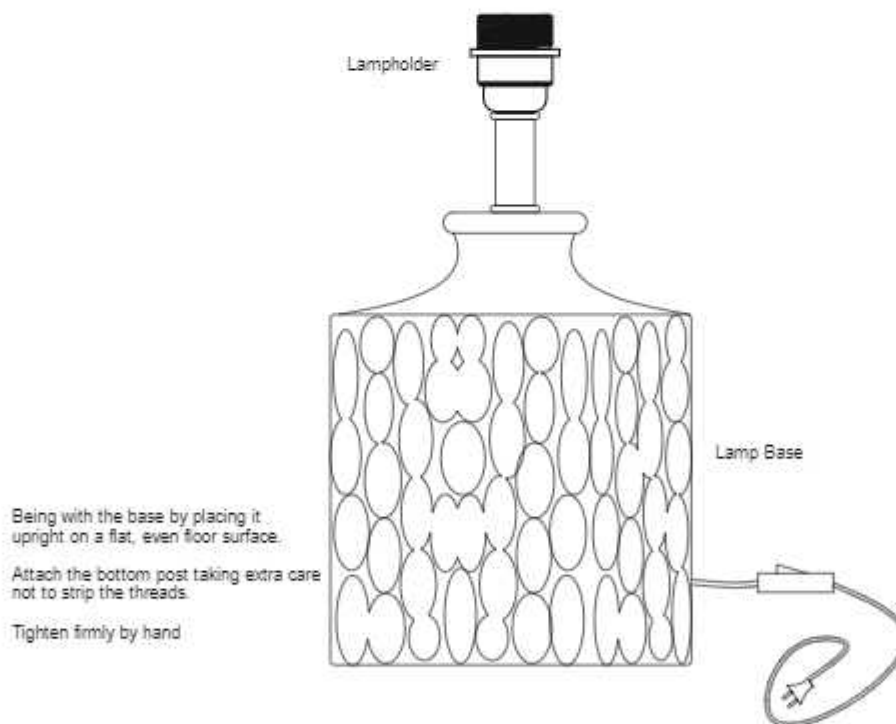

Installation Specifications

Kapoor
LAMP SHADES

www.kapoorlampshades.com