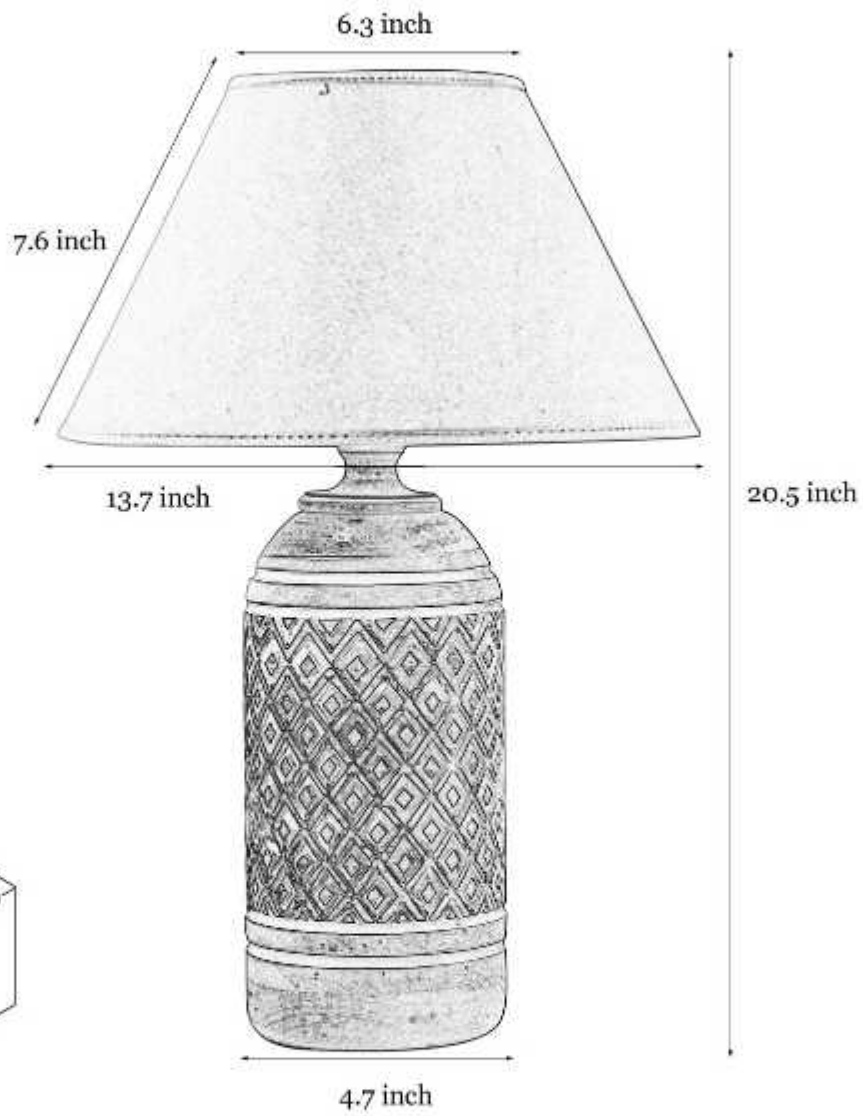

Dimensions

Kapoor
LAMP SHADES

www.kapoorlampshades.com