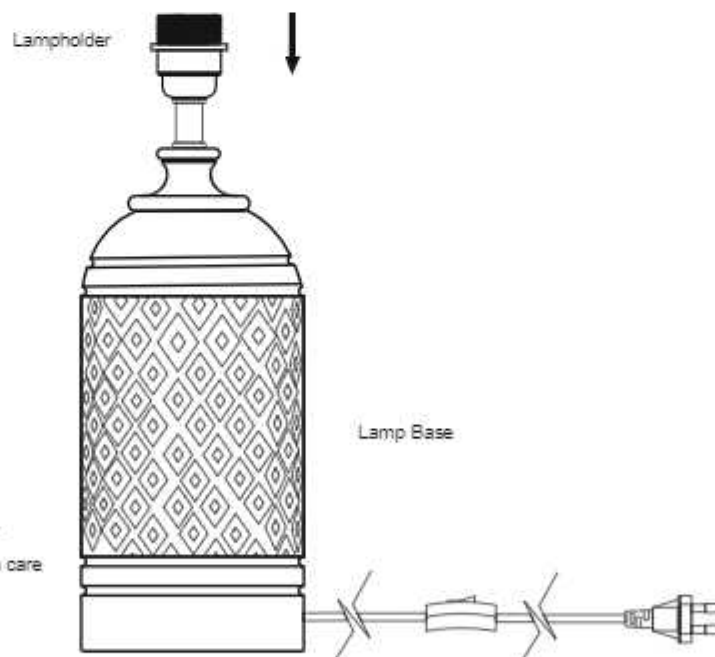

Bring with the base by placing it upright on a flat, even floor surface.

Attach the bottom post taking extra care not to strip the threads.

Tighten firmly by hand