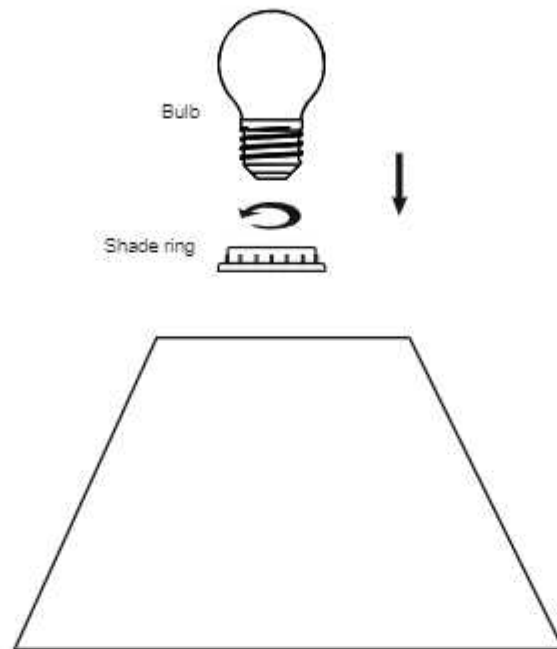

Product Specifications

Pack Content: 1 Table Lamp	Knock Down: No
Model Number: TABIDNWD2287	Bulb Included: No
Dimensions (Inch): Length: 14, Width: 14, Height: 20.5	Number of Bulb Required: – 1 Bulb
Base Material: Wood	Lighting Part: – LED/ CFL /Bulb
Base Colour: Distress White	Control: On/Off Switch – In the Cord
Shade Material: Cotton	Weight: 2.9 Kg
Shade Colour: Beige	Cable: Yes, Cable With Plug on Product
Shade Dimensions (Inch): Bottom: 14, Top: 6.3, Slant Height: 7.6	Cable Length: 1.5 Meter
Cable material: PVC	Adjustable in height: Not In Height Adjustable
Holder & Type: E-27 Holder	Warranty: 6 months only manufacturing defect
Bulb Recommended: 40 W	Including installation materials: Yes
Voltage: 230 V	

www.kapoorlampshades.com

Dimensions

Kapoor
LAMP SHADES

www.kapoorlampshades.com

Bring with the base by placing it upright on a flat, even floor surface.

Attach the bottom post taking extra care not to strip the threads.

Tighten firmly by hand

IMPORTANT SAFETY INSTRUCTIONS

These instructions are provided for your safety. Please read carefully and completely before beginning the assembly and installation of this lighting fixture.