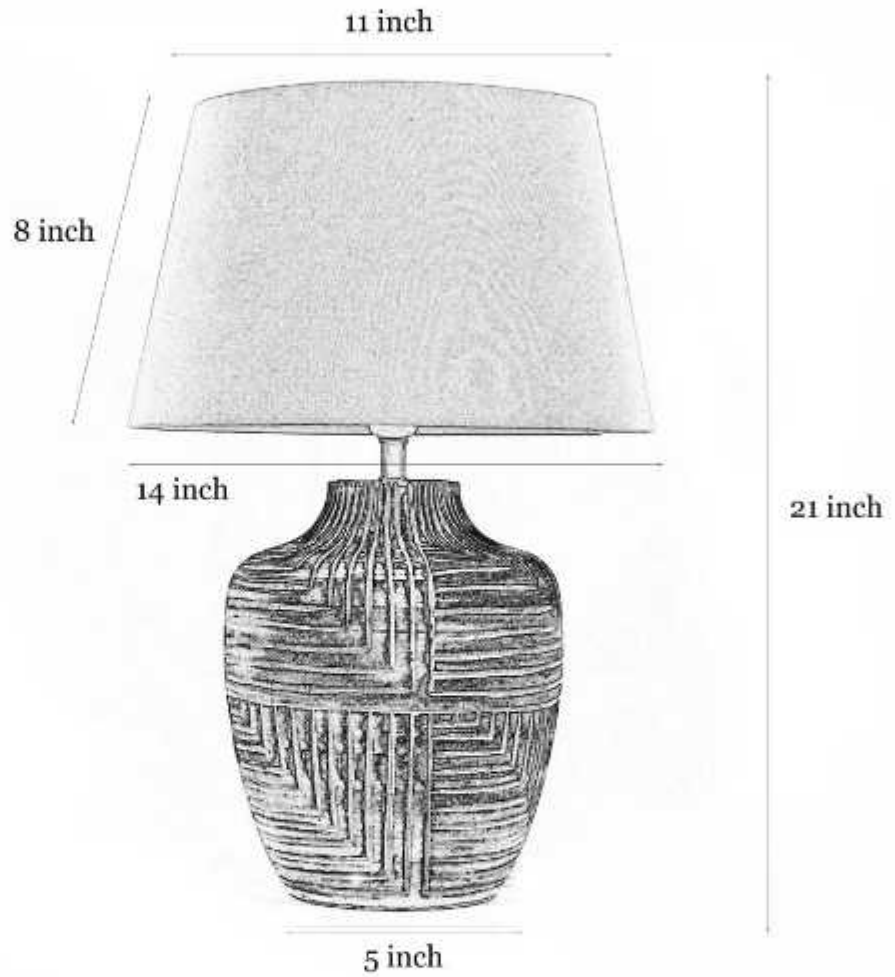

Dimensions

Kapoor
LAMP SHADES

www.kapoorlampshades.com