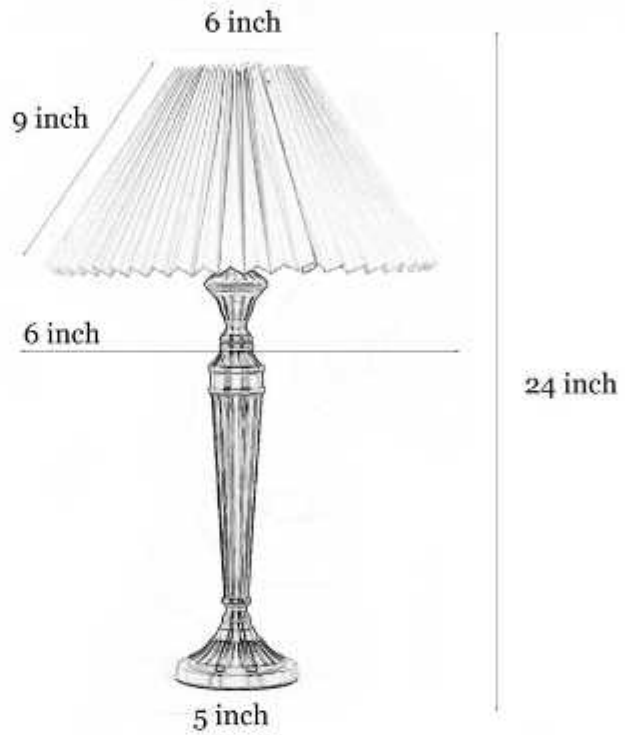

Dimensions

www.kapoorlampshades.com