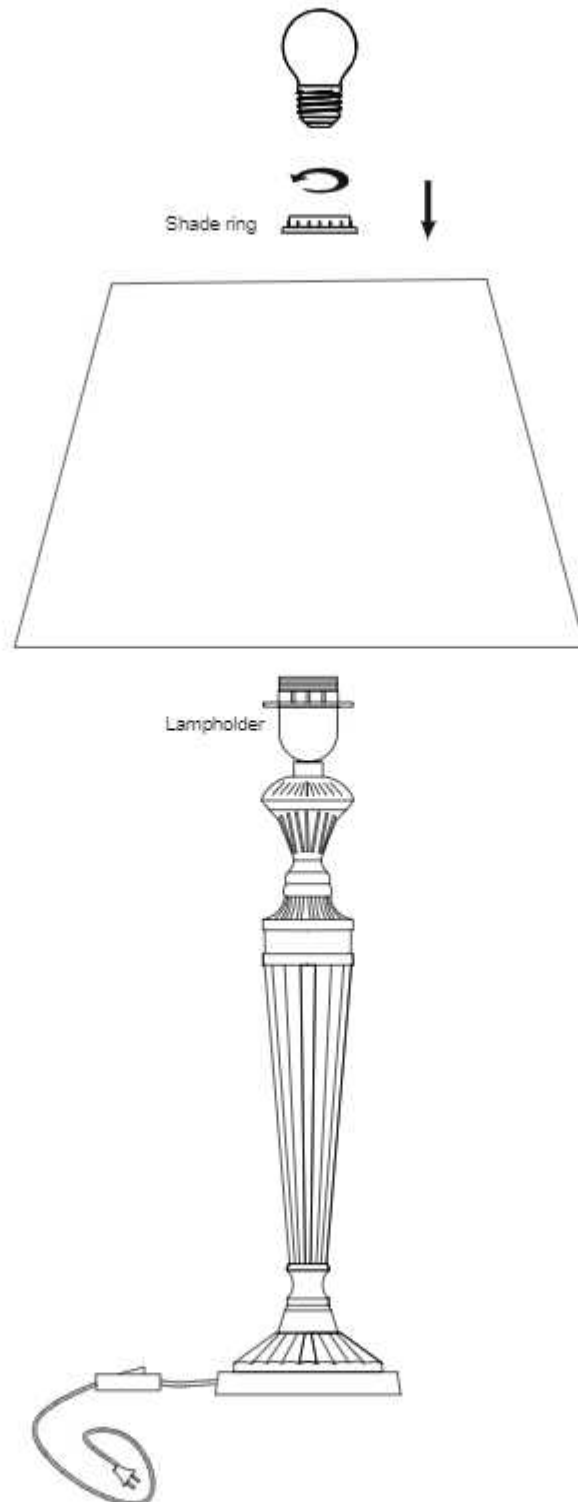

Product Manual

Thank you for purchasing a *Kapoor Lamp Shade* product! This manual will provide you the details of your lighting fixture and hopefully guide you easily through the installation process. We aim to inspire and illuminate our clients by offering trendy, high-quality, and affordable lighting. Welcome to the community of #kapoorlampshades

www.kapoorlampshades.com

Groove Hersey PURE Brass Table Lamp With Off White Cotton Shade

Product code: **TABKEWBRA2258-MPW**

Enhance the ambiance of your living space with the Groove Hersey PURE Brass Table Lamp featuring an exquisite off white cotton shade. This table lamp is meticulously designed using top-grade brass, showcasing its sheer elegance and premium craftsmanship. Its versatile and stylish design effortlessly complements different room themes, from contemporary to traditional. The soft glow emitted through the off white cotton shade creates a cozy atmosphere, making it a perfect lighting option for relaxing evenings or intimate gatherings. Invest in this brass table lamp and experience the perfect combination of functionality and beauty.

Product Specifications

Adjustable in height: No	Number of Bulb Required: 1
Base Material: Brass.	Lighting Part: Bulb, LED
Base Colour: Brass	Control: ON / OFF Switch
Shade Material: Cotton	Knock Down: No
Shade Colour:	Wire Length: 1.5 Meters
Shade Dimensions (Inch): Diameter: 6 x	Wire material: PVC
Height: 9.	Warranty: 6 Months
Holder Type: E27 Holder.	Dimmable: No
Plug Type: 2 Pin Plug	Sensor: No
Bulb Recommended: 40 Watt	Including installation materials: Yes
Voltage: 220/240	Package Contents: 1 Table Lamp with 1 Shade
Bulb Included: No	Product Net Weight (gm): 2200

Dimensions

www.kapoorlampshades.com

IMPORTANT SAFETY INSTRUCTIONS

These instructions are provided for your safety. Please read carefully and completely before beginning the assembly and installation of this lighting fixture.