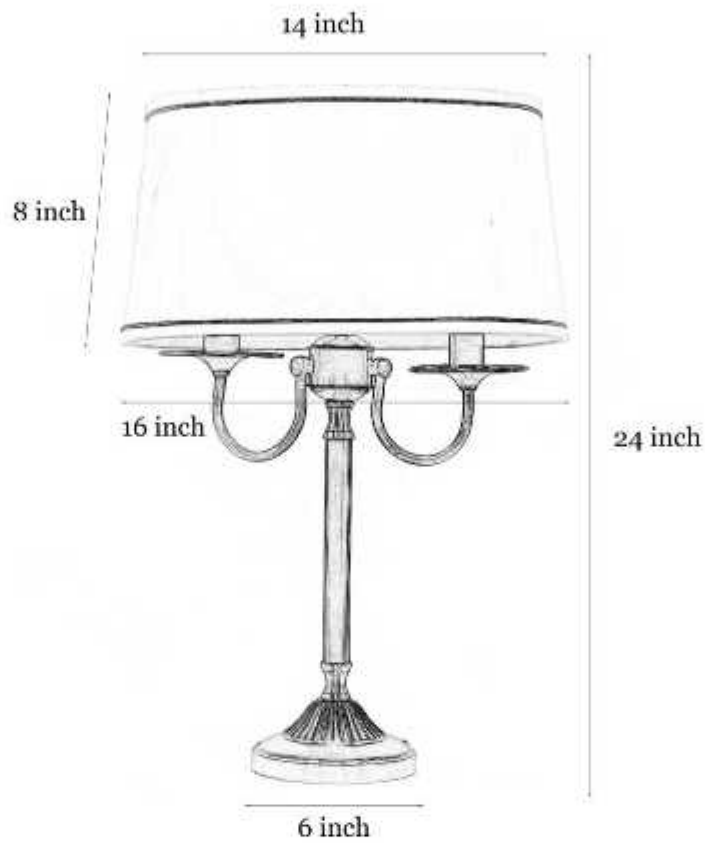

Dimensions

www.kapoorlampshades.com