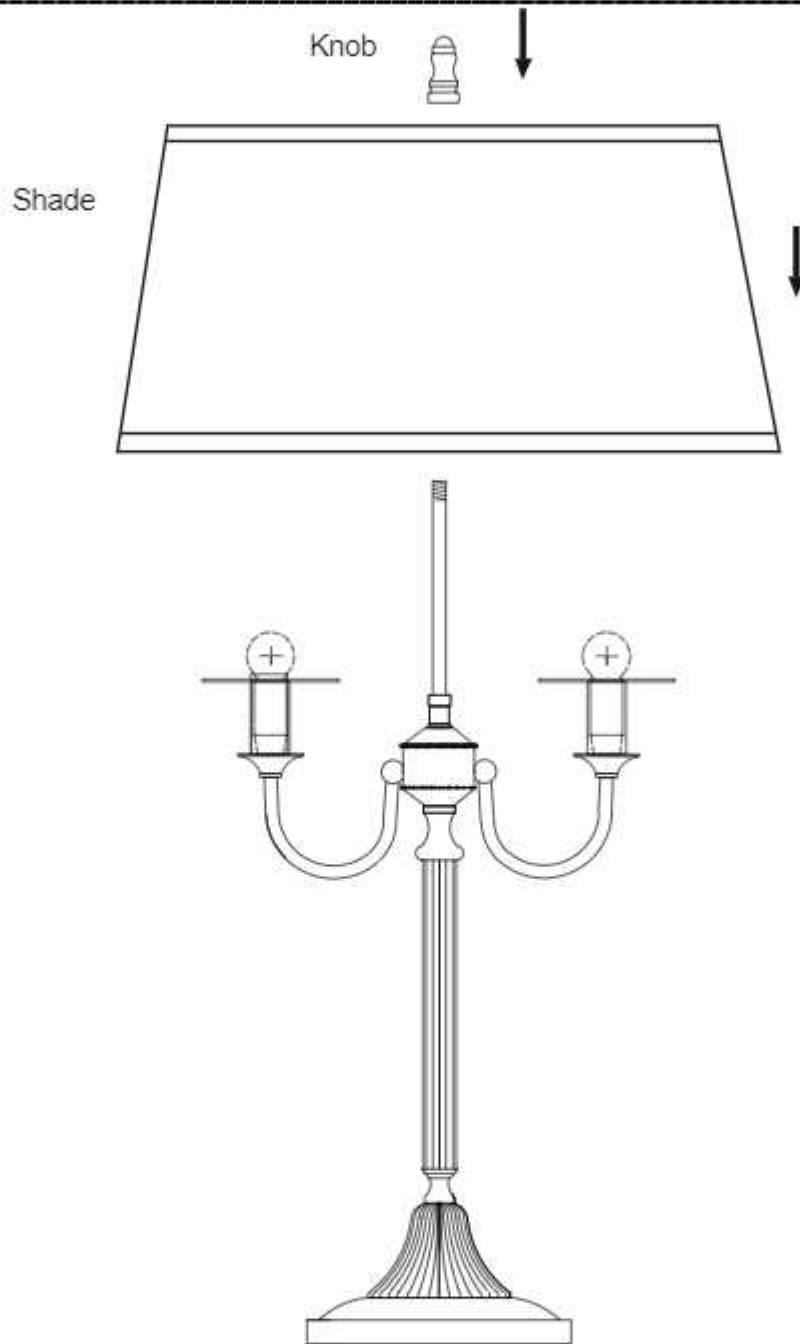

Assembly Instructions

Kapoor
LAMP SHADES

www.kapoorlampshades.com