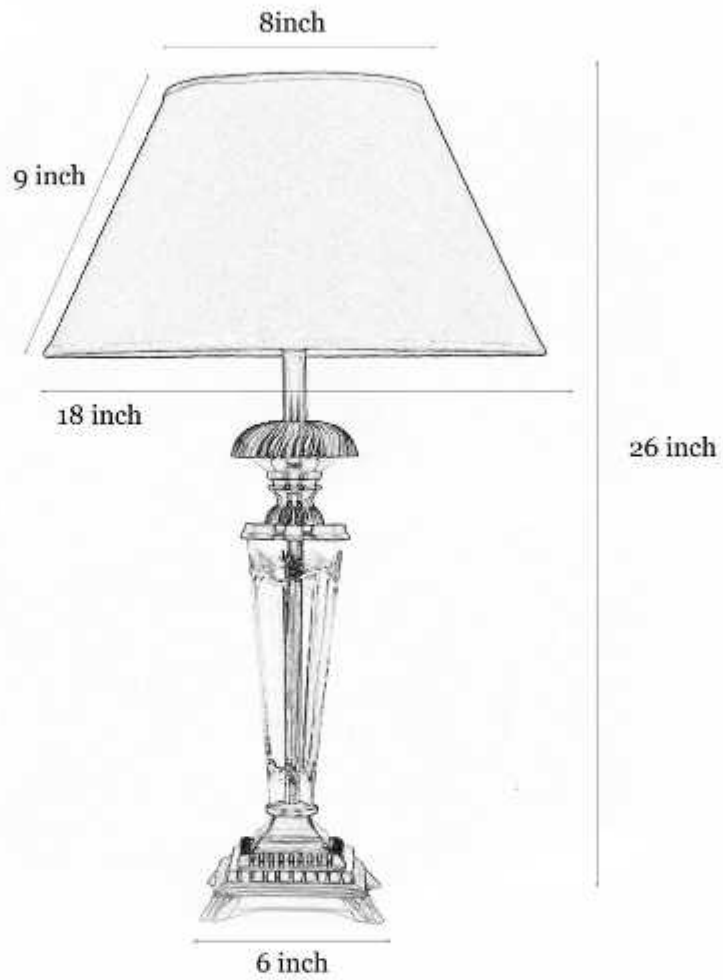

Dimensions

www.kapoorlampshades.com