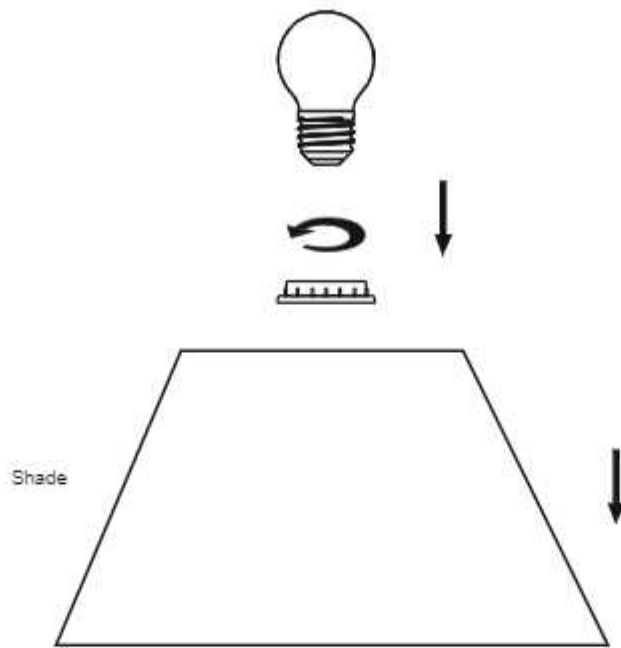

Kapoor
LAMP SHADES

www.kapoorlampshades.com