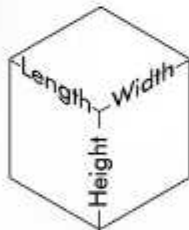

Dimensions

Kapoor
LAMP SHADES

www.kapoorlampshades.com