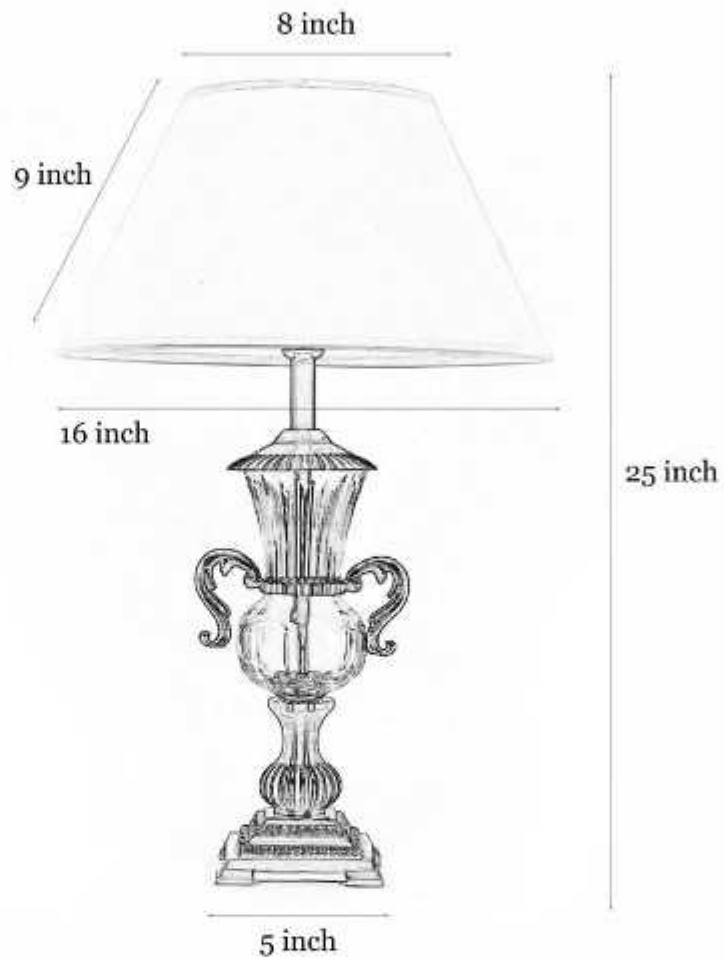

Dimensions

Kapoor
LAMP SHADES

www.kapoorlampshades.com