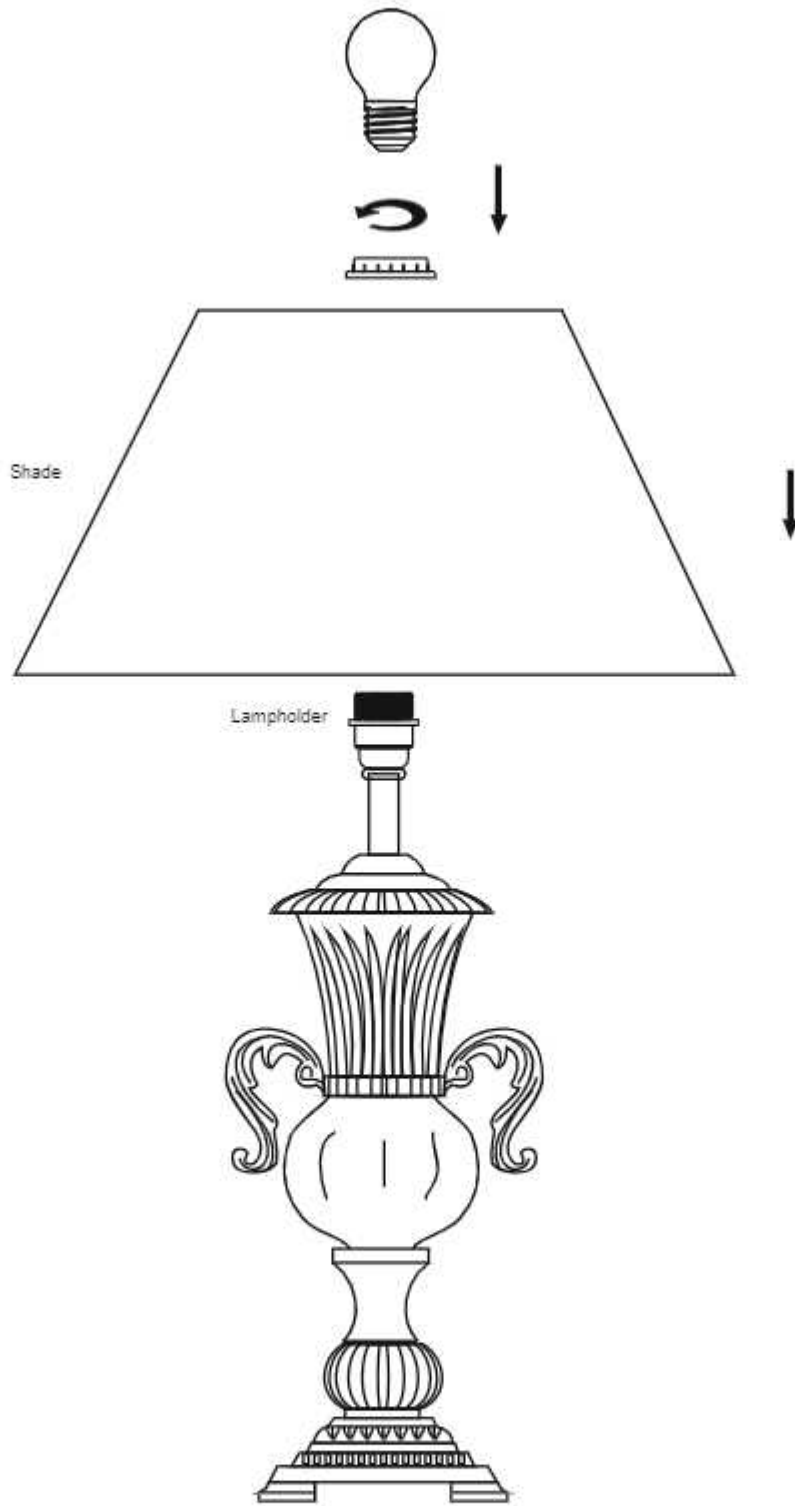

www.kapoorlampshades.com

Polina Brass And Glass Table Lamp With White Cotton Shade

Product code: TABKEWBRA40846

Emanating an aura of timeless elegance, our Polina Brass and Glass Table Lamp embodies the perfect harmony between luxury and functionality. Crafted with exquisite precision, the lamp's lustrous brass base seamlessly merges with the delicate transparency of the glass, creating a captivating centerpiece for any sophisticated interior. Paired with a pristine white cotton shade, every crease and fold perfectly accentuates the lamp's opulence, while illuminating your space with a soft, warm glow that exudes refinement and grace.

Product Specifications

<p>Adjustable in height: No</p> <p>Base Material: Brass & Glass</p> <p>Base Colour: Antique Brass</p> <p>Shade Material: Cotton</p> <p>Shade Colour: White</p> <p>Shade Dimensions (Inch): Diameter: 14 x Height: 8</p> <p>Holder Type: E27 Holder</p> <p>Plug Type: 2 Pin Plug</p> <p>Bulb Recommended: 40 Watt</p> <p>Voltage: 220</p> <p>Bulb Included: No</p>	<p>Number of Bulb Required: 1</p> <p>Lighting Part: Bulb, LED</p> <p>Control: ON / OFF Switch</p> <p>Knock Down: NO</p> <p>Wire Length: 1.5 Meters</p> <p>Wire material: PVC</p> <p>Warranty: 6 Months</p> <p>Dimmable: No</p> <p>Sensor: No</p> <p>Including installation materials: Yes</p> <p>Package Contents: 1 Table Lamp with 1 Shade</p> <p>Product Net Weight (gm): 3900</p>
---	---

Dimensions

Kapoor
LAMP SHADES

www.kapoorlampshades.com

IMPORTANT SAFETY INSTRUCTIONS

These instructions are provided for your safety. Please read carefully and completely before beginning the assembly and installation of this lighting fixture.