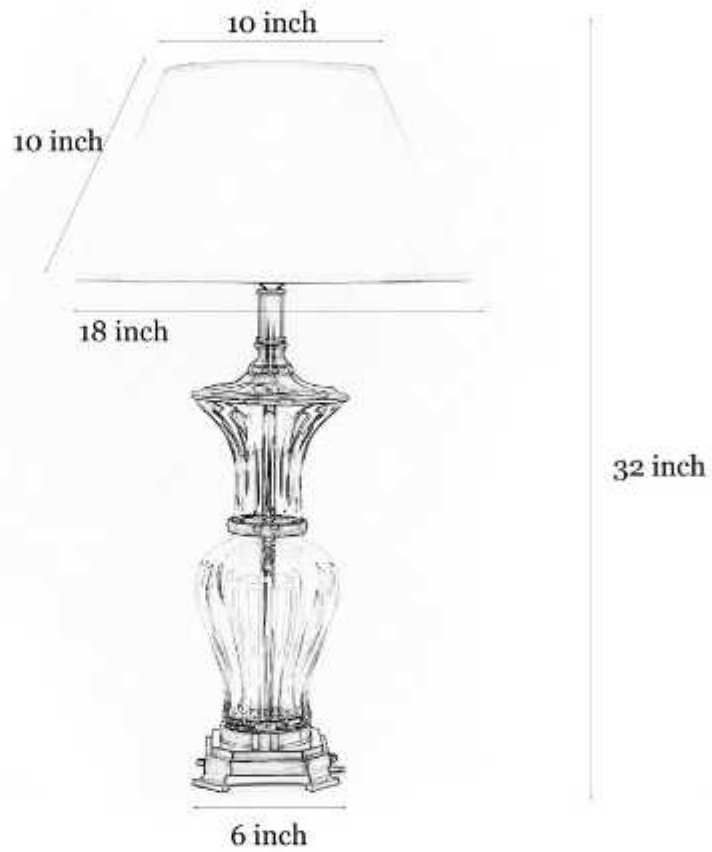

Dimensions

www.kapoorlampshades.com