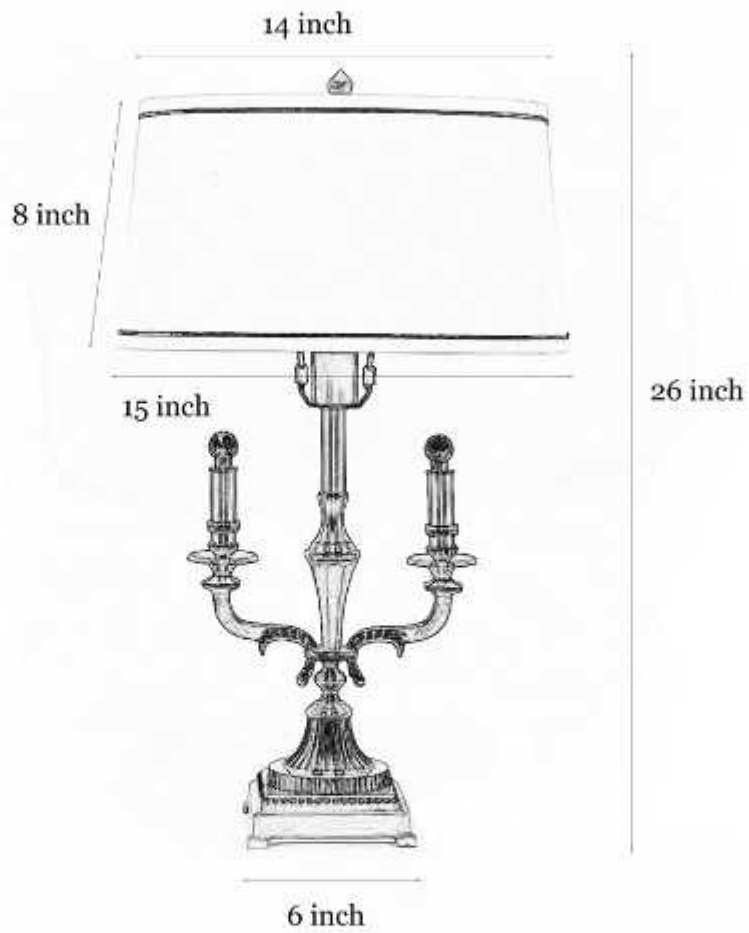

Dimensions