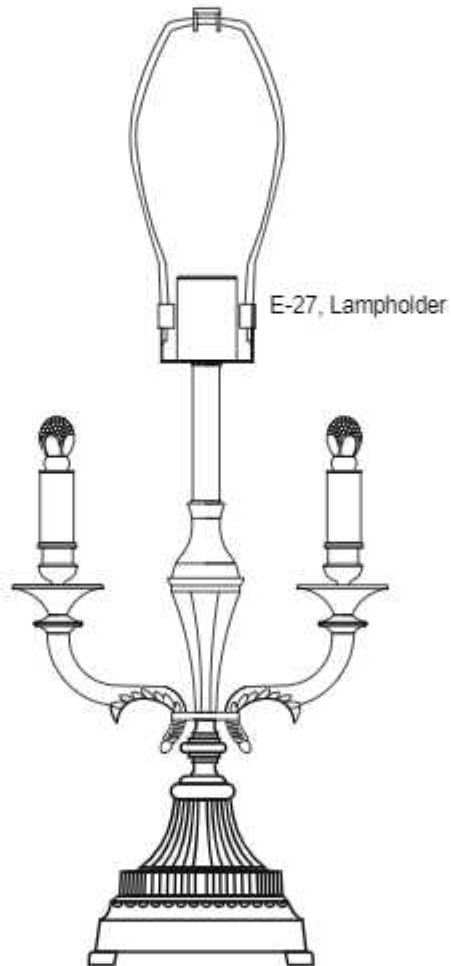

www.kapoorlampshades.com

Nixon Brass Table Lamp With Off White Cotton Shade

Product code: TABKEWBRA40848

Nixon Brass Table Lamp With Off White Cotton Shade Fill Your Room With Soft Glow Oozing Out Of Our Stylish Range Of Eclectic Lamps. Known For Their Modish Looks And Unsaid Beauty, These Eclectic Table Lamps Are Characterized By The Use Of Trendy Design.

Product Specifications

Adjustable in height: No	Number of Bulb Required: 1
Base Material: Brass	Lighting Part: Bulb, LED
Base Colour: Antique Brass	Control: ON / OFF Switch
Shade Material: Cotton	Knock Down: NO
Shade Colour: Off White	Wire Length: 1.5 Meters
Shade Dimensions (Inch): Diameter: 15 x Height: 9	Wire material: PVC
Holder Type: E27 Holder	Warranty: 6 Months
Plug Type: 2 Pin Plug	Dimmable: No
Bulb Recommended: 40 Watt	Sensor: No
Voltage: 220	Including installation materials: Yes
Bulb Included: No	Package Contents: 1 Table Lamp with 1 Shade
	Product Net Weight (gm): 4200

Dimensions

Installation Specifications

Kapoor
LAMP SHADES

www.kapoorlampshades.com

IMPORTANT SAFETY INSTRUCTIONS

These instructions are provided for your safety. Please read carefully and completely before beginning the assembly and installation of this lighting fixture.