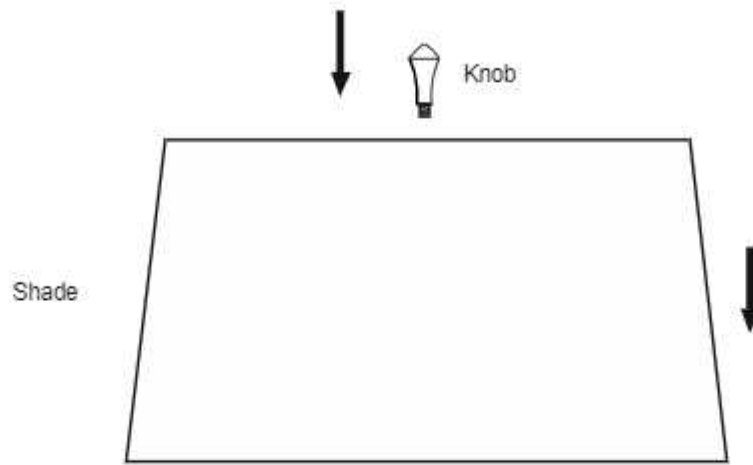

Installation Specifications

Kapoor
LAMP SHADES

www.kapoorlampshades.com