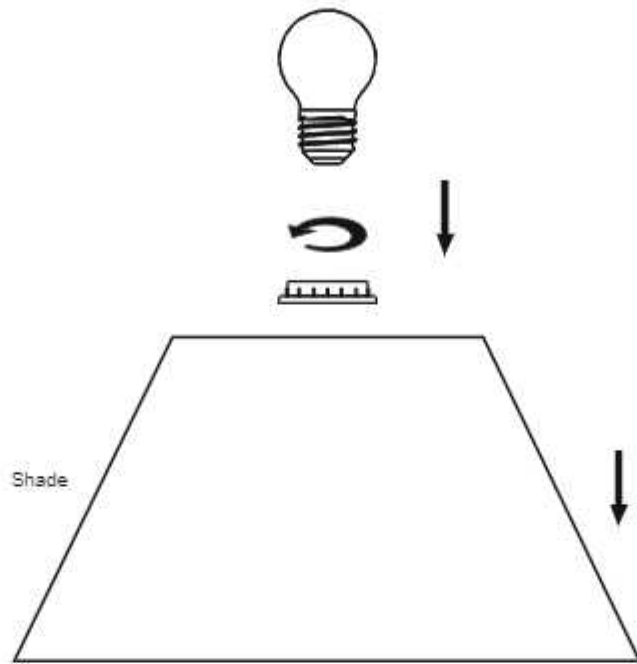

Product Specifications

<p>Adjustable in height: No</p> <p>Base Material: Brass & Glass</p> <p>Base Colour: Antique Brass</p> <p>Shade Material: Cotton</p> <p>Shade Colour: Beige</p> <p>Shade Dimensions (Inch): Diameter: 14 x Height: 6</p> <p>Holder Type: E27 Holder</p> <p>Plug Type: 2 Pin Plug</p> <p>Bulb Recommended: 40 Watt</p> <p>Voltage: 220</p> <p>Bulb Included: No</p>	<p>Number of Bulb Required: 1</p> <p>Lighting Part: Bulb, LED</p> <p>Control: ON / OFF Switch</p> <p>Knock Down: NO</p> <p>Wire Length: 1.5 Meters</p> <p>Wire material: PVC</p> <p>Warranty: 6 Months</p> <p>Dimmable: No</p> <p>Sensor: No</p> <p>Including installation materials: Yes</p> <p>Package Contents: 1 Table Lamp with 1 Shade</p> <p>Product Net Weight (gm): 4000</p>
---	---

Dimensions

Kapoor
LAMP SHADES

www.kapoorlampshades.com

Kapoor
LAMP SHADES

www.kapoorlampshades.com

IMPORTANT SAFETY INSTRUCTIONS

These instructions are provided for your safety. Please read carefully and completely before beginning the assembly and installation of this lighting fixture.