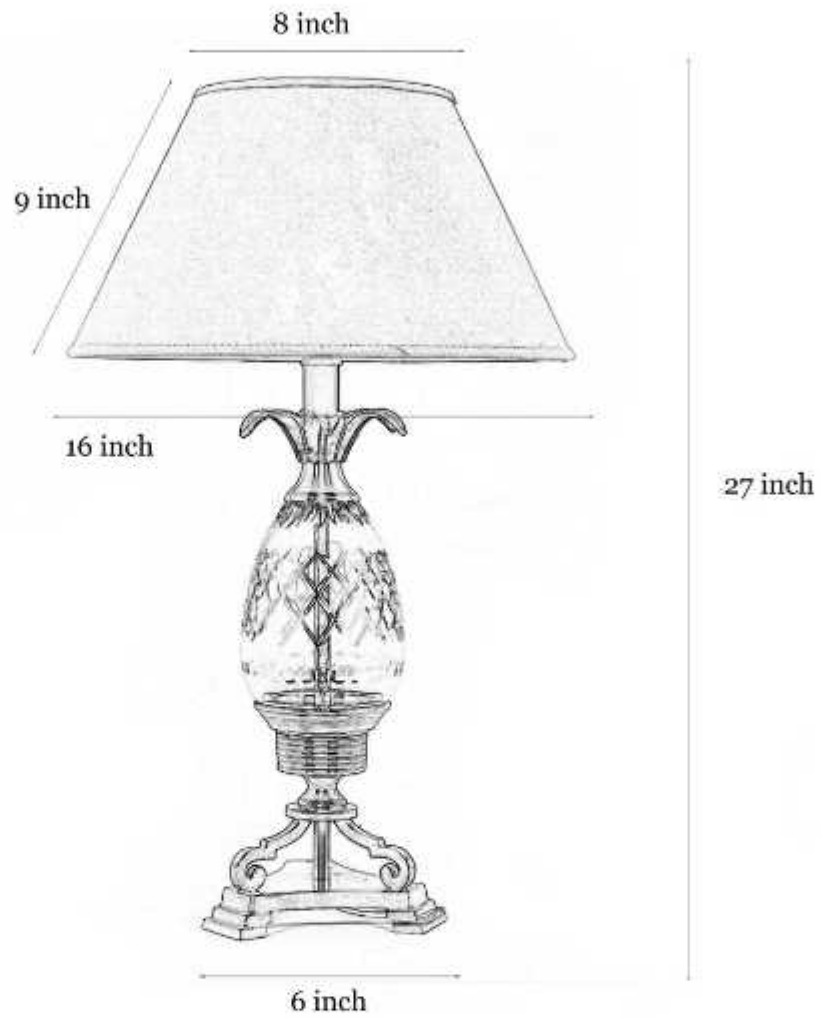

Dimensions

Kapoor
LAMP SHADES

www.kapoorlampshades.com