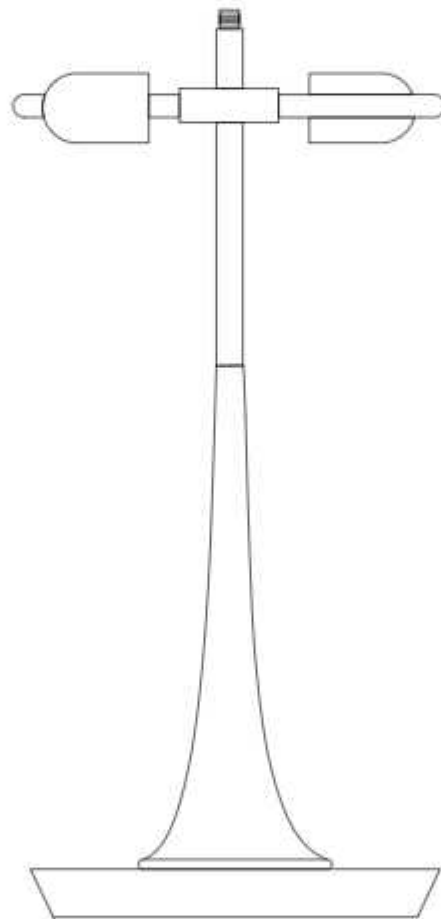

www.kapoorlampshades.com

Albert Brass And Black Metal Table Lamp With White Cotton Shade

Product code: **TABMET2660**

Introducing the epitome of sophistication and elegance, the Albert Brass and Black Metal Table Lamp With White Cotton Shade. Crafted with meticulous attention to detail, this stunning lamp exudes a confident aura that perfectly complements any professional setting. Its sleek brass and black metal frame effortlessly harmonizes with the crisp white cotton shade, creating a timeless masterpiece that effortlessly elevates your workspace or office decor.

Product Specifications

Adjustable in height: No	Control: On/Off Switch
Base Material: Metal	Knock Down: No
Base Colour: Brass & Black	Wire Length: 1.5 Meters
Shade Material: Cotton	Wire material: PVC
Shade Colour: White	Warranty: 6 Months
Shade Dimensions (Inch): Lower Diameter: 12, Upper Diameter: 12, Height: 8	Dimmable: No
Holder Type: E27 Holder	Sensor: NO
Plug Type: 2 Pin Plug	Including installation materials: Yes
Bulb Recommended: 40 Watt Incandescent	Package Contents: 1 Pc Table Lamp & 1 Pc Shade
Voltage: 220-240	Product Net Weight (gm): 2800
Bulb Included: No	
Number of Bulb Required: 1 Bulb	
Lighting Part: Incandescent Bulb, LED	

Dimensions

www.kapoorlampshades.com

Kapoor
LAMP SHADES

www.kapoorlampshades.com

IMPORTANT SAFETY INSTRUCTIONS

These instructions are provided for your safety. Please read carefully and completely before beginning the assembly and installation of this lighting fixture.