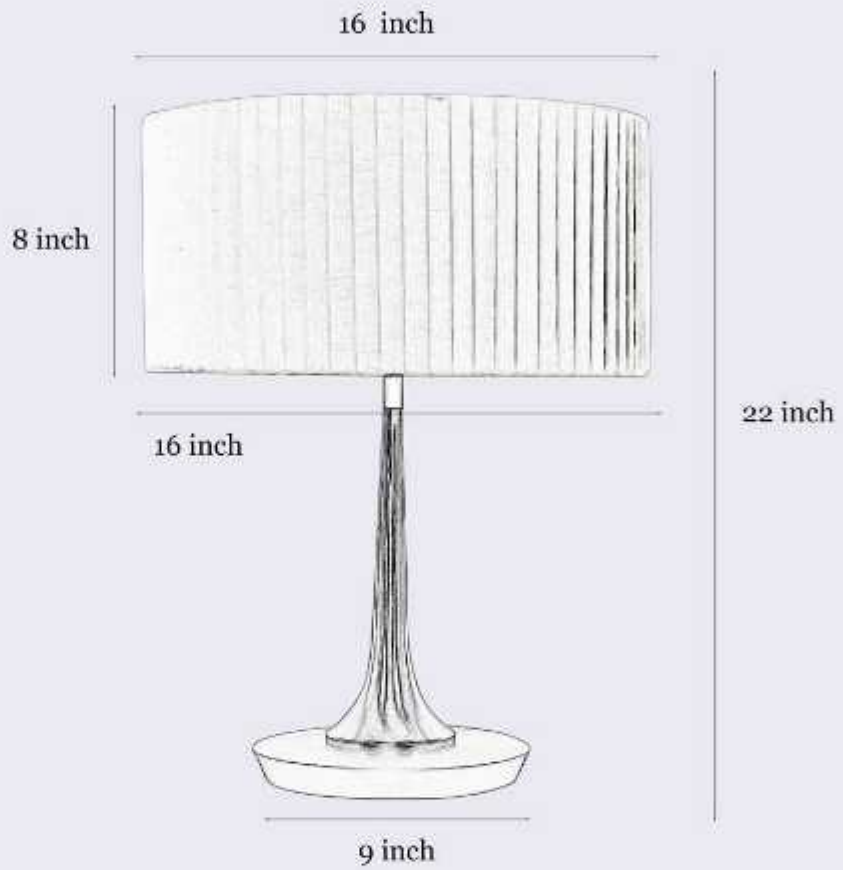

Dimensions

www.kapoorlampshades.com