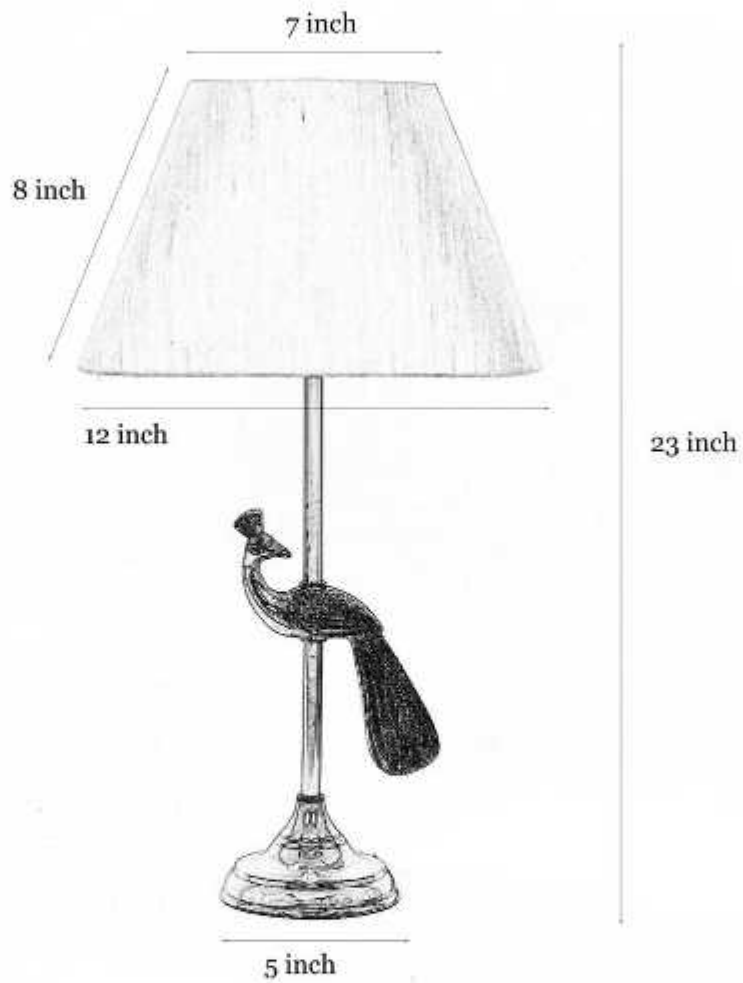

Product Specifications

Pack Content: 1 Table Lamp

Model Number: TABMET2963

Dimensions (Inch): Length: 12, Width: 12,
Height: 23

Base Material: Aluminium

Base Colour: Brass

Shade Material: Cotton

Shade Colour: Off White

Shade Dimensions (Inch): Bottom: 12, Top:
7, Slant Height: 8

Cable material: PVC

Holder & Type: E-27 Holder

Bulb Recommended: 40 W

Voltage: 230 V

Knock Down: No

Bulb Included: No

Number of Bulb Required: – 1 Bulb

Lighting Part: – LED/ CFL /Bulb

Control: On/Off Switch – In the Cord

Weight: 1.3 Kg

Cable: Yes, Cable With Plug on Product

Cable Length: 1.5 Meter

Adjustable in height: Not In Height
Adjustable

Warranty: 6 months only manufacturing
defect

Including installation materials: Yes

Dimensions

IMPORTANT SAFETY INSTRUCTIONS

These instructions are provided for your safety. Please read carefully and completely before beginning the assembly and installation of this lighting fixture.