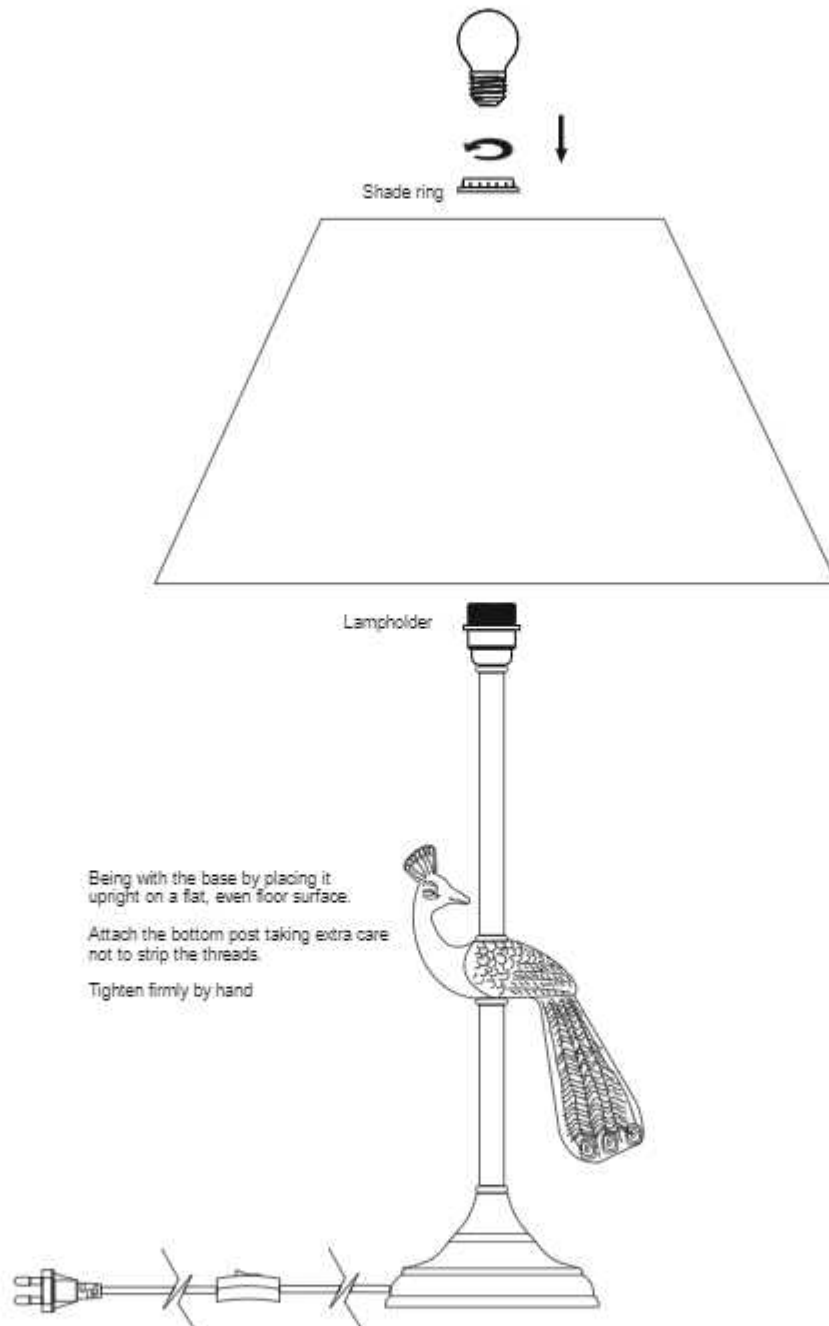

Product Specifications

Pack Content: 1 Table Lamp

Model Number: TABMET2963

Dimensions (Inch): Length: 12, Width: 12,
Height: 23

Base Material: Aluminium

Base Colour: Brass

Shade Material: Cotton

Shade Colour: Off White

Shade Dimensions (Inch): Bottom: 12, Top:
7, Slant Height: 8

Cable material: PVC

Holder & Type: E-27 Holder

Bulb Recommended: 40 W

Voltage: 230 V

Knock Down: No

Bulb Included: No

Number of Bulb Required: – 1 Bulb

Lighting Part: – LED/ CFL /Bulb

Control: On/Off Switch – In the Cord

Weight: 1.3 Kg

Cable: Yes, Cable With Plug on Product

Cable Length: 1.5 Meter

Adjustable in height: Not In Height
Adjustable

Warranty: 6 months only manufacturing
defect

Including installation materials: Yes

Dimensions

IMPORTANT SAFETY INSTRUCTIONS

These instructions are provided for your safety. Please read carefully and completely before beginning the assembly and installation of this lighting fixture.