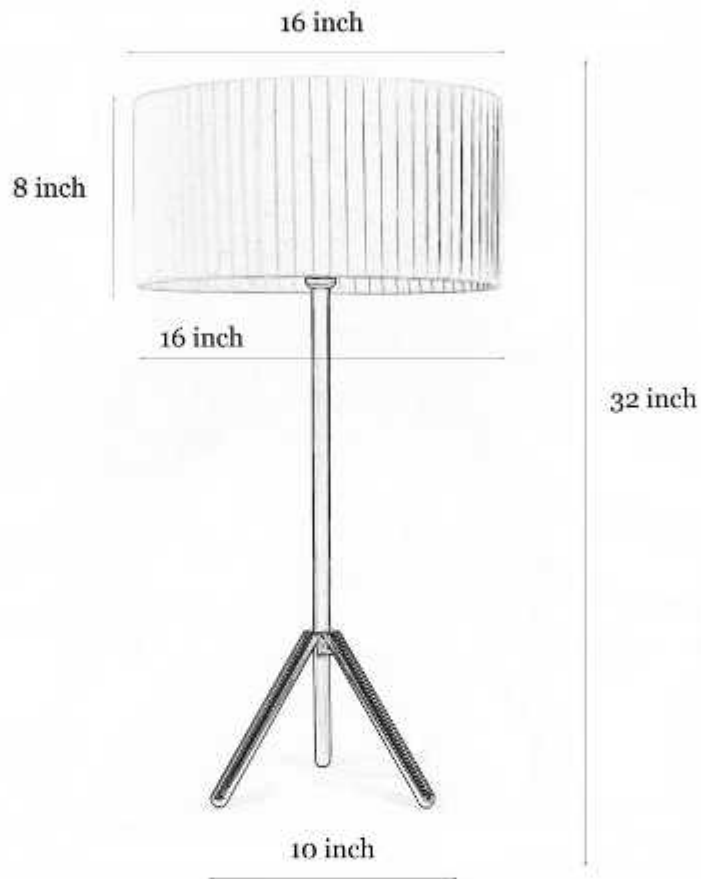

Dimensions

Kapoor
LAMP SHADES

www.kapoorlampshades.com