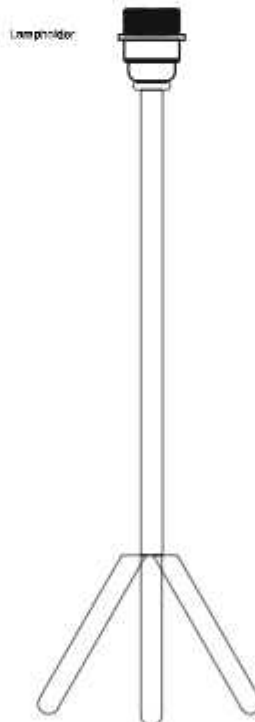

www.kapoorlampshades.com

Mizuko Matte Black And Copper Table Lamp With White Cotton Shade

Product code: TABMET2976-PW

Perfectly complementing any professional workspace or regular home setting, the Mizuko table lamp casts a warm and inviting glow through its pristine white cotton shade. The contrast of the black and copper elements against the ethereal shade creates an eye-catching visual appeal that is both captivating and functional.

Product Specifications

Adjustable in height: No	Knock Down: No
Base Material: Metal	Wire Length: 1.5 Meters
Base Colour: Black & Copper	Wire material: PVC
Shade Material: Cotton	Warranty: 6 Months
Shade Colour: White	Dimmable: No
Shade Dimensions (Inch): Lower Diameter: 16, Upper Diameter: 16, Height: 10	Sensor: NO
Holder Type: E27 Holder	Including installation materials: Yes
Plug Type: 2 Pin Plug	Package Contents: 1 Pc Table Lamp & 1 Pc Shade
Bulb Recommended: 40 Watt Incandescent	Product Net Weight (gm): 800
Voltage: 220-240	
Bulb Included: No	
Number of Bulb Required: 1 Bulb	
Lighting Part: Incandescent Bulb, LED	
Control: On/Off Switch	

www.kapoorlampshades.com

Dimensions

Kapoor
LAMP SHADES

www.kapoorlampshades.com

Assembly Instructions

Bring with the base by placing it upright on a flat, even floor surface.

Attach the bottom post taking extra care not to strip the threads.

- This lighting fixture is intended for indoor use only.
- Always place lighting fixture on a solid, level surface.
- For use with E27 (medium) base light bulbs only.
- To avoid the risk of fire, do not exceed the maximum wattage of 100W incandescent bulb, or 9W LED bulb, or 23W fluorescent (CFL) bulb, or 9W self-ballasted LED bulb. (Bulbs not included)