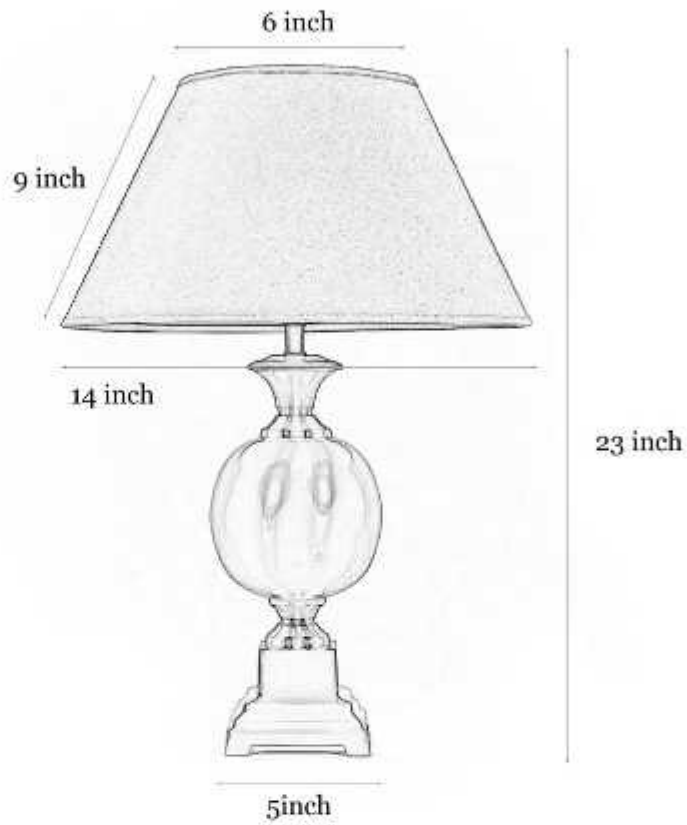

Dimensions

www.kapoorlampshades.com