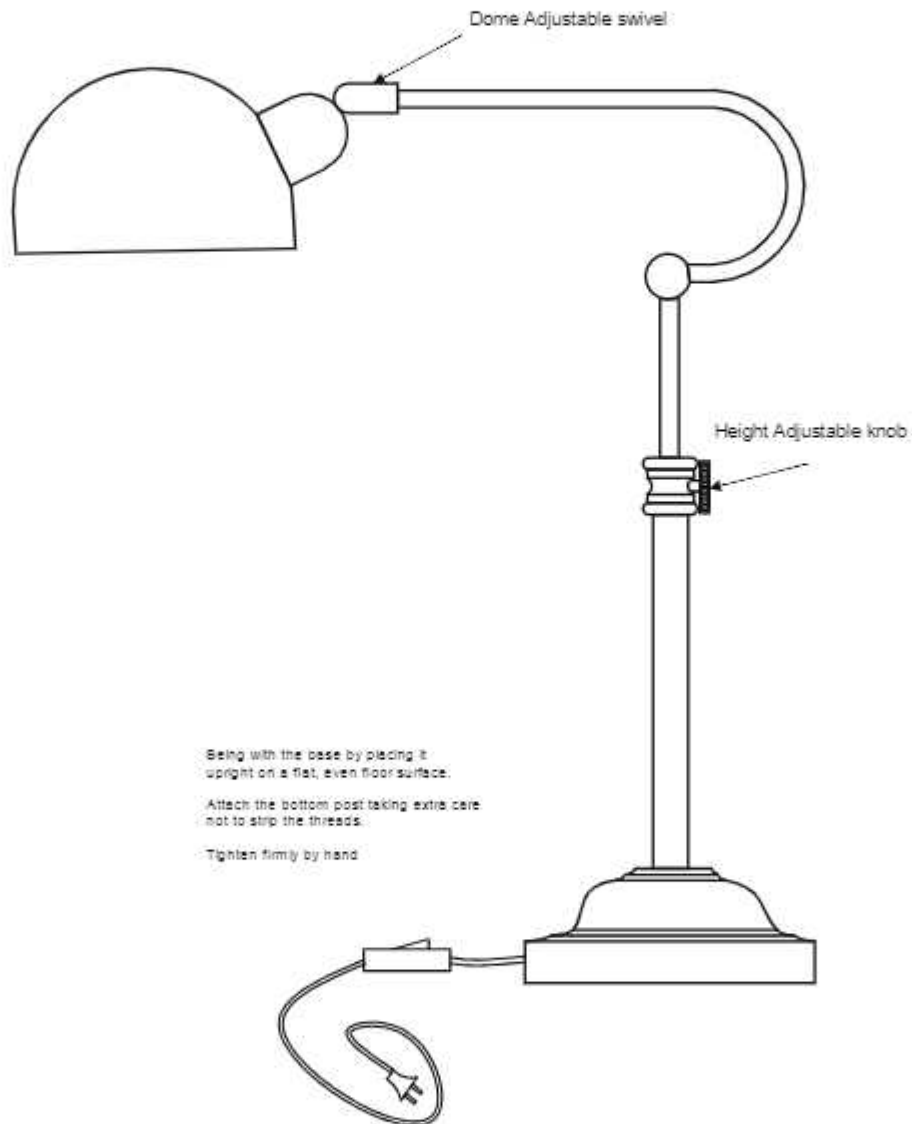

Product Specifications

Pack Content: 1 Study Lamp

Model Number: TABSTUMET40791

Dimensions (Inch): Length: 18, Width: 6, Height: 16

Base Material: Metal

Base Colour: Brass

Shade Material: Metal

Shade Colour: Brass

Control: On/Off Switch – In the Cord

Weight: 1.7 Kg

Cable: Yes, Cable With Plug on Product

Cable Length: 2.5 Meter

Adjustable in height: Not In Height.
Adjustable

Warranty: 6 months only manufacturing defect

Including installation materials: Yes

Dimensions

6 inch

16 inch

18 inch

6 inch

www.kapoorlampshades.com

Installation Specifications

- This lighting fixture is intended for indoor use only.
- Always place lighting fixture on a solid, level surface.
- For use with E27 (medium) base light bulbs only.
- To avoid the risk of fire, do not exceed the maximum wattage of 100W incandescent bulb, or 9W LED bulb, or 23W fluorescent (CFL) bulb, or 9W self-ballasted LED bulb. (Bulbs not included)