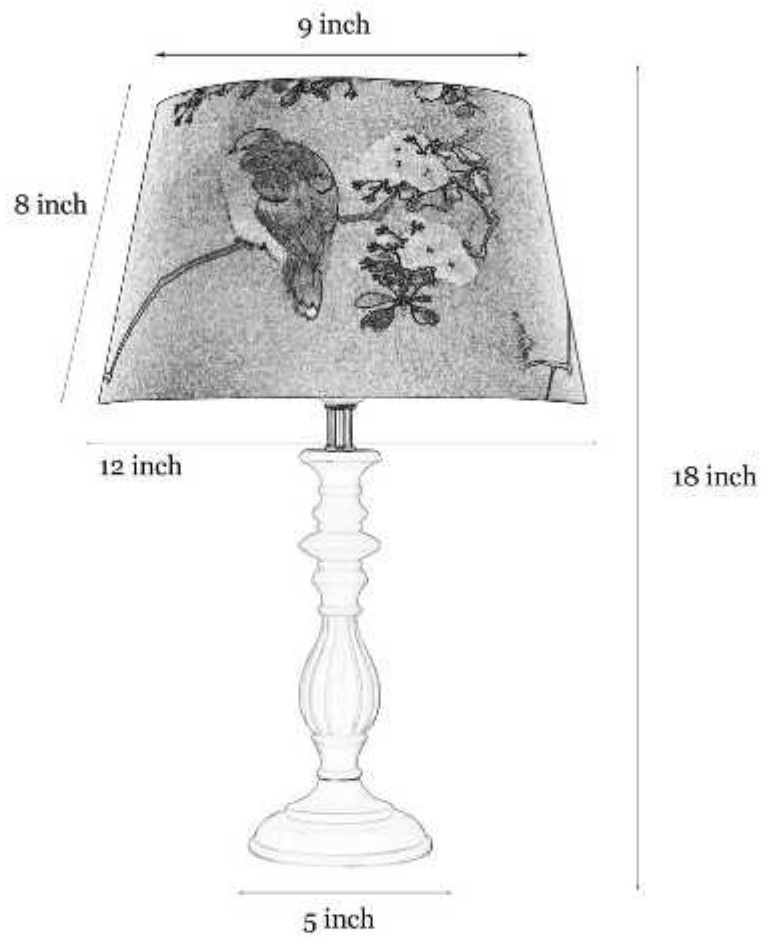

Dimensions

Kapoor
LAMP SHADES

www.kapoorlampshades.com