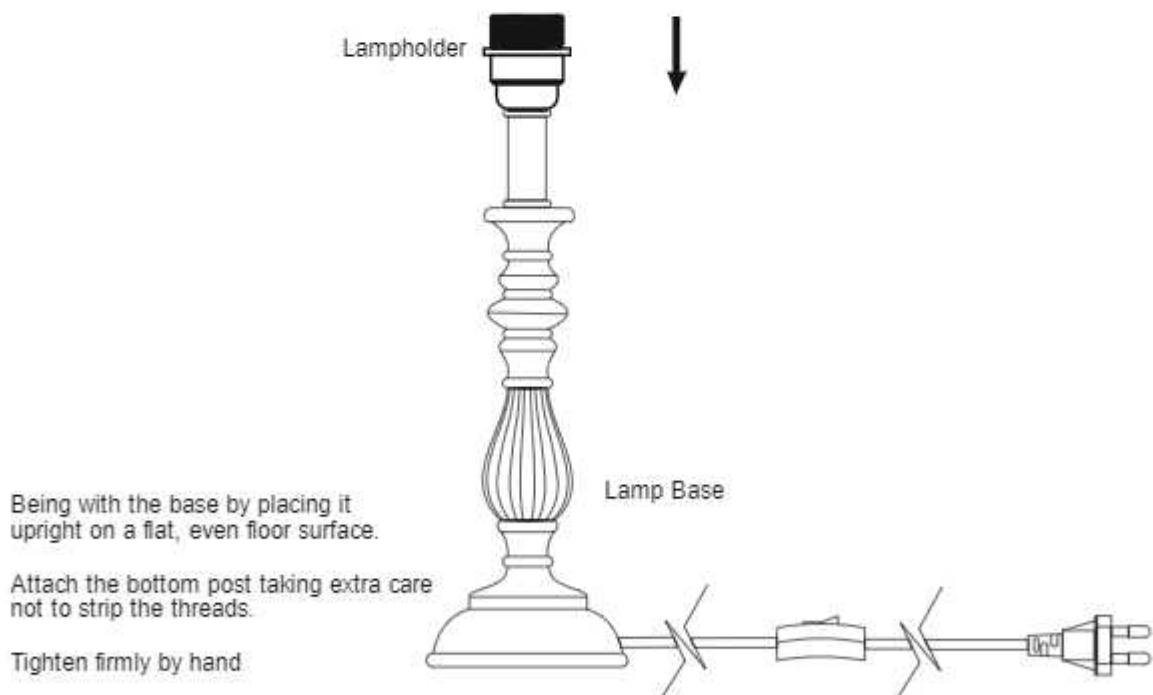

## Lorette Hand Crafted Solid Wood White Finish Table Lamp

Product code: TABWDWH2953

This charming mini table lamp displays exquisite art nouveau inspired imagery with bright white tones with a digitally printed hand rolled linen basic shade. A spectacle of traditional artistry and excellent craftsmanship that has a unique versatility which allows it to seamlessly integrate into almost any decor.

### Product Specifications

<p><b>Pack Content:</b> 1 Table Lamp</p> <p><b>Model Number:</b> TABWDWH2953</p> <p><b>Dimensions (Inch):</b> Length: 12, Width: 12, Height: 18</p> <p><b>Base Material:</b> Wood</p> <p><b>Base Colour:</b> White</p> <p><b>Shade Material:</b> Linen Basic</p> <p><b>Shade Colour:</b> Multi</p> <p><b>Shade Dimensions (Inch):</b> Bottom: 12, Top: 9, Slant Height: 7</p> <p><b>Cable material:</b> PVC</p> <p><b>Holder &amp; Type:</b> E-27 Holder</p> <p><b>Bulb Recommended:</b> 40 W</p>	<p><b>Voltage:</b> 230 V</p> <p><b>Knock Down:</b> No</p> <p><b>Bulb Included:</b> No</p> <p><b>Number of Bulb Required:</b> – 1 Bulb</p> <p><b>Lighting Part:</b> – LED/ CFL /Bulb</p> <p><b>Weight:</b> 0.4 Kg</p> <p><b>Cable:</b> Yes, Cable with Plug on Product</p> <p><b>Cable Length:</b> 1.5 Meter</p> <p><b>Adjustable in height:</b> Not in Height Adjustable</p> <p><b>Warranty:</b> 6 months only manufacturing defect</p> <p><b>Including installation materials:</b> Yes</p>
---	---

#### IMPORTANT SAFETY INSTRUCTIONS

These instructions are provided for your safety. Please read carefully and completely before beginning the assembly and installation of this lighting fixture.

- This lighting fixture is intended for indoor use only.
- Always place lighting fixture on a solid, level surface.
- For use with E27 (medium) base light bulbs only.
- To avoid the risk of fire, do not exceed the maximum wattage of 100W incandescent bulb, or 9W LED bulb, or 23W fluorescent (CFL) bulb, or 9W self-ballasted LED bulb. (Bulbs not included)