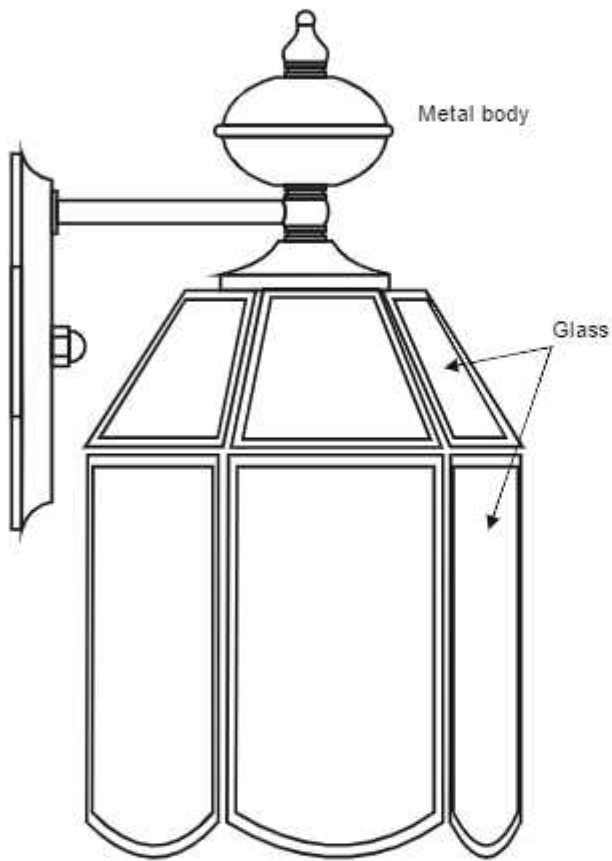

Product Specifications

<p>Pack Content: 1 Wall Light</p> <p>Model Number: WLG2113</p> <p>Dimensions (Inch): Length: 6, Width: 8, Height: 14</p> <p>Holder Type: E-27 Holder</p> <p>Bulb Recommended: 40 W</p> <p>Bulb Included: No</p> <p>Number of Bulb Required: – 1 Pc</p> <p>Voltage: 230 V</p> <p>Lighting Part: – LED/ CFL /Bulb</p> <p>Weight: 2.1 Kg</p>	<p>Base Material: Brass</p> <p>Base Colour: Brass</p> <p>Cable material: PVC</p> <p>Cable: Yes, Cable on Product</p> <p>Cable Length: 0.25 Meter</p> <p>Adjustable in height: Not in Height Adjustable</p> <p>Warranty: 6 months only manufacturing defect</p> <p>Including installation materials: Yes</p>
---	---

Dimensions

Kapoor
LAMP SHADES

www.kapoorlampshades.com

Side View

Front View

IMPORTANT SAFETY INSTRUCTIONS

These instructions are provided for your safety. Please read carefully and completely before beginning the assembly and installation of this lighting fixture.

- This lighting fixture is intended for indoor use only.
- Always place lighting fixture on a solid, level surface.
- For use with E27 (medium) base light bulbs only.
- To avoid the risk of fire, do not exceed the maximum wattage of 100W incandescent bulb, or 9W LED bulb, or 23W fluorescent (CFL) bulb, or 9W self-ballasted LED bulb. (Bulbs not included)