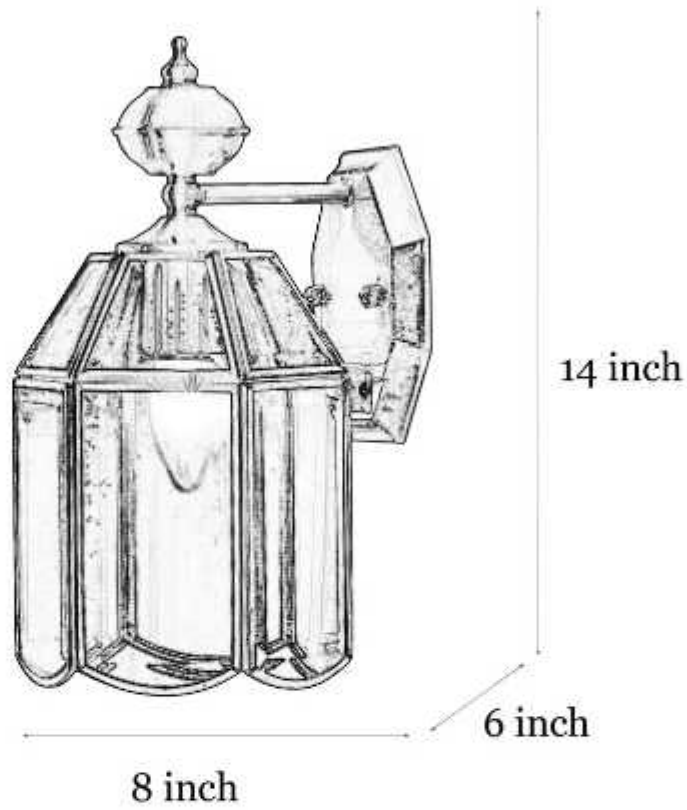

Product Specifications

<p>Pack Content: 1 Wall Light</p> <p>Model Number: WLG2113</p> <p>Dimensions (Inch): Length: 6, Width: 8, Height: 14</p> <p>Holder Type: E-27 Holder</p> <p>Bulb Recommended: 40 W</p> <p>Bulb Included: No</p> <p>Number of Bulb Required: – 1 Pc</p> <p>Voltage: 230 V</p> <p>Lighting Part: – LED/ CFL /Bulb</p> <p>Weight: 2.1 Kg</p>	<p>Base Material: Brass</p> <p>Base Colour: Brass</p> <p>Cable material: PVC</p> <p>Cable: Yes, Cable on Product</p> <p>Cable Length: 0.25 Meter</p> <p>Adjustable in height: Not in Height Adjustable</p> <p>Warranty: 6 months only manufacturing defect</p> <p>Including installation materials: Yes</p>
---	---

Dimensions

Kapoor
LAMP SHADES

www.kapoorlampshades.com

Side View

Front View

IMPORTANT SAFETY INSTRUCTIONS

These instructions are provided for your safety. Please read carefully and completely before beginning the assembly and installation of this lighting fixture.