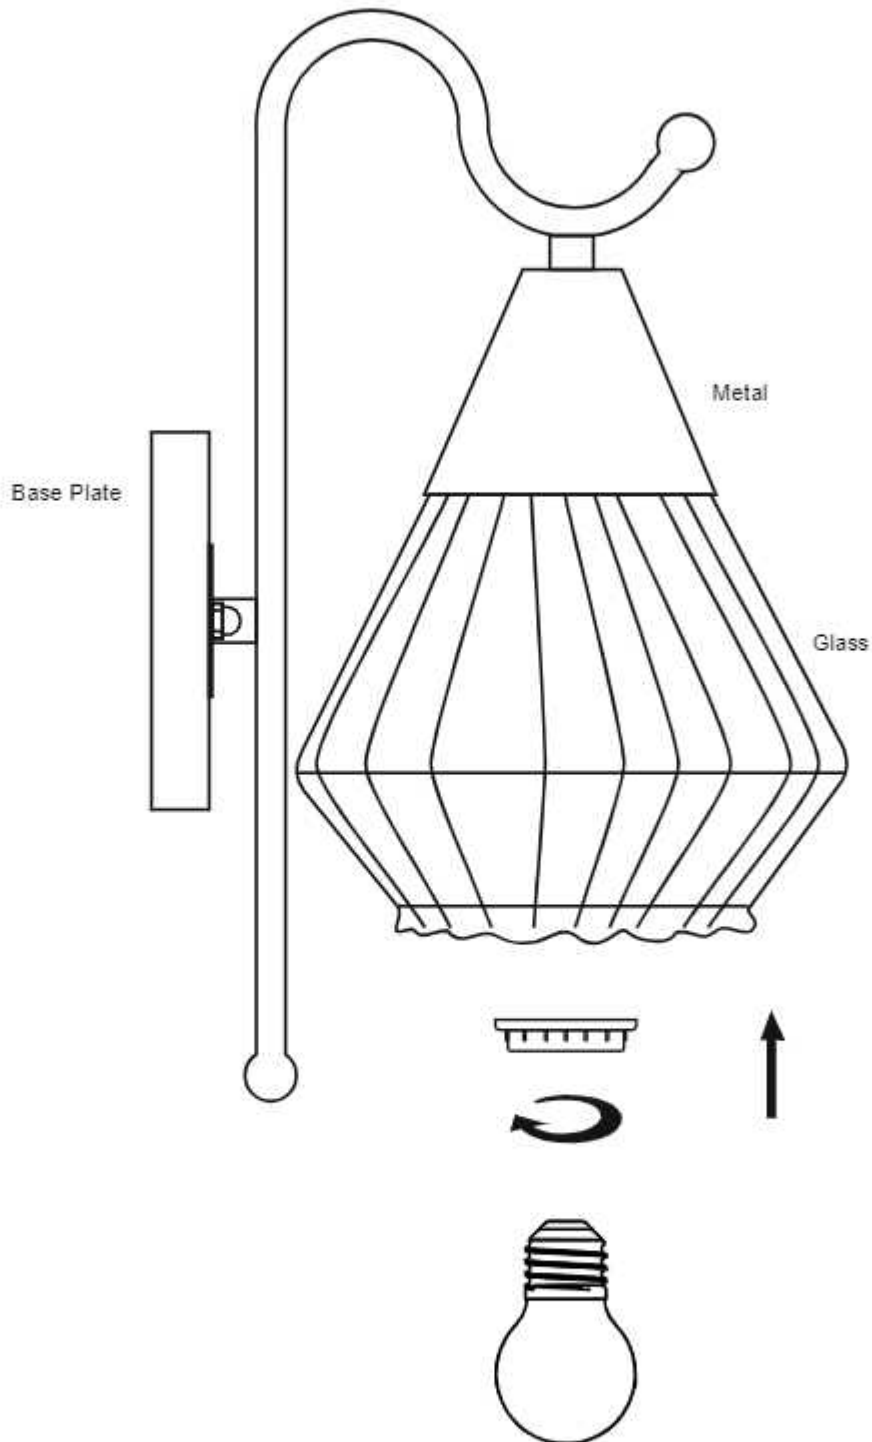

www.kapoorlampshades.com

Deyle Fusion Matte Black & Brass Finish Wall Light

Product code: WLGM2249

This wall light adds a nod to tradition while maintaining a minimalistic style to suit modern home decor. The Vintage White Faux Frosted Glass shade completes the overall soft feel for this wall fitting. Elegant and inviting, this versatile wall sconce offers warm, gentle illumination in any interior. Ideal for a hall, bath or even a living room, it is finely crafted with a gorgeous brass finish, and a graceful glass shade for its single sconce.

Product Specifications

Pack Content: 1 Wall Light

Model Number: WLGM2249

Dimensions (Inch): Length: 7.9, Width: 6.7,
Height: 11.8

Holder Type: E-27 Holder

Bulb Recommended: 40 W

Bulb Included: No

Number of Bulb Required: – 1 Pc

Voltage: 230 V

Lighting Part: – LED/ CFL /Bulb

Weight: 0.5 Kg

Base Material: Metal & Glass

Base Colour: Brass & Amber

Cable material: PVC

Cable: Yes, Cable On Product

Cable Length: 0.25 Meter

Adjustable in height: Not In Height
Adjustable

Warranty: 6 months only manufacturing
defect

Including installation materials: Yes

Dimensions

IMPORTANT SAFETY INSTRUCTIONS

These instructions are provided for your safety. Please read carefully and completely before beginning the assembly and installation of this lighting fixture.