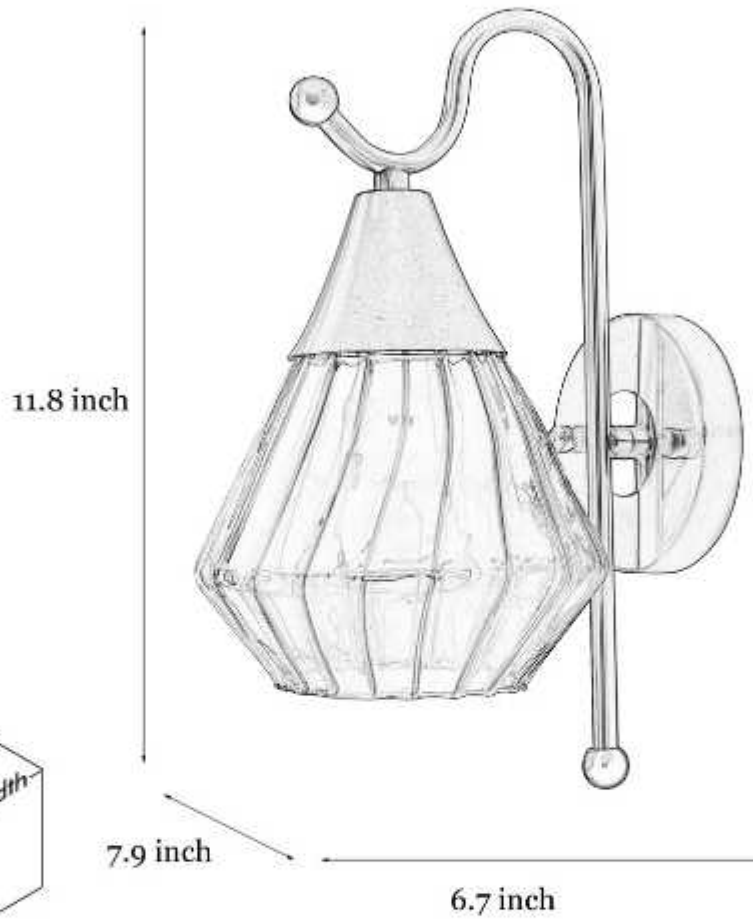

Product Specifications

Pack Content: 1 Wall Light

Model Number: WLGM2249

Dimensions (Inch): Length: 7.9, Width: 6.7,
Height: 11.8

Holder Type: E-27 Holder

Bulb Recommended: 40 W

Bulb Included: No

Number of Bulb Required: – 1 Pc

Voltage: 230 V

Lighting Part: – LED/ CFL /Bulb

Weight: 0.5 Kg

Base Material: Metal & Glass

Base Colour: Brass & Amber

Cable material: PVC

Cable: Yes, Cable On Product

Cable Length: 0.25 Meter

Adjustable in height: Not In Height
Adjustable

Warranty: 6 months only manufacturing
defect

Including installation materials: Yes

Dimensions

IMPORTANT SAFETY INSTRUCTIONS

These instructions are provided for your safety. Please read carefully and completely before beginning the assembly and installation of this lighting fixture.

- This lighting fixture is intended for indoor use only.
- Always place lighting fixture on a solid, level surface.
- For use with E14 (medium) base light bulbs only.
- To avoid the risk of fire, do not exceed the maximum wattage of 100W incandescent bulb, or 9W LED bulb, or 23W fluorescent (CFL) bulb, or 9W self-ballasted LED bulb. (Bulbs not included)