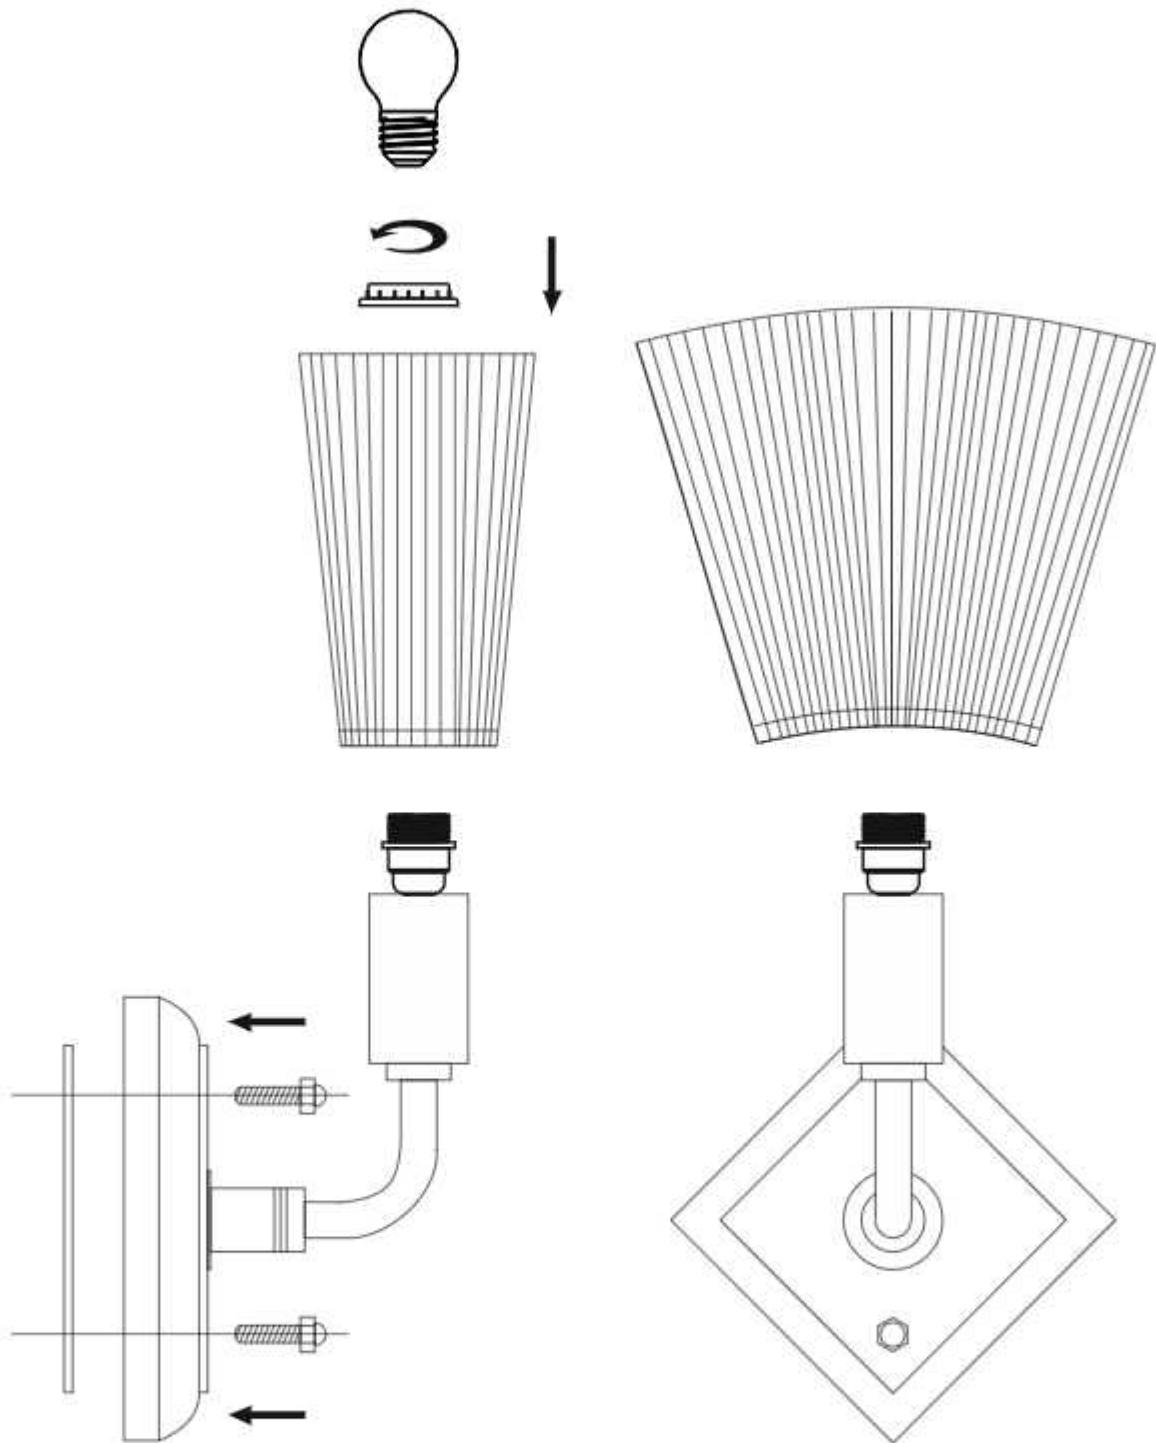

www.kapoorlampshades.com

Carbon Loft Brass Luxur Cut Glass Wall Light

Product code: WLGM2264

This wall sconce offers warm, gentle illumination in any interior. Ideal for a hall, bath or even a living room, it's finely crafted with Customize your home with this unique textured sconce, handcrafted in Clear glass. Customize your home with this unique textured sconce, handcrafted in Clear glass. Handmade, the rippled glass shade is paired with a sleek brass-finished fixture for simple style. This piece can be installed up or down to suit your space.

Product Specifications

Pack Content: 1 Wall Light

Dimensions (Inch): Length: 6, Width: 7,
Height: 10

Holder Type: E14 Holder

Bulb Recommended: 40

Bulb Included: No

Number of Bulb Required: – 1 Pc

Voltage: 230 V

Lighting Part: – LED/ CFL /Bulb

Weight: 700GM

Base Material: Metal & Glass

Base Colour: Brass

Cable material: PVC

Cable: Yes, Cable on Product

Cable Length: 0.25 Meter

Adjustable in height: Not in Height
Adjustable

Warranty: 6 months only manufacturing
defect

Including installation materials: Yes

Dimensions

12 inch

7 inch

Kapoor
LAMP SHADES

www.kapoorlampshades.com

Installation Specifications