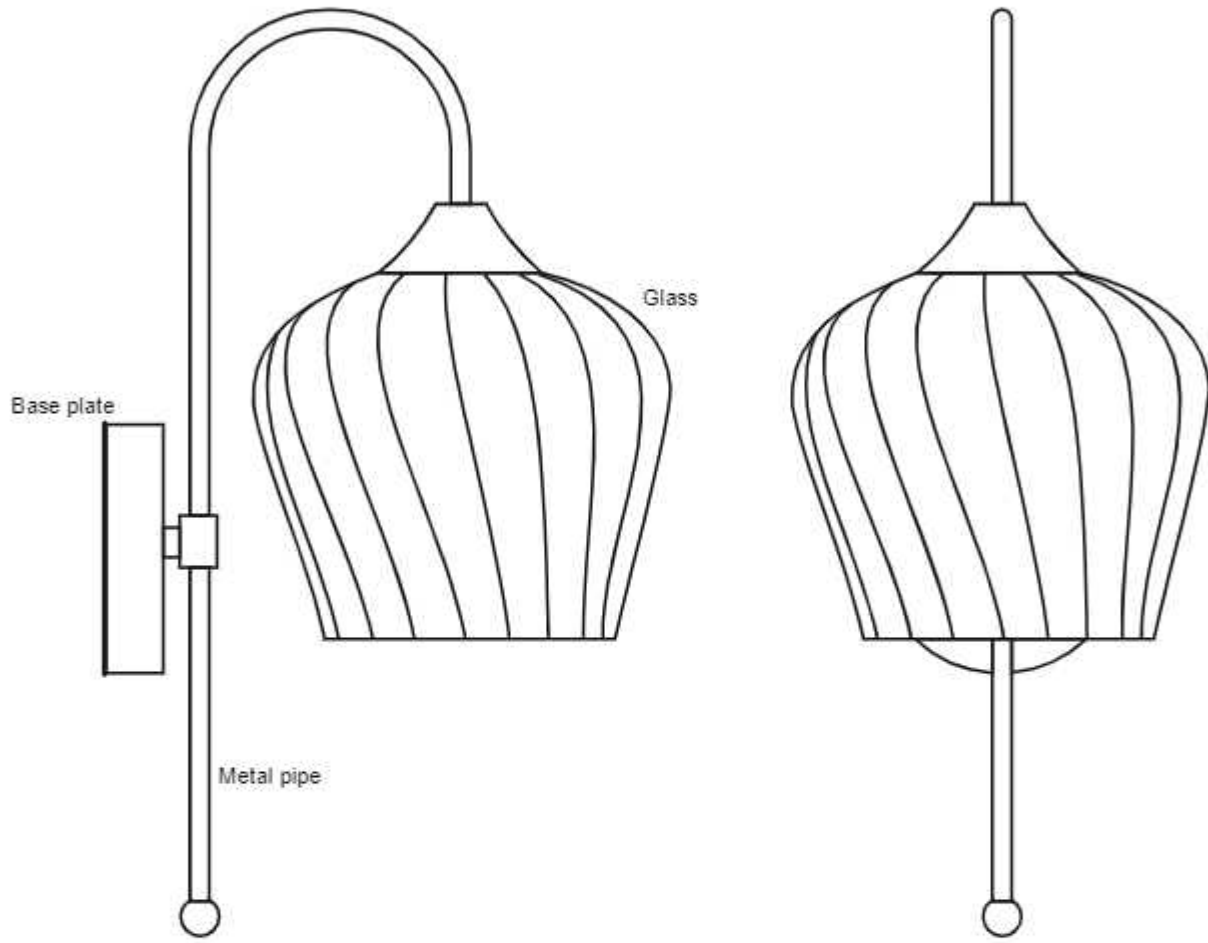

www.kapoorlampshades.com

Zeke Single Light Wall Light

Product code: WLG2757

This wall sconce offers warm, gentle illumination in any interior. Ideal for a hall, bath or even a living room, it's finely crafted with Customized your home with this unique textured sconce, handcrafted in Clear glass. Add a modern touch and a warm glow to any corner of your home, without taking up floor space, with this one-light armed sconce. Crafted from metal & glass in a versatile Brass finish, this fixture features a backplate and an angular arm for a streamlined look.

Product Specifications

Pack Content: 1 Wall Light

Model Number: WLG2757

Dimensions (Inch): Length: 9, Width: 6,
Height: 14

Holder Type: E27 Holder

Bulb Recommended: 40

Bulb Included: No

Number of Bulb Required: – 1 Pc

Adjustable in height: Not In Height
Adjustable

Warranty: 6 months only manufacturing
defect

Including installation materials: Yes

Dimensions

Kapoor
LAMP SHADES

www.kapoorlampshades.com

Side View

Front View

IMPORTANT SAFETY INSTRUCTIONS

These instructions are provided for your safety. Please read carefully and completely before beginning the assembly and installation of this lighting fixture.

- This lighting fixture is intended for indoor use only.
- Always place lighting fixture on a solid, level surface.
- For use with E27 (medium) base light bulbs only.
- To avoid the risk of fire, do not exceed the maximum wattage of 100W incandescent bulb, or 9W LED bulb, or 23W fluorescent (CFL) bulb, or 9W self-ballasted LED bulb. (Bulbs not included)