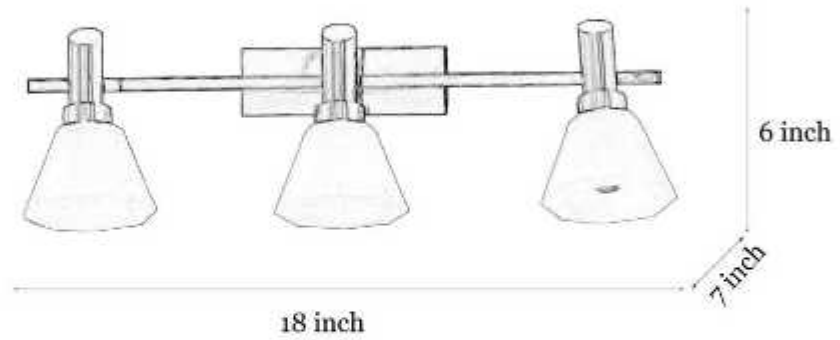

Dimensions

www.kapoorlampshades.com