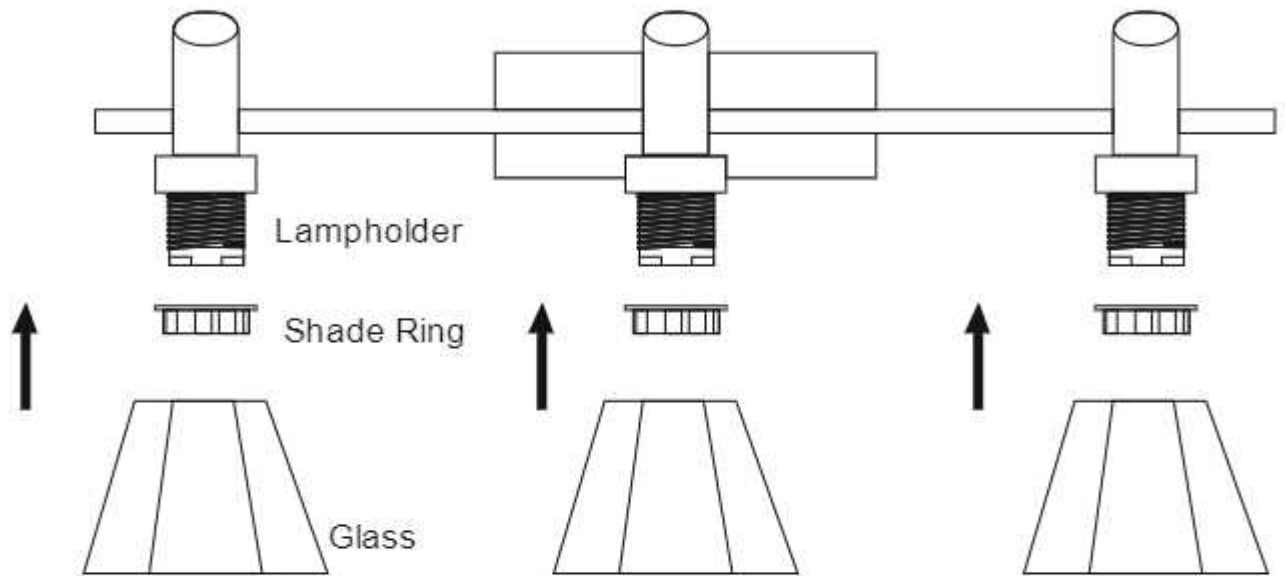

www.kapoorlampshades.com

Ainsley 3 Light Brass and Glass Wall Lamp

Product code: WLMET3098

The sleek brass finish seamlessly complements the radiant glass shades, creating a captivating visual display that will impress even the most discerning professionals. Illuminate your workspace or office with confidence, as this polished wall lamp effortlessly combines style and functionality. Elevate your professional environment to new heights of excellence with the Ainsley 3 Light Brass and Glass Wall Lamp – an absolute must-have for those who appreciate timeless elegance in their décor choices.

Product Specifications

Dimensions: – Height: 15 Length: 46 Width: 18	Wire Length 0.25 Meters
Adjustable in height: No	Wire material PVC
Base Material: Brass & Glass	Warranty 6 Months
Base Colour Antique Brass & Milky White	Dimmable No
Holder Type G4 Holder	Sensor No
Plug Type N/A	Including installation materials Yes
Bulb Recommended 40 Watt Incandescent	Package Contents 1 Pc Wall Light
Voltage 220-240	Product Net Weight (gm) 1500
Bulb Included Yes	
Number of Bulb Required 3 Bulbs	
Lighting Part Incandescent Bulb, LED	
Knock Down No	

Dimensions

www.kapoorlampshades.com

IMPORTANT SAFETY INSTRUCTIONS

These instructions are provided for your safety. Please read carefully and completely before beginning the assembly and installation of this lighting fixture.